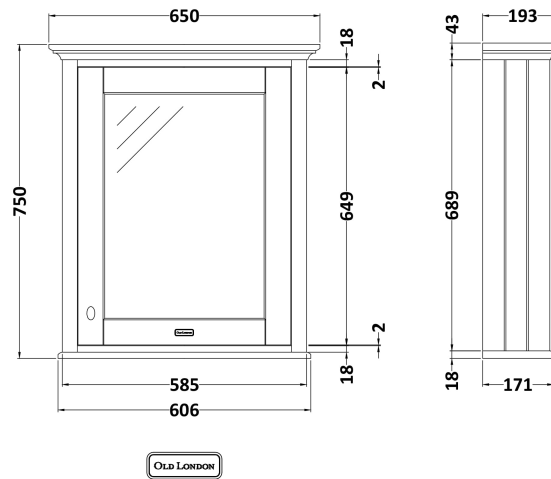

Sales Code: LON314

Description: 600 Mirror Cabinet

Product Dimensions

Height (mm):	750
Width (mm):	650
Depth (mm):	198
Nett Weight (kg):	24

Packaging Dimensions

Height (mm):	782
Width (mm):	680
Depth (mm):	223
Gross Weight (kg):	24.5

Packaging Data

Box Colour:	Brown Cardboard Box
Box Qty:	1
Label Size:	150 x 100
Label Colour:	White Label
Label Qty:	2

Outer Box Dimensions (If Applicable)

Height (mm):	
Width (mm):	
Depth (mm):	
Gross Weight (kg):	
Barcode:	5056211818151

Product Details

Country of Origin:	United Kingdom
Fitting Instruction:	Yes
Certification:	FSC: Yes CE:
Colour:	Twilight Blue
Construction Method:	Cam & Wood Dowel
Construction Type:	Rigid
Cabinet Finish:	Mdf Vinyl Textured Woodgrain
Fascia Finish:	Mdf Vinyl Textured Woodgrain
Cabinet Thickness (mm):	18
Fascia Thickness (mm):	18
Drawer Included:	Not Applicable
Drawer Type:	Not Applicable
No of Shelves:	1
Hinge Type:	95 Degree Inset Clip-On S/C
Hinge Included:	Yes
Adjustable Legs:	Not Applicable
Fixings Included:	Yes
Handle Style:	Traditional
Handle Included:	Yes
Waste Shroud:	Not Applicable
Handle Type:	Knob