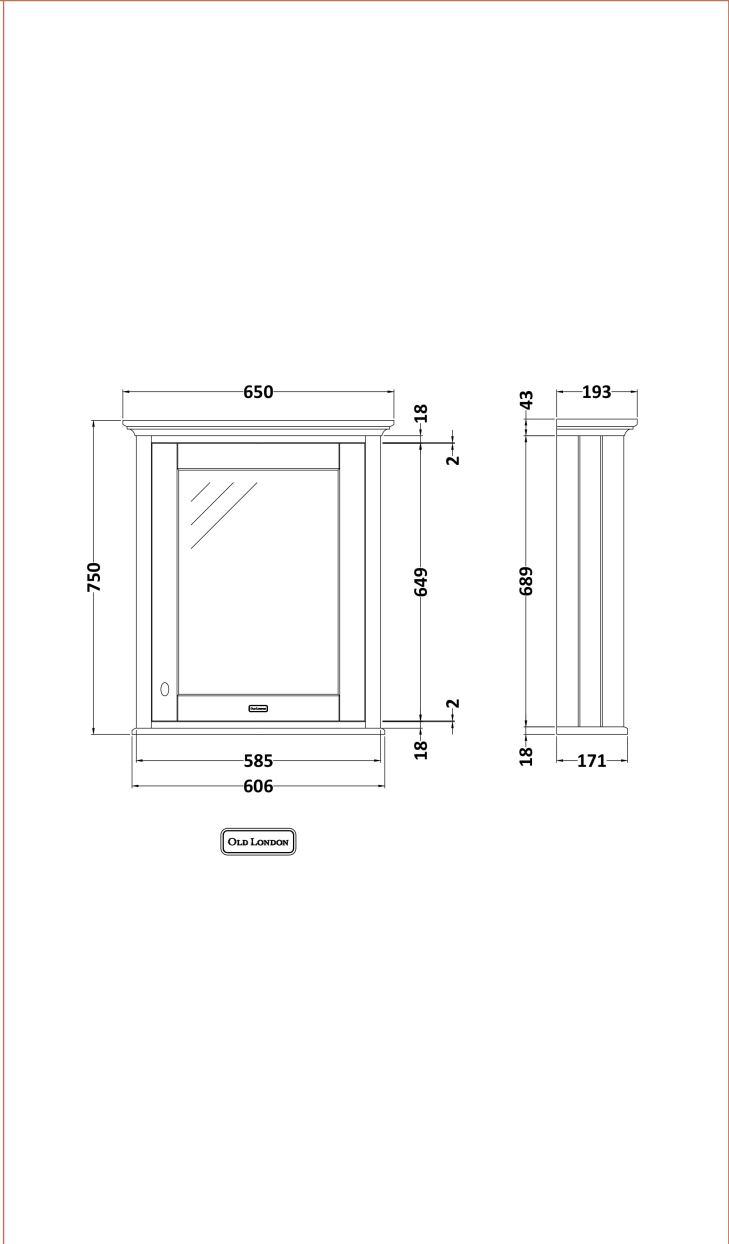

Sales Code: LON214

Description: 600 Mirror Cabinet

Product Dimensions	
Height (mm):	750
Width (mm):	650
Depth (mm):	198
Nett Weight (kg):	24
Packaging Dimensions	
Height (mm):	782
Width (mm):	680
Depth (mm):	223
Gross Weight (kg):	24.5
Packaging Data	
Box Colour:	Brown Cardboard Box
Box Qty:	1
Label Size:	150 x 100
Label Colour:	White Label
Label Qty:	2
Outer Box Dimensions (If Applicable)	
Height (mm):	
Width (mm):	
Depth (mm):	
Gross Weight (kg):	
Barcode:	5056211818144
Product Details	
Country of Origin:	United Kingdom
Fitting Instruction:	Yes
Certification:	FSC: Yes CE:
Colour:	Storm Grey
Construction Method:	Cam & Wood Dowel
Construction Type:	Rigid
Cabinet Finish:	Mdf Vinyl Textured Woodgrain
Fascia Finish:	Mdf Vinyl Textured Woodgrain
Cabinet Thickness (mm):	18
Fascia Thickness (mm):	18
Drawer Included:	Not Applicable
Drawer Type:	Not Applicable
No of Shelves:	1
Hinge Type:	95 Degree Inset Clip-On S/C
Hinge Included:	Yes
Adjustable Legs:	Not Applicable
Fixings Included:	Yes
Handle Style:	Traditional
Handle Included:	Yes
Waste Shroud:	Not Applicable
Handle Type:	Knob