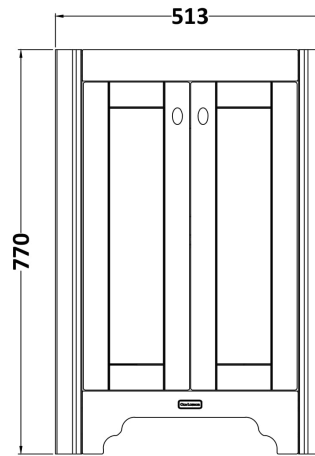

Sales Code: LOF475

Description: 560mm 2-Door Unit & Basin 3Th

Packaging Details

Barcode: 5056211820253

OLD LONDON

Sales Code: LON435

Description: 560 Basin Unit

OLD LONDON

Product Dimensions

Height (mm):	770
Width (mm):	513
Depth (mm):	426
Nett Weight (kg):	23.5

Packaging Dimensions

Height (mm):	800
Width (mm):	567
Depth (mm):	488
Gross Weight (kg):	24

Packaging Data

Box Colour:	Brown Cardboard Box
Box Qty:	1
Label Size:	150 x 100
Label Colour:	White Label
Label Qty:	2

Outer Box Dimensions (If Applicable)

Height (mm):	
Width (mm):	
Depth (mm):	
Gross Weight (kg):	
Barcode:	5056211818953

Product Details

Country of Origin:	United Kingdom
Fitting Instruction:	No
Certification:	FSC: Yes CE:
Colour:	Timeless Sand
Construction Method:	Cam & Wood Dowel
Construction Type:	Rigid
Cabinet Finish:	Mdf Vinyl Textured Woodgrain
Fascia Finish:	Mdf Vinyl Textured Woodgrain
Cabinet Thickness (mm):	18
Fascia Thickness (mm):	18
Drawer Included:	No
Drawer Type:	Not Applicable
No of Shelves:	1
Hinge Type:	95 Degree Inset Clip-On S/C
Hinge Included:	Yes
Adjustable Legs:	Not Applicable
Fixings Included:	Not Required
Handle Style:	Traditional
Handle Included:	Yes
Waste Shroud:	No
Handle Type:	Knob

Sales Code: NCS884B

Description: 560mm Basin 3Th

Product Dimensions

Height (mm):	266
Width (mm):	560
Depth (mm):	450
Nett Weight (kg):	16.7

Packaging Dimensions

Height (mm):	287
Width (mm):	575
Depth (mm):	490
Gross Weight (kg):	17.5