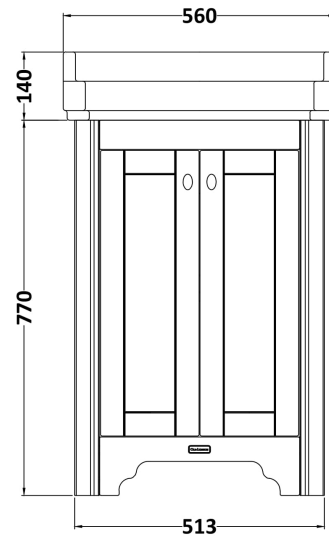

Sales Code: LOF475

Description: 560mm 2-Door Unit & Basin 3Th

Packaging Details

Barcode: 5056211820253

OLD LONDON

Sales Code: LON435

Description: 560 Basin Unit

OLD LONDON

Product Dimensions

Height (mm):	770
Width (mm):	513
Depth (mm):	426
Nett Weight (kg):	23.5

Packaging Dimensions

Height (mm):	800
Width (mm):	567
Depth (mm):	488
Gross Weight (kg):	24

Packaging Data

Box Colour:	Brown Cardboard Box
Box Qty:	1
Label Size:	150 x 100
Label Colour:	White Label
Label Qty:	2

Outer Box Dimensions (If Applicable)

Height (mm):	
Width (mm):	
Depth (mm):	
Gross Weight (kg):	
Barcode:	5056211818953

Product Details

Country of Origin:	United Kingdom
Fitting Instruction:	No
Certification:	FSC: Yes CE:
Colour:	Timeless Sand
Construction Method:	Cam & Wood Dowel
Construction Type:	Rigid
Cabinet Finish:	Mdf Vinyl Textured Woodgrain
Fascia Finish:	Mdf Vinyl Textured Woodgrain
Cabinet Thickness (mm):	18
Fascia Thickness (mm):	18
Drawer Included:	No
Drawer Type:	Not Applicable
No of Shelves:	1
Hinge Type:	95 Degree Inset Clip-On S/C
Hinge Included:	Yes
Adjustable Legs:	Not Applicable
Fixings Included:	Not Required
Handle Style:	Traditional
Handle Included:	Yes
Waste Shroud:	No
Handle Type:	Knob

Sales Code: NCS884B

Description: 560mm Basin 3Th

Product Dimensions

Height (mm):	266
Width (mm):	560
Depth (mm):	450
Nett Weight (kg):	16.7

Packaging Dimensions

Height (mm):	287
Width (mm):	575
Depth (mm):	490
Gross Weight (kg):	17.5