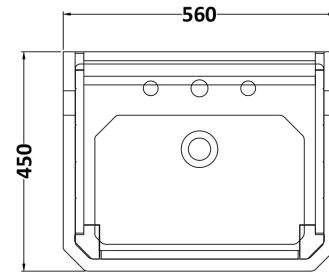

Sales Code: LOF475

Description: 560mm 2-Door Unit & Basin 3Th

Packaging Details

Barcode: 5056211820253

OLD LONDON