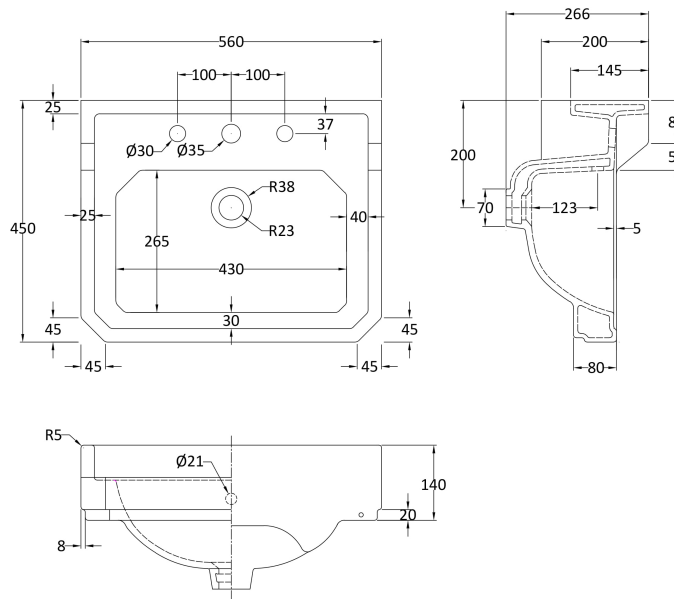

Product Dimensions

Height (mm):	770
Width (mm):	513
Depth (mm):	426
Nett Weight (kg):	23.5

Packaging Dimensions

Height (mm):	800
Width (mm):	567
Depth (mm):	488
Gross Weight (kg):	24

Packaging Data

Box Colour:	Brown Cardboard Box
Box Qty:	1
Label Size:	150 x 100
Label Colour:	White Label
Label Qty:	2

Outer Box Dimensions (If Applicable)

Height (mm):	
Width (mm):	
Depth (mm):	
Gross Weight (kg):	
Barcode:	5056211818953

Product Details

Country of Origin:	United Kingdom
Fitting Instruction:	No
Certification:	FSC: Yes CE:
Colour:	Timeless Sand
Construction Method:	Cam & Wood Dowel
Construction Type:	Rigid
Cabinet Finish:	Mdf Vinyl Textured Woodgrain
Fascia Finish:	Mdf Vinyl Textured Woodgrain
Cabinet Thickness (mm):	18
Fascia Thickness (mm):	18
Drawer Included:	No
Drawer Type:	Not Applicable
No of Shelves:	1
Hinge Type:	95 Degree Inset Clip-On S/C
Hinge Included:	Yes
Adjustable Legs:	Not Applicable
Fixings Included:	Not Required
Handle Style:	Traditional
Handle Included:	Yes
Waste Shroud:	No
Handle Type:	Knob

Sales Code: NCS884B

Description: 560mm Basin 3Th

Product Dimensions

Height (mm):	266
Width (mm):	560
Depth (mm):	450
Nett Weight (kg):	16.7

Packaging Dimensions

Height (mm):	287
Width (mm):	575
Depth (mm):	490
Gross Weight (kg):	17.5

Packaging Data

Box Colour:	Brown Cardboard Box - Printed
Box Qty:	1
Label Size:	100 x 50
Label Colour:	White Label
Label Qty:	2

Outer Box Dimensions (If Applicable)

Height (mm):	
Width (mm):	
Depth (mm):	
Gross Weight (kg):	
Barcode:	5055275810811