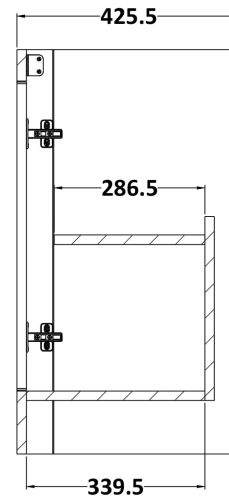

Sales Code: LOF475

Description: 560mm 2-Door Unit & Basin 3Th

Packaging Details

Barcode: 5056211820253

OLD LONDON

Sales Code: LON435

Description: 560 Basin Unit

OLD LONDON

Product Dimensions

Height (mm):	770
Width (mm):	513
Depth (mm):	426
Nett Weight (kg):	23.5

Packaging Dimensions

Height (mm):	800
Width (mm):	567
Depth (mm):	488
Gross Weight (kg):	24

Packaging Data

Box Colour:	Brown Cardboard Box
Box Qty:	1
Label Size:	150 x 100
Label Colour:	White Label
Label Qty:	2

Outer Box Dimensions (If Applicable)

Height (mm):	
Width (mm):	
Depth (mm):	
Gross Weight (kg):	
Barcode:	5056211818953

Product Details

Country of Origin:	United Kingdom
Fitting Instruction:	No
Certification:	FSC: Yes CE:
Colour:	Timeless Sand
Construction Method:	Cam & Wood Dowel
Construction Type:	Rigid
Cabinet Finish:	Mdf Vinyl Textured Woodgrain
Fascia Finish:	Mdf Vinyl Textured Woodgrain
Cabinet Thickness (mm):	18
Fascia Thickness (mm):	18
Drawer Included:	No
Drawer Type:	Not Applicable
No of Shelves:	1
Hinge Type:	95 Degree Inset Clip-On S/C
Hinge Included:	Yes
Adjustable Legs:	Not Applicable
Fixings Included:	Not Required
Handle Style:	Traditional
Handle Included:	Yes
Waste Shroud:	No
Handle Type:	Knob

Sales Code: NCS884B

Description: 560mm Basin 3Th

Product Dimensions

Height (mm):	266
Width (mm):	560
Depth (mm):	450
Nett Weight (kg):	16.7

Packaging Dimensions

Height (mm):	287
Width (mm):	575
Depth (mm):	490
Gross Weight (kg):	17.5