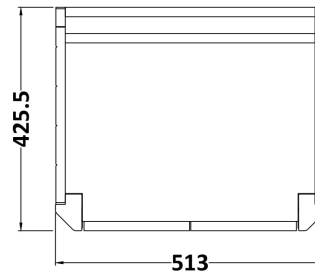

Product Dimensions

Height (mm):	770
Width (mm):	513
Depth (mm):	426
Nett Weight (kg):	23.5

Packaging Dimensions

Height (mm):	800
Width (mm):	567
Depth (mm):	488
Gross Weight (kg):	24

Packaging Data

Box Colour:	Brown Cardboard Box
Box Qty:	1
Label Size:	150 x 100
Label Colour:	White Label
Label Qty:	2

Outer Box Dimensions (If Applicable)

Height (mm):	
Width (mm):	
Depth (mm):	
Gross Weight (kg):	
Barcode:	5056211818953

Product Details

Country of Origin:	United Kingdom
Fitting Instruction:	No
Certification:	FSC: Yes CE:
Colour:	Timeless Sand
Construction Method:	Cam & Wood Dowel
Construction Type:	Rigid
Cabinet Finish:	Mdf Vinyl Textured Woodgrain
Fascia Finish:	Mdf Vinyl Textured Woodgrain
Cabinet Thickness (mm):	18
Fascia Thickness (mm):	18
Drawer Included:	No
Drawer Type:	Not Applicable
No of Shelves:	1
Hinge Type:	95 Degree Inset Clip-On S/C
Hinge Included:	Yes
Adjustable Legs:	Not Applicable
Fixings Included:	Not Required
Handle Style:	Traditional
Handle Included:	Yes
Waste Shroud:	No
Handle Type:	Knob

Sales Code: NCS884B

Description: 560mm Basin 3Th

Product Dimensions

Height (mm):	266
Width (mm):	560
Depth (mm):	450
Nett Weight (kg):	16.7

Packaging Dimensions

Height (mm):	287
Width (mm):	575
Depth (mm):	490
Gross Weight (kg):	17.5

Packaging Data

Box Colour:	Brown Cardboard Box - Printed
Box Qty:	1
Label Size:	100 x 50
Label Colour:	White Label
Label Qty:	2

Outer Box Dimensions (If Applicable)

Height (mm):	
Width (mm):	
Depth (mm):	
Gross Weight (kg):	
Barcode:	5055275810811