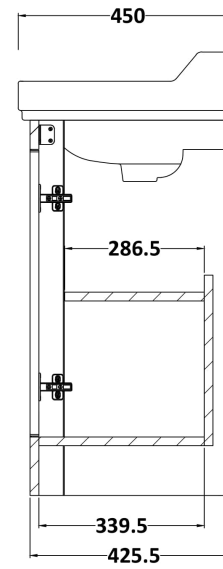

Sales Code: LOF475

Description: 560mm 2-Door Unit & Basin 3Th

Packaging Details

Barcode: 5056211820253

OLD LONDON

Sales Code: LON435

Description: 560 Basin Unit

OLD LONDON

Product Dimensions

Height (mm):	770
Width (mm):	513
Depth (mm):	426
Nett Weight (kg):	23.5

Packaging Dimensions

Height (mm):	800
Width (mm):	567
Depth (mm):	488
Gross Weight (kg):	24

Packaging Data

Box Colour:	Brown Cardboard Box
Box Qty:	1
Label Size:	150 x 100
Label Colour:	White Label
Label Qty:	2

Outer Box Dimensions (If Applicable)

Height (mm):	
Width (mm):	
Depth (mm):	
Gross Weight (kg):	
Barcode:	5056211818953

Product Details

Country of Origin:	United Kingdom
Fitting Instruction:	No
Certification:	FSC: Yes CE:
Colour:	Timeless Sand
Construction Method:	Cam & Wood Dowel
Construction Type:	Rigid
Cabinet Finish:	Mdf Vinyl Textured Woodgrain
Fascia Finish:	Mdf Vinyl Textured Woodgrain
Cabinet Thickness (mm):	18
Fascia Thickness (mm):	18
Drawer Included:	No
Drawer Type:	Not Applicable
No of Shelves:	1
Hinge Type:	95 Degree Inset Clip-On S/C
Hinge Included:	Yes
Adjustable Legs:	Not Applicable
Fixings Included:	Not Required
Handle Style:	Traditional
Handle Included:	Yes
Waste Shroud:	No
Handle Type:	Knob

Sales Code: NCS884B

Description: 560mm Basin 3Th

Product Dimensions

Height (mm):	266
Width (mm):	560
Depth (mm):	450
Nett Weight (kg):	16.7

Packaging Dimensions

Height (mm):	287
Width (mm):	575
Depth (mm):	490
Gross Weight (kg):	17.5