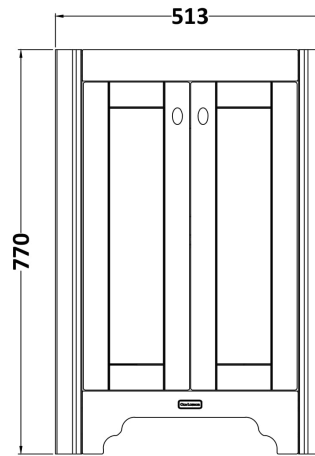

Sales Code: LOF474

Description: 560mm 2-Door Unit & Basin 2Th

Packaging Details

Barcode: 5056211820222

OLD LONDON

Sales Code: LON435

Description: 560 Basin Unit

OLD LONDON

Product Dimensions

Height (mm):	770
Width (mm):	513
Depth (mm):	426
Nett Weight (kg):	23.5

Packaging Dimensions

Height (mm):	800
Width (mm):	567
Depth (mm):	488
Gross Weight (kg):	24

Packaging Data

Box Colour:	Brown Cardboard Box
Box Qty:	1
Label Size:	150 x 100
Label Colour:	White Label
Label Qty:	2

Outer Box Dimensions (If Applicable)

Height (mm):	
Width (mm):	
Depth (mm):	
Gross Weight (kg):	
Barcode:	5056211818953

Product Details

Country of Origin:	United Kingdom
Fitting Instruction:	No
Certification:	FSC: Yes CE:
Colour:	Timeless Sand
Construction Method:	Cam & Wood Dowel
Construction Type:	Rigid
Cabinet Finish:	Mdf Vinyl Textured Woodgrain
Fascia Finish:	Mdf Vinyl Textured Woodgrain
Cabinet Thickness (mm):	18
Fascia Thickness (mm):	18
Drawer Included:	No
Drawer Type:	Not Applicable
No of Shelves:	1
Hinge Type:	95 Degree Inset Clip-On S/C
Hinge Included:	Yes
Adjustable Legs:	Not Applicable
Fixings Included:	Not Required
Handle Style:	Traditional
Handle Included:	Yes
Waste Shroud:	No
Handle Type:	Knob

Sales Code: NCS884

Description: 560mm Basin 2Th

Product Dimensions

Height (mm):	266
Width (mm):	560
Depth (mm):	450
Nett Weight (kg):	16.7

Packaging Dimensions

Height (mm):	287
Width (mm):	575
Depth (mm):	490
Gross Weight (kg):	17.5