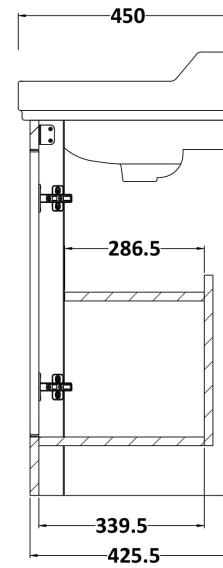

Sales Code: LOF474

Description: 560mm 2-Door Unit & Basin 2Th

Packaging Details

Barcode: 5056211820222

OLD LONDON

Sales Code: LON435

Description: 560 Basin Unit

OLD LONDON

Product Dimensions

Height (mm):	770
Width (mm):	513
Depth (mm):	426
Nett Weight (kg):	23.5

Packaging Dimensions

Height (mm):	800
Width (mm):	567
Depth (mm):	488
Gross Weight (kg):	24

Packaging Data

Box Colour:	Brown Cardboard Box
Box Qty:	1
Label Size:	150 x 100
Label Colour:	White Label
Label Qty:	2

Outer Box Dimensions (If Applicable)

Height (mm):	
Width (mm):	
Depth (mm):	
Gross Weight (kg):	
Barcode:	5056211818953

Product Details

Country of Origin:	United Kingdom
Fitting Instruction:	No
Certification:	FSC: Yes CE:
Colour:	Timeless Sand
Construction Method:	Cam & Wood Dowel
Construction Type:	Rigid
Cabinet Finish:	Mdf Vinyl Textured Woodgrain
Fascia Finish:	Mdf Vinyl Textured Woodgrain
Cabinet Thickness (mm):	18
Fascia Thickness (mm):	18
Drawer Included:	No
Drawer Type:	Not Applicable
No of Shelves:	1
Hinge Type:	95 Degree Inset Clip-On S/C
Hinge Included:	Yes
Adjustable Legs:	Not Applicable
Fixings Included:	Not Required
Handle Style:	Traditional
Handle Included:	Yes
Waste Shroud:	No
Handle Type:	Knob

Sales Code: NCS884

Description: 560mm Basin 2Th

Product Dimensions

Height (mm):	266
Width (mm):	560
Depth (mm):	450
Nett Weight (kg):	16.7

Packaging Dimensions

Height (mm):	287
Width (mm):	575
Depth (mm):	490
Gross Weight (kg):	17.5