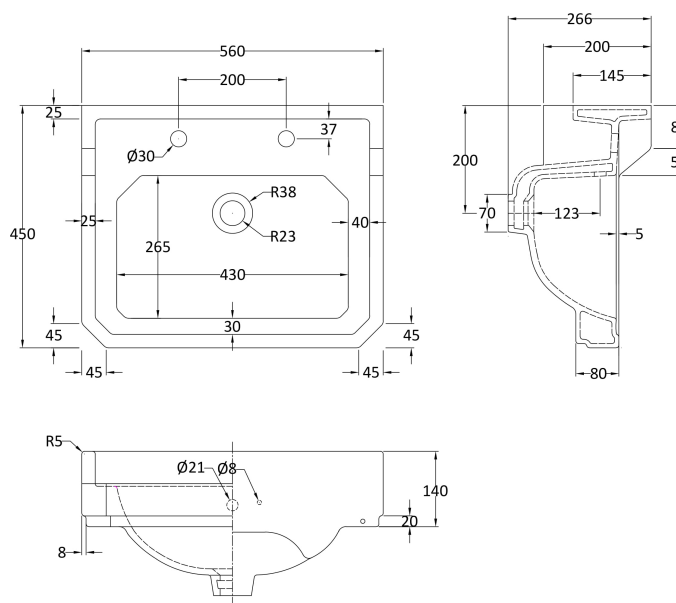

Product Dimensions

Height (mm):	770
Width (mm):	513
Depth (mm):	426
Nett Weight (kg):	23.5

Packaging Dimensions

Height (mm):	800
Width (mm):	567
Depth (mm):	488
Gross Weight (kg):	24

Packaging Data

Box Colour:	Brown Cardboard Box
Box Qty:	1
Label Size:	150 x 100
Label Colour:	White Label
Label Qty:	2

Outer Box Dimensions (If Applicable)

Height (mm):	
Width (mm):	
Depth (mm):	
Gross Weight (kg):	
Barcode:	5056211818953

Product Details

Country of Origin:	United Kingdom
Fitting Instruction:	No
Certification:	FSC: Yes CE:
Colour:	Timeless Sand
Construction Method:	Cam & Wood Dowel
Construction Type:	Rigid
Cabinet Finish:	Mdf Vinyl Textured Woodgrain
Fascia Finish:	Mdf Vinyl Textured Woodgrain
Cabinet Thickness (mm):	18
Fascia Thickness (mm):	18
Drawer Included:	No
Drawer Type:	Not Applicable
No of Shelves:	1
Hinge Type:	95 Degree Inset Clip-On S/C
Hinge Included:	Yes
Adjustable Legs:	Not Applicable
Fixings Included:	Not Required
Handle Style:	Traditional
Handle Included:	Yes
Waste Shroud:	No
Handle Type:	Knob

Sales Code: NCS884

Description: 560mm Basin 2Th

Product Dimensions

Height (mm):	266
Width (mm):	560
Depth (mm):	450
Nett Weight (kg):	16.7

Packaging Dimensions

Height (mm):	287
Width (mm):	575
Depth (mm):	490
Gross Weight (kg):	17.5

Packaging Data

Box Colour:	Brown Cardboard Box - Printed
Box Qty:	1
Label Size:	100 x 50
Label Colour:	Not Applicable
Label Qty:	0

Outer Box Dimensions (If Applicable)

Height (mm):	
Width (mm):	
Depth (mm):	
Gross Weight (kg):	
Barcode:	5055369040025