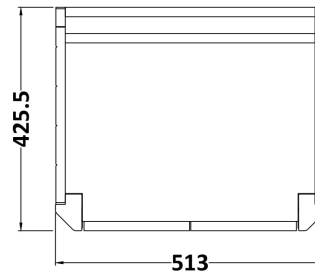

Product Dimensions

Height (mm):	770
Width (mm):	513
Depth (mm):	426
Nett Weight (kg):	23.5

Packaging Dimensions

Height (mm):	800
Width (mm):	567
Depth (mm):	488
Gross Weight (kg):	24

Packaging Data

Box Colour:	Brown Cardboard Box
Box Qty:	1
Label Size:	150 x 100
Label Colour:	White Label
Label Qty:	2

Outer Box Dimensions (If Applicable)

Height (mm):	
Width (mm):	
Depth (mm):	
Gross Weight (kg):	
Barcode:	5056211818953

Product Details

Country of Origin:	United Kingdom
Fitting Instruction:	No
Certification:	FSC: Yes CE:
Colour:	Timeless Sand
Construction Method:	Cam & Wood Dowel
Construction Type:	Rigid
Cabinet Finish:	Mdf Vinyl Textured Woodgrain
Fascia Finish:	Mdf Vinyl Textured Woodgrain
Cabinet Thickness (mm):	18
Fascia Thickness (mm):	18
Drawer Included:	No
Drawer Type:	Not Applicable
No of Shelves:	1
Hinge Type:	95 Degree Inset Clip-On S/C
Hinge Included:	Yes
Adjustable Legs:	Not Applicable
Fixings Included:	Not Required
Handle Style:	Traditional
Handle Included:	Yes
Waste Shroud:	No
Handle Type:	Knob

Sales Code: NCS884

Description: 560mm Basin 2Th

Product Dimensions

Height (mm):	266
Width (mm):	560
Depth (mm):	450
Nett Weight (kg):	16.7

Packaging Dimensions

Height (mm):	287
Width (mm):	575
Depth (mm):	490
Gross Weight (kg):	17.5

Packaging Data

Box Colour:	Brown Cardboard Box - Printed
Box Qty:	1
Label Size:	100 x 50
Label Colour:	Not Applicable
Label Qty:	0

Outer Box Dimensions (If Applicable)

Height (mm):	
Width (mm):	
Depth (mm):	
Gross Weight (kg):	
Barcode:	5055369040025