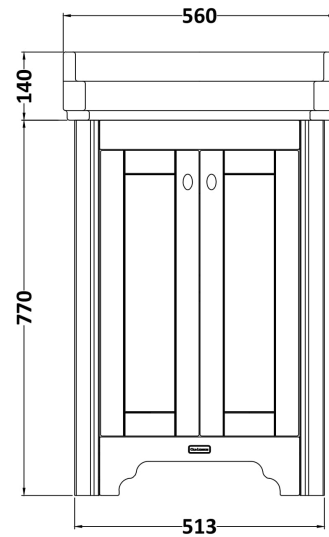

Sales Code: LOF474

Description: 560mm 2-Door Unit & Basin 2Th

Packaging Details

Barcode: 5056211820222

OLD LONDON

Sales Code: LON435

Description: 560 Basin Unit

OLD LONDON

Product Dimensions

Height (mm):	770
Width (mm):	513
Depth (mm):	426
Nett Weight (kg):	23.5

Packaging Dimensions

Height (mm):	800
Width (mm):	567
Depth (mm):	488
Gross Weight (kg):	24

Packaging Data

Box Colour:	Brown Cardboard Box
Box Qty:	1
Label Size:	150 x 100
Label Colour:	White Label
Label Qty:	2

Outer Box Dimensions (If Applicable)

Height (mm):	
Width (mm):	
Depth (mm):	
Gross Weight (kg):	
Barcode:	5056211818953

Product Details

Country of Origin:	United Kingdom
Fitting Instruction:	No
Certification:	FSC: Yes CE:
Colour:	Timeless Sand
Construction Method:	Cam & Wood Dowel
Construction Type:	Rigid
Cabinet Finish:	Mdf Vinyl Textured Woodgrain
Fascia Finish:	Mdf Vinyl Textured Woodgrain
Cabinet Thickness (mm):	18
Fascia Thickness (mm):	18
Drawer Included:	No
Drawer Type:	Not Applicable
No of Shelves:	1
Hinge Type:	95 Degree Inset Clip-On S/C
Hinge Included:	Yes
Adjustable Legs:	Not Applicable
Fixings Included:	Not Required
Handle Style:	Traditional
Handle Included:	Yes
Waste Shroud:	No
Handle Type:	Knob

Sales Code: NCS884

Description: 560mm Basin 2Th

Product Dimensions

Height (mm):	266
Width (mm):	560
Depth (mm):	450
Nett Weight (kg):	16.7

Packaging Dimensions

Height (mm):	287
Width (mm):	575
Depth (mm):	490
Gross Weight (kg):	17.5