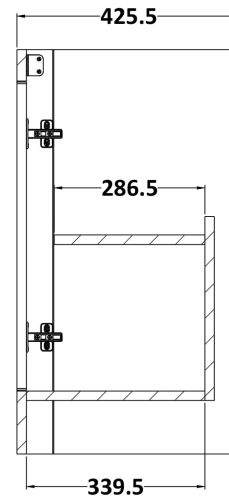

Sales Code: LOF474

Description: 560mm 2-Door Unit & Basin 2Th

Packaging Details

Barcode: 5056211820222

OLD LONDON

Sales Code: LON435

Description: 560 Basin Unit

OLD LONDON

Product Dimensions

Height (mm):	770
Width (mm):	513
Depth (mm):	426
Nett Weight (kg):	23.5

Packaging Dimensions

Height (mm):	800
Width (mm):	567
Depth (mm):	488
Gross Weight (kg):	24

Packaging Data

Box Colour:	Brown Cardboard Box
Box Qty:	1
Label Size:	150 x 100
Label Colour:	White Label
Label Qty:	2

Outer Box Dimensions (If Applicable)

Height (mm):	
Width (mm):	
Depth (mm):	
Gross Weight (kg):	
Barcode:	5056211818953

Product Details

Country of Origin:	United Kingdom
Fitting Instruction:	No
Certification:	FSC: Yes CE:
Colour:	Timeless Sand
Construction Method:	Cam & Wood Dowel
Construction Type:	Rigid
Cabinet Finish:	Mdf Vinyl Textured Woodgrain
Fascia Finish:	Mdf Vinyl Textured Woodgrain
Cabinet Thickness (mm):	18
Fascia Thickness (mm):	18
Drawer Included:	No
Drawer Type:	Not Applicable
No of Shelves:	1
Hinge Type:	95 Degree Inset Clip-On S/C
Hinge Included:	Yes
Adjustable Legs:	Not Applicable
Fixings Included:	Not Required
Handle Style:	Traditional
Handle Included:	Yes
Waste Shroud:	No
Handle Type:	Knob

Sales Code: NCS884

Description: 560mm Basin 2Th

Product Dimensions

Height (mm):	266
Width (mm):	560
Depth (mm):	450
Nett Weight (kg):	16.7

Packaging Dimensions

Height (mm):	287
Width (mm):	575
Depth (mm):	490
Gross Weight (kg):	17.5