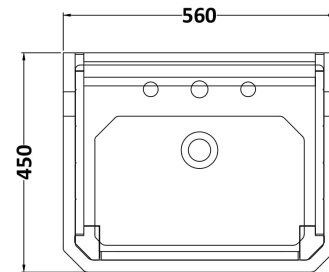

Sales Code: LOF474

Description: 560mm 2-Door Unit & Basin 2Th

Packaging Details

Barcode: 5056211820222

OLD LONDON

Sales Code: LON435

Description: 560 Basin Unit

OLD LONDON

Product Dimensions

Height (mm):	770
Width (mm):	513
Depth (mm):	426
Nett Weight (kg):	23.5

Packaging Dimensions

Height (mm):	800
Width (mm):	567
Depth (mm):	488
Gross Weight (kg):	24

Packaging Data

Box Colour:	Brown Cardboard Box
Box Qty:	1
Label Size:	150 x 100
Label Colour:	White Label
Label Qty:	2

Outer Box Dimensions (If Applicable)

Height (mm):	
Width (mm):	
Depth (mm):	
Gross Weight (kg):	
Barcode:	5056211818953

Product Details

Country of Origin:	United Kingdom
Fitting Instruction:	No
Certification:	FSC: Yes CE:
Colour:	Timeless Sand
Construction Method:	Cam & Wood Dowel
Construction Type:	Rigid
Cabinet Finish:	Mdf Vinyl Textured Woodgrain
Fascia Finish:	Mdf Vinyl Textured Woodgrain
Cabinet Thickness (mm):	18
Fascia Thickness (mm):	18
Drawer Included:	No
Drawer Type:	Not Applicable
No of Shelves:	1
Hinge Type:	95 Degree Inset Clip-On S/C
Hinge Included:	Yes
Adjustable Legs:	Not Applicable
Fixings Included:	Not Required
Handle Style:	Traditional
Handle Included:	Yes
Waste Shroud:	No
Handle Type:	Knob

Sales Code: NCS884

Description: 560mm Basin 2Th

Product Dimensions

Height (mm):	266
Width (mm):	560
Depth (mm):	450
Nett Weight (kg):	16.7

Packaging Dimensions

Height (mm):	287
Width (mm):	575
Depth (mm):	490
Gross Weight (kg):	17.5