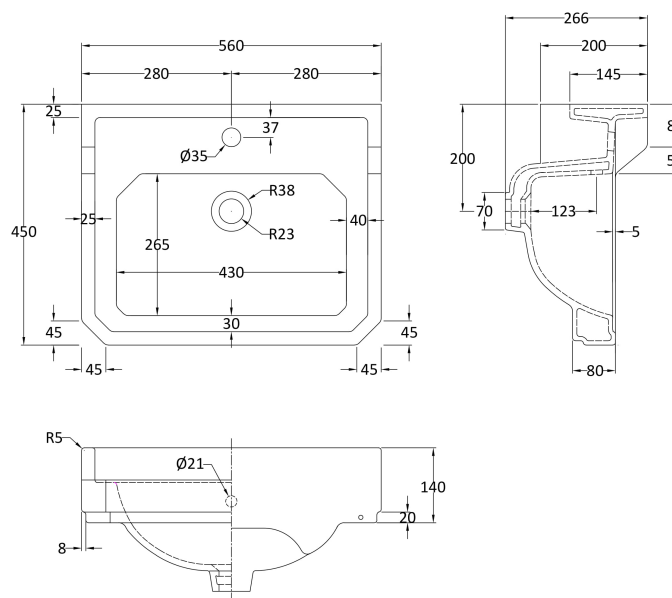

### Product Dimensions

Height (mm):	770
Width (mm):	513
Depth (mm):	426
Nett Weight (kg):	23.5

### Outer Box Dimensions (If Applicable)

Height (mm):	
Width (mm):	
Depth (mm):	
Gross Weight (kg):	
Barcode:	5056211818953

### Product Dimensions

Height (mm):	266
Width (mm):	560
Depth (mm):	450
Nett Weight (kg):	16.7

### Packaging Dimensions

Height (mm):	287
Width (mm):	575
Depth (mm):	490
Gross Weight (kg):	17.5