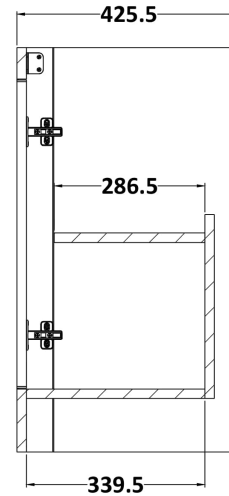

Sales Code: LON435

Description: 560 Basin Unit