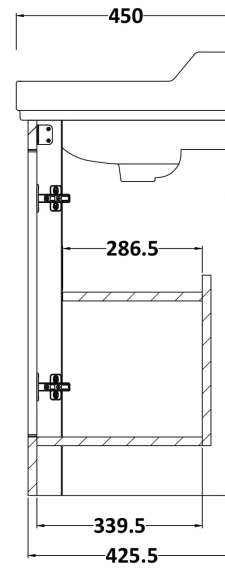

Sales Code: LOF473

Description: 560mm 2-Door Unit & Basin 1Th