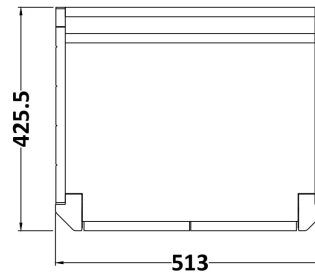

### Product Dimensions

Height (mm):	770
Width (mm):	513
Depth (mm):	426
Nett Weight (kg):	23.5

### Packaging Dimensions

Height (mm):	800
Width (mm):	567
Depth (mm):	488
Gross Weight (kg):	24

### Product Dimensions

Height (mm):	266
Width (mm):	560
Depth (mm):	450
Nett Weight (kg):	16.7

### Packaging Dimensions

Height (mm):	287
Width (mm):	575
Depth (mm):	490
Gross Weight (kg):	17.5