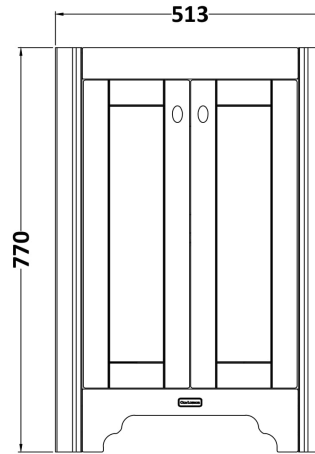

Sales Code: LON435

Description: 560 Basin Unit