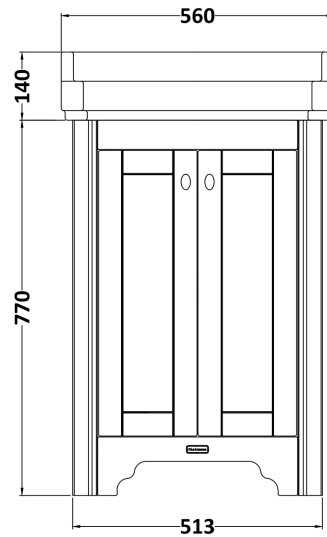

Sales Code: LOF473

Description: 560mm 2-Door Unit & Basin 1Th