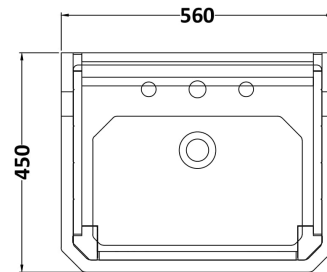

Sales Code: LOF473

Description: 560mm 2-Door Unit & Basin 1Th

OLD LONDON

Packaging Details

Barcode: 5056211820192