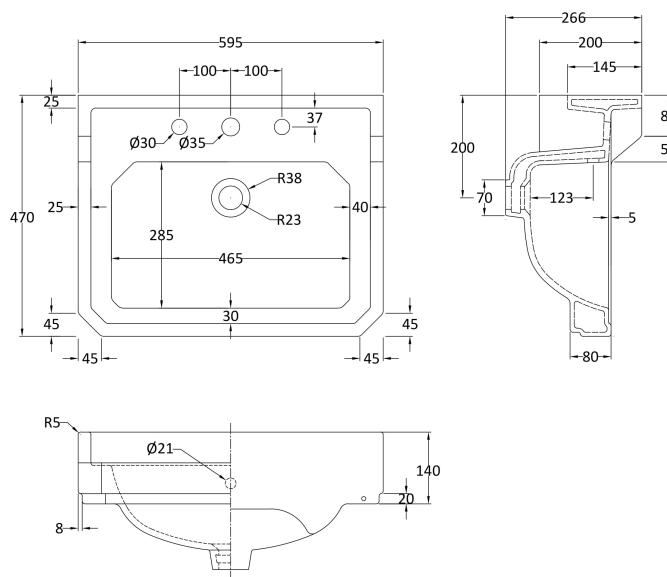

### Product Dimensions

Height (mm):	770
Width (mm):	537
Depth (mm):	458
Nett Weight (kg):	25

### Outer Box Dimensions (If Applicable)

Height (mm):	
Width (mm):	
Depth (mm):	
Gross Weight (kg):	
Barcode:	5056211818922

### Product Dimensions

Height (mm):	266
Width (mm):	595
Depth (mm):	470
Nett Weight (kg):	20.5

### Packaging Dimensions

Height (mm):	287
Width (mm):	615
Depth (mm):	490
Gross Weight (kg):	22.1