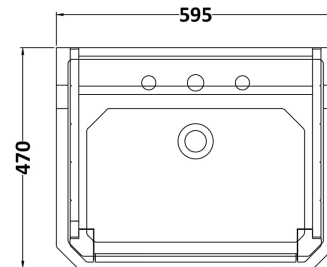

Packaging Details

Barcode: 5056211820161