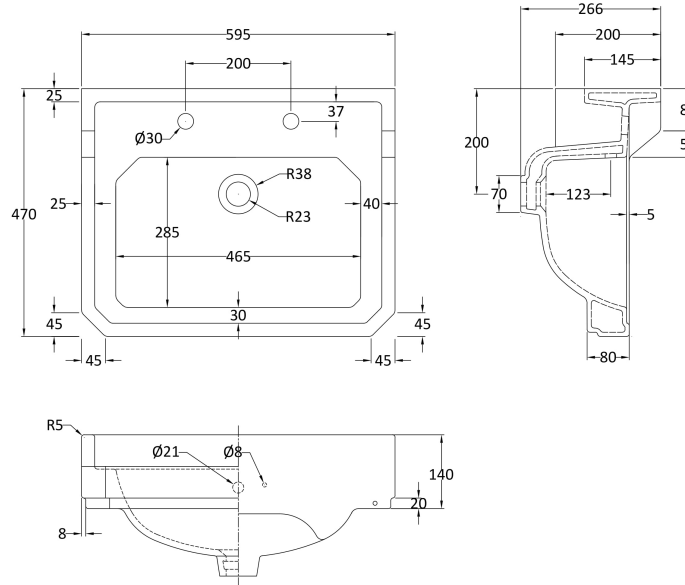

Height (mm):	770
Width (mm):	537
Depth (mm):	458
Nett Weight (kg):	25

Packaging Dimensions

Height (mm):	800
Width (mm):	543
Depth (mm):	456
Gross Weight (kg):	25.5

Packaging Data

Box Colour:	Brown Cardboard Box
Box Qty:	1
Label Size:	150 x 100
Label Colour:	White Label
Label Qty:	2

Outer Box Dimensions (If Applicable)

Height (mm):	
Width (mm):	
Depth (mm):	
Gross Weight (kg):	
Barcode:	5056211818922

Product Details

Country of Origin:	United Kingdom
Fitting Instruction:	No
Certification:	FSC: Yes CE:
Colour:	Timeless Sand
Construction Method:	Cam & Wood Dowel
Construction Type:	Rigid
Cabinet Finish:	Mdf Vinyl Textured Woodgrain
Fascia Finish:	Mdf Vinyl Textured Woodgrain
Cabinet Thickness (mm):	18
Fascia Thickness (mm):	18
Drawer Included:	No
Drawer Type:	Not Applicable
No of Shelves:	1
Hinge Type:	95 Degree Inset Clip-On S/C
Hinge Included:	Yes
Adjustable Legs:	Not Applicable
Fixings Included:	Not Required
Handle Style:	Traditional
Handle Included:	Yes
Waste Shroud:	No
Handle Type:	Knob

Sales Code: NCS882

Description: 595mm Basin 2Th

Product Dimensions

Height (mm):	266
Width (mm):	595
Depth (mm):	470
Nett Weight (kg):	20.5

Packaging Dimensions

Height (mm):	287
Width (mm):	615
Depth (mm):	490
Gross Weight (kg):	22.1

Packaging Data

Box Colour:	Brown Cardboard Box - Printed
Box Qty:	1
Label Size:	100 x 50
Label Colour:	Not Applicable
Label Qty:	0

Outer Box Dimensions (If Applicable)

Height (mm):	
Width (mm):	
Depth (mm):	
Gross Weight (kg):	
Barcode:	5055369038671