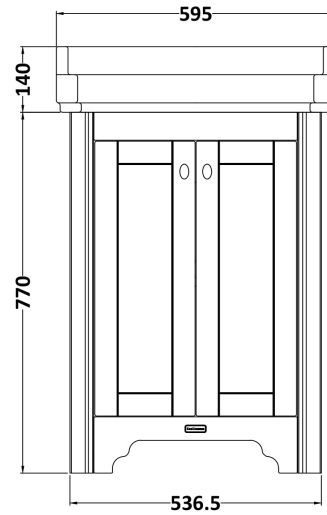

Sales Code: LOF471

Description: 595mm 2-Door Unit & Basin 2Th

OLD LONDON

Packaging Details

Barcode: 5056211820130

Sales Code: LON434

Description: 595 Basin Unit

Product Dimensions

Height (mm):	770
Width (mm):	537
Depth (mm):	458
Nett Weight (kg):	25

Packaging Dimensions

Height (mm):	800
Width (mm):	543
Depth (mm):	456
Gross Weight (kg):	25.5

Packaging Data

Box Colour:	Brown Cardboard Box
Box Qty:	1
Label Size:	150 x 100
Label Colour:	White Label
Label Qty:	2

Outer Box Dimensions (If Applicable)

Height (mm):	
Width (mm):	
Depth (mm):	
Gross Weight (kg):	
Barcode:	5056211818922

Product Details

Country of Origin:	United Kingdom
Fitting Instruction:	No
Certification:	FSC: Yes CE:
Colour:	Timeless Sand
Construction Method:	Cam & Wood Dowel
Construction Type:	Rigid
Cabinet Finish:	Mdf Vinyl Textured Woodgrain
Fascia Finish:	Mdf Vinyl Textured Woodgrain
Cabinet Thickness (mm):	18
Fascia Thickness (mm):	18
Drawer Included:	No
Drawer Type:	Not Applicable
No of Shelves:	1
Hinge Type:	95 Degree Inset Clip-On S/C
Hinge Included:	Yes
Adjustable Legs:	Not Applicable
Fixings Included:	Not Required
Handle Style:	Traditional
Handle Included:	Yes
Waste Shroud:	No
Handle Type:	Knob

Sales Code: NCS882

Description: 595mm Basin 2Th

Product Dimensions

Height (mm):	266
Width (mm):	595
Depth (mm):	470
Nett Weight (kg):	20.5

Packaging Dimensions

Height (mm):	287
Width (mm):	615
Depth (mm):	490
Gross Weight (kg):	22.1