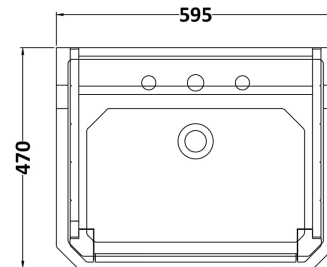

Sales Code: LOF471

Description: 595mm 2-Door Unit & Basin 2Th

OLD LONDON

Packaging Details

Barcode: 5056211820130

Sales Code: LON434

Description: 595 Basin Unit

Product Dimensions

Height (mm):	770
Width (mm):	537
Depth (mm):	458
Nett Weight (kg):	25

Packaging Dimensions

Height (mm):	800
Width (mm):	543
Depth (mm):	456
Gross Weight (kg):	25.5

Packaging Data

Box Colour:	Brown Cardboard Box
Box Qty:	1
Label Size:	150 x 100
Label Colour:	White Label
Label Qty:	2

Outer Box Dimensions (If Applicable)

Height (mm):	
Width (mm):	
Depth (mm):	
Gross Weight (kg):	
Barcode:	5056211818922

Product Details

Country of Origin:	United Kingdom
Fitting Instruction:	No
Certification:	FSC: Yes CE:
Colour:	Timeless Sand
Construction Method:	Cam & Wood Dowel
Construction Type:	Rigid
Cabinet Finish:	Mdf Vinyl Textured Woodgrain
Fascia Finish:	Mdf Vinyl Textured Woodgrain
Cabinet Thickness (mm):	18
Fascia Thickness (mm):	18
Drawer Included:	No
Drawer Type:	Not Applicable
No of Shelves:	1
Hinge Type:	95 Degree Inset Clip-On S/C
Hinge Included:	Yes
Adjustable Legs:	Not Applicable
Fixings Included:	Not Required
Handle Style:	Traditional
Handle Included:	Yes
Waste Shroud:	No
Handle Type:	Knob

Sales Code: NCS882

Description: 595mm Basin 2Th

Product Dimensions

Height (mm):	266
Width (mm):	595
Depth (mm):	470
Nett Weight (kg):	20.5

Packaging Dimensions

Height (mm):	287
Width (mm):	615
Depth (mm):	490
Gross Weight (kg):	22.1