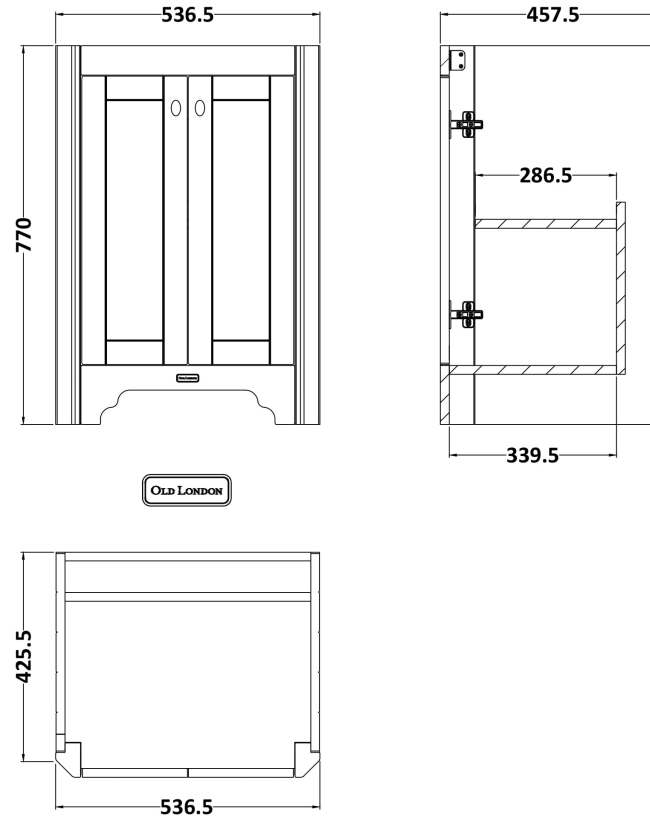

Sales Code: LOF471

Description: 595mm 2-Door Unit & Basin 2Th

OLD LONDON

Packaging Details

Barcode: 5056211820130

Sales Code: LON434

Description: 595 Basin Unit

Product Dimensions

Height (mm):	770
Width (mm):	537
Depth (mm):	458
Nett Weight (kg):	25

Packaging Dimensions

Height (mm):	800
Width (mm):	543
Depth (mm):	456
Gross Weight (kg):	25.5

Packaging Data

Box Colour:	Brown Cardboard Box
Box Qty:	1
Label Size:	150 x 100
Label Colour:	White Label
Label Qty:	2

Outer Box Dimensions (If Applicable)

Height (mm):	
Width (mm):	
Depth (mm):	
Gross Weight (kg):	
Barcode:	5056211818922

Product Details

Country of Origin:	United Kingdom
Fitting Instruction:	No
Certification:	FSC: Yes CE:
Colour:	Timeless Sand
Construction Method:	Cam & Wood Dowel
Construction Type:	Rigid
Cabinet Finish:	Mdf Vinyl Textured Woodgrain
Fascia Finish:	Mdf Vinyl Textured Woodgrain
Cabinet Thickness (mm):	18
Fascia Thickness (mm):	18
Drawer Included:	No
Drawer Type:	Not Applicable
No of Shelves:	1
Hinge Type:	95 Degree Inset Clip-On S/C
Hinge Included:	Yes
Adjustable Legs:	Not Applicable
Fixings Included:	Not Required
Handle Style:	Traditional
Handle Included:	Yes
Waste Shroud:	No
Handle Type:	Knob

Sales Code: NCS882

Description: 595mm Basin 2Th

Product Dimensions

Height (mm):	266
Width (mm):	595
Depth (mm):	470
Nett Weight (kg):	20.5

Packaging Dimensions

Height (mm):	287
Width (mm):	615
Depth (mm):	490
Gross Weight (kg):	22.1