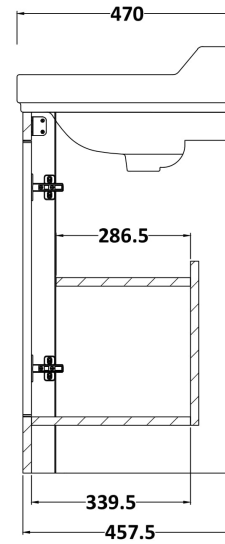

Sales Code: LOF471

Description: 595mm 2-Door Unit & Basin 2Th

OLD LONDON

Packaging Details

Barcode: 5056211820130

Sales Code: LON434

Description: 595 Basin Unit

Product Dimensions

Height (mm):	770
Width (mm):	537
Depth (mm):	458
Nett Weight (kg):	25

Packaging Dimensions

Height (mm):	800
Width (mm):	543
Depth (mm):	456
Gross Weight (kg):	25.5

Packaging Data

Box Colour:	Brown Cardboard Box
Box Qty:	1
Label Size:	150 x 100
Label Colour:	White Label
Label Qty:	2

Outer Box Dimensions (If Applicable)

Height (mm):	
Width (mm):	
Depth (mm):	
Gross Weight (kg):	
Barcode:	5056211818922

Product Details

Country of Origin:	United Kingdom
Fitting Instruction:	No
Certification:	FSC: Yes CE:
Colour:	Timeless Sand
Construction Method:	Cam & Wood Dowel
Construction Type:	Rigid
Cabinet Finish:	Mdf Vinyl Textured Woodgrain
Fascia Finish:	Mdf Vinyl Textured Woodgrain
Cabinet Thickness (mm):	18
Fascia Thickness (mm):	18
Drawer Included:	No
Drawer Type:	Not Applicable
No of Shelves:	1
Hinge Type:	95 Degree Inset Clip-On S/C
Hinge Included:	Yes
Adjustable Legs:	Not Applicable
Fixings Included:	Not Required
Handle Style:	Traditional
Handle Included:	Yes
Waste Shroud:	No
Handle Type:	Knob

Sales Code: NCS882

Description: 595mm Basin 2Th

Product Dimensions

Height (mm):	266
Width (mm):	595
Depth (mm):	470
Nett Weight (kg):	20.5

Packaging Dimensions

Height (mm):	287
Width (mm):	615
Depth (mm):	490
Gross Weight (kg):	22.1