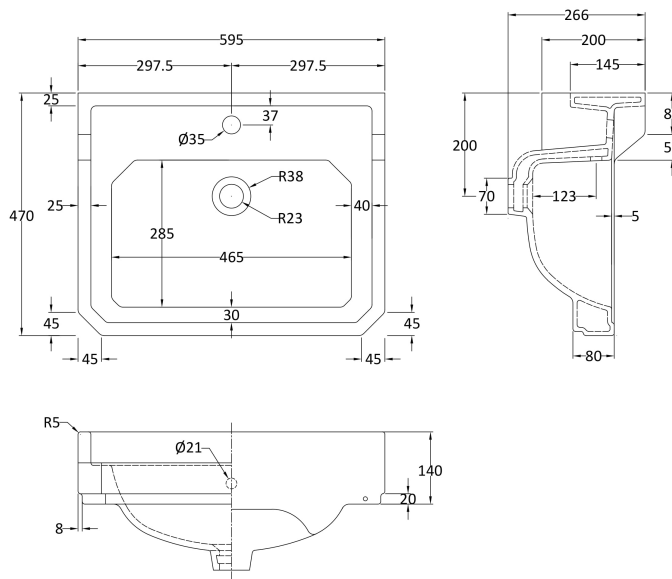

Height (mm):	770
Width (mm):	537
Depth (mm):	458
Nett Weight (kg):	25

Packaging Dimensions

Height (mm):	800
Width (mm):	543
Depth (mm):	456
Gross Weight (kg):	25.5

Packaging Data

Box Colour:	Brown Cardboard Box
Box Qty:	1
Label Size:	150 x 100
Label Colour:	White Label
Label Qty:	2

Outer Box Dimensions (If Applicable)

Height (mm):	
Width (mm):	
Depth (mm):	
Gross Weight (kg):	
Barcode:	5056211818922

Product Details

Country of Origin:	United Kingdom
Fitting Instruction:	No
Certification:	FSC: Yes CE:
Colour:	Timeless Sand
Construction Method:	Cam & Wood Dowel
Construction Type:	Rigid
Cabinet Finish:	Mdf Vinyl Textured Woodgrain
Fascia Finish:	Mdf Vinyl Textured Woodgrain
Cabinet Thickness (mm):	18
Fascia Thickness (mm):	18
Drawer Included:	No
Drawer Type:	Not Applicable
No of Shelves:	1
Hinge Type:	95 Degree Inset Clip-On S/C
Hinge Included:	Yes
Adjustable Legs:	Not Applicable
Fixings Included:	Not Required
Handle Style:	Traditional
Handle Included:	Yes
Waste Shroud:	No
Handle Type:	Knob

Sales Code: NCS882A

Description: 595mm Basin 1Th

Product Dimensions

Height (mm):	266
Width (mm):	595
Depth (mm):	470
Nett Weight (kg):	20.5

Packaging Dimensions

Height (mm):	287
Width (mm):	615
Depth (mm):	490
Gross Weight (kg):	22.1

Packaging Data

Box Colour:	Brown Cardboard Box - Printed
Box Qty:	1
Label Size:	100 x 50
Label Colour:	Not Applicable
Label Qty:	0

Outer Box Dimensions (If Applicable)

Height (mm):	
Width (mm):	
Depth (mm):	
Gross Weight (kg):	
Barcode:	5055369040018