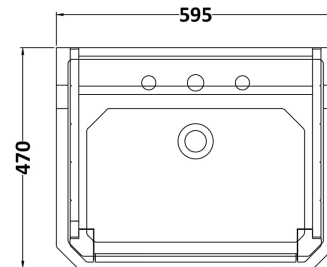

Sales Code: LOF470

Description: 595mm 2-Door Unit & Basin 1Th

OLD LONDON

Packaging Details

Barcode: 5056211820109

Sales Code: LON434

Description: 595 Basin Unit

Product Dimensions

Height (mm):	770
Width (mm):	537
Depth (mm):	458
Nett Weight (kg):	25

Packaging Dimensions

Height (mm):	800
Width (mm):	543
Depth (mm):	456
Gross Weight (kg):	25.5

Packaging Data

Box Colour:	Brown Cardboard Box
Box Qty:	1
Label Size:	150 x 100
Label Colour:	White Label
Label Qty:	2

Outer Box Dimensions (If Applicable)

Height (mm):	
Width (mm):	
Depth (mm):	
Gross Weight (kg):	
Barcode:	5056211818922

Product Details

Country of Origin:	United Kingdom
Fitting Instruction:	No
Certification:	FSC: Yes CE:
Colour:	Timeless Sand
Construction Method:	Cam & Wood Dowel
Construction Type:	Rigid
Cabinet Finish:	Mdf Vinyl Textured Woodgrain
Fascia Finish:	Mdf Vinyl Textured Woodgrain
Cabinet Thickness (mm):	18
Fascia Thickness (mm):	18
Drawer Included:	No
Drawer Type:	Not Applicable
No of Shelves:	1
Hinge Type:	95 Degree Inset Clip-On S/C
Hinge Included:	Yes
Adjustable Legs:	Not Applicable
Fixings Included:	Not Required
Handle Style:	Traditional
Handle Included:	Yes
Waste Shroud:	No
Handle Type:	Knob

Sales Code: NCS882A

Description: 595mm Basin 1Th

Product Dimensions

Height (mm):	266
Width (mm):	595
Depth (mm):	470
Nett Weight (kg):	20.5

Packaging Dimensions

Height (mm):	287
Width (mm):	615
Depth (mm):	490
Gross Weight (kg):	22.1