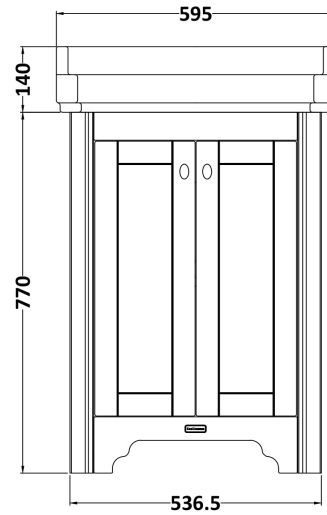

Sales Code: LOF470

Description: 595mm 2-Door Unit & Basin 1Th

OLD LONDON

Packaging Details

Barcode: 5056211820109

Sales Code: LON434

Description: 595 Basin Unit

Product Dimensions

Height (mm):	770
Width (mm):	537
Depth (mm):	458
Nett Weight (kg):	25

Packaging Dimensions

Height (mm):	800
Width (mm):	543
Depth (mm):	456
Gross Weight (kg):	25.5

Packaging Data

Box Colour:	Brown Cardboard Box
Box Qty:	1
Label Size:	150 x 100
Label Colour:	White Label
Label Qty:	2

Outer Box Dimensions (If Applicable)

Height (mm):	
Width (mm):	
Depth (mm):	
Gross Weight (kg):	
Barcode:	5056211818922

Product Details

Country of Origin:	United Kingdom
Fitting Instruction:	No
Certification:	FSC: Yes CE:
Colour:	Timeless Sand
Construction Method:	Cam & Wood Dowel
Construction Type:	Rigid
Cabinet Finish:	Mdf Vinyl Textured Woodgrain
Fascia Finish:	Mdf Vinyl Textured Woodgrain
Cabinet Thickness (mm):	18
Fascia Thickness (mm):	18
Drawer Included:	No
Drawer Type:	Not Applicable
No of Shelves:	1
Hinge Type:	95 Degree Inset Clip-On S/C
Hinge Included:	Yes
Adjustable Legs:	Not Applicable
Fixings Included:	Not Required
Handle Style:	Traditional
Handle Included:	Yes
Waste Shroud:	No
Handle Type:	Knob

Sales Code: NCS882A

Description: 595mm Basin 1Th

Product Dimensions

Height (mm):	266
Width (mm):	595
Depth (mm):	470
Nett Weight (kg):	20.5

Packaging Dimensions

Height (mm):	287
Width (mm):	615
Depth (mm):	490
Gross Weight (kg):	22.1