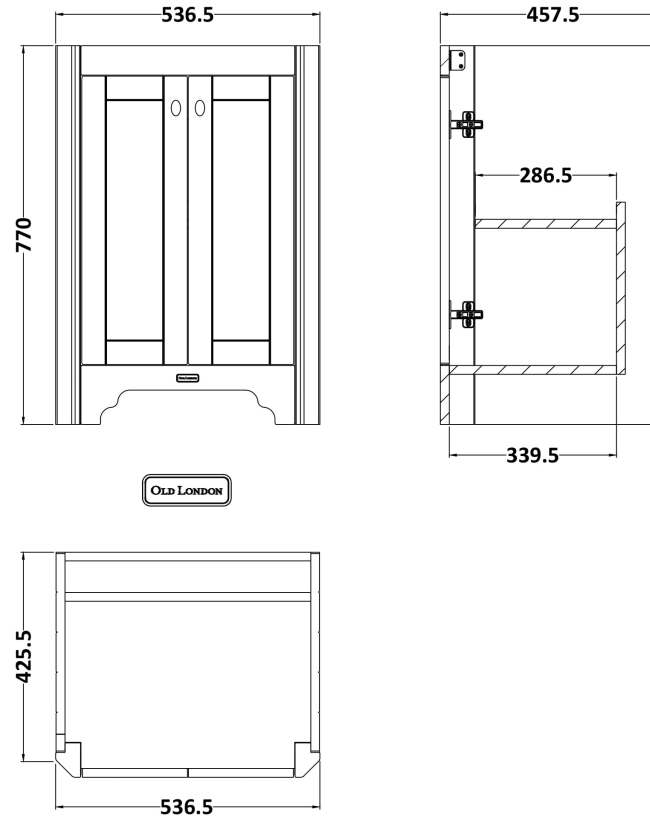

Sales Code: LOF470

Description: 595mm 2-Door Unit & Basin 1Th

OLD LONDON

Packaging Details

Barcode: 5056211820109

Sales Code: LON434

Description: 595 Basin Unit

Product Dimensions

Height (mm):	770
Width (mm):	537
Depth (mm):	458
Nett Weight (kg):	25

Packaging Dimensions

Height (mm):	800
Width (mm):	543
Depth (mm):	456
Gross Weight (kg):	25.5

Packaging Data

Box Colour:	Brown Cardboard Box
Box Qty:	1
Label Size:	150 x 100
Label Colour:	White Label
Label Qty:	2

Outer Box Dimensions (If Applicable)

Height (mm):	
Width (mm):	
Depth (mm):	
Gross Weight (kg):	
Barcode:	5056211818922

Product Details

Country of Origin:	United Kingdom
Fitting Instruction:	No
Certification:	FSC: Yes CE:
Colour:	Timeless Sand
Construction Method:	Cam & Wood Dowel
Construction Type:	Rigid
Cabinet Finish:	Mdf Vinyl Textured Woodgrain
Fascia Finish:	Mdf Vinyl Textured Woodgrain
Cabinet Thickness (mm):	18
Fascia Thickness (mm):	18
Drawer Included:	No
Drawer Type:	Not Applicable
No of Shelves:	1
Hinge Type:	95 Degree Inset Clip-On S/C
Hinge Included:	Yes
Adjustable Legs:	Not Applicable
Fixings Included:	Not Required
Handle Style:	Traditional
Handle Included:	Yes
Waste Shroud:	No
Handle Type:	Knob

Sales Code: NCS882A

Description: 595mm Basin 1Th

Product Dimensions

Height (mm):	266
Width (mm):	595
Depth (mm):	470
Nett Weight (kg):	20.5

Packaging Dimensions

Height (mm):	287
Width (mm):	615
Depth (mm):	490
Gross Weight (kg):	22.1