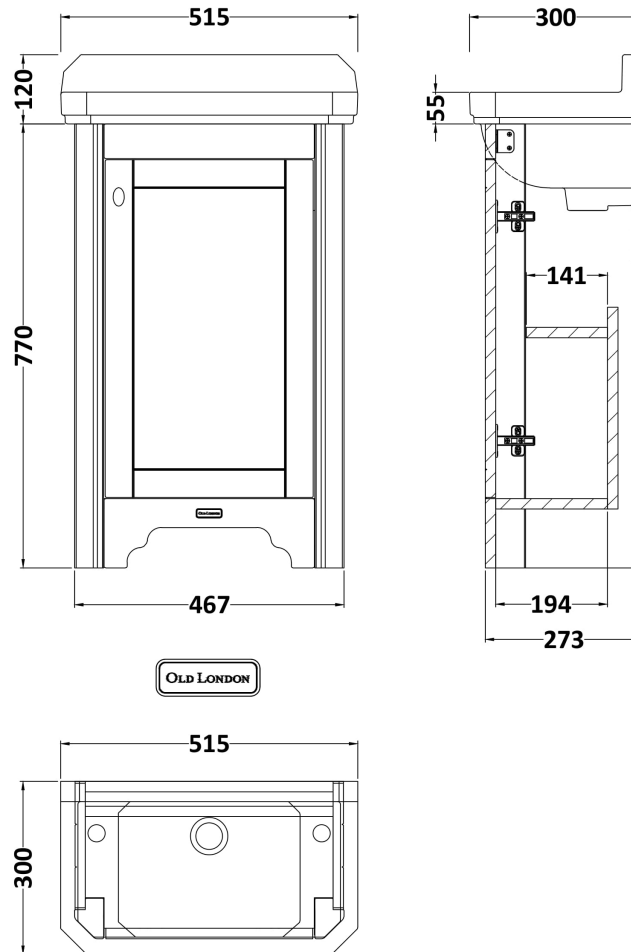

Sales Code: LOF469

Description: 515mm 1-Door Unit & Basin 2Th

Packaging Details

Barcode: 5056211820055

Sales Code: LON402

Description: 515mm Basin Unit

Product Dimensions

Height (mm):	770
Width (mm):	273
Depth (mm):	467
Nett Weight (kg):	17.5

Packaging Dimensions

Height (mm):	800
Width (mm):	497
Depth (mm):	303
Gross Weight (kg):	18

Packaging Data

Box Colour:	Brown Cardboard Box
Box Qty:	1
Label Size:	150 x 100
Label Colour:	White Label
Label Qty:	2

Outer Box Dimensions (If Applicable)

Height (mm):	
Width (mm):	
Depth (mm):	
Gross Weight (kg):	
Barcode:	5056211818526

Product Details

Country of Origin:	United Kingdom
Fitting Instruction:	No
Certification:	FSC: Yes CE:
Colour:	Timeless Sand
Construction Method:	Cam & Wood Dowel
Construction Type:	Rigid
Cabinet Finish:	Mdf Vinyl Textured Woodgrain
Fascia Finish:	Mdf Vinyl Textured Woodgrain
Cabinet Thickness (mm):	18
Fascia Thickness (mm):	18
Drawer Included:	No
Drawer Type:	Not Applicable
No of Shelves:	1
Hinge Type:	95 Degree Inset Clip-On S/C
Hinge Included:	Yes
Adjustable Legs:	Not Applicable
Fixings Included:	Not Required
Handle Style:	Traditional
Handle Included:	Yes
Waste Shroud:	No
Handle Type:	Knob

Sales Code: NCS829

Description: 515mm Cloakroom Basin 2Th

Product Dimensions

Height (mm):	270
Width (mm):	515
Depth (mm):	300
Nett Weight (kg):	9.55

Packaging Dimensions

Height (mm):	280
Width (mm):	310
Depth (mm):	525
Gross Weight (kg):	10.1