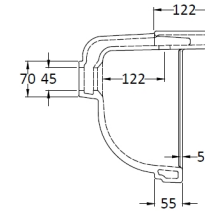

Sales Code: LOF469

Description: 515mm 1-Door Unit & Basin 2Th

Packaging Details

Barcode: 5056211820055

Sales Code: LON402

Description: 515mm Basin Unit

Product Dimensions

Height (mm):	770
Width (mm):	273
Depth (mm):	467
Nett Weight (kg):	17.5

Packaging Dimensions

Height (mm):	800
Width (mm):	497
Depth (mm):	303
Gross Weight (kg):	18

Packaging Data

Box Colour:	Brown Cardboard Box
Box Qty:	1
Label Size:	150 x 100
Label Colour:	White Label
Label Qty:	2

Outer Box Dimensions (If Applicable)

Height (mm):	
Width (mm):	
Depth (mm):	
Gross Weight (kg):	
Barcode:	5056211818526

Product Details

Country of Origin:	United Kingdom
Fitting Instruction:	No
Certification:	FSC: Yes CE:
Colour:	Timeless Sand
Construction Method:	Cam & Wood Dowel
Construction Type:	Rigid
Cabinet Finish:	Mdf Vinyl Textured Woodgrain
Fascia Finish:	Mdf Vinyl Textured Woodgrain
Cabinet Thickness (mm):	18
Fascia Thickness (mm):	18
Drawer Included:	No
Drawer Type:	Not Applicable
No of Shelves:	1
Hinge Type:	95 Degree Inset Clip-On S/C
Hinge Included:	Yes
Adjustable Legs:	Not Applicable
Fixings Included:	Not Required
Handle Style:	Traditional
Handle Included:	Yes
Waste Shroud:	No
Handle Type:	Knob

Sales Code: NCS829

Description: 515mm Cloakroom Basin 2Th

Product Dimensions

Height (mm):	270
Width (mm):	515
Depth (mm):	300
Nett Weight (kg):	9.55

Packaging Dimensions

Height (mm):	280
Width (mm):	310
Depth (mm):	525
Gross Weight (kg):	10.1