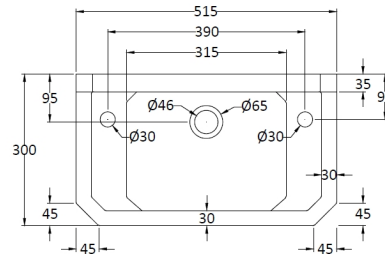

Packaging Dimensions

Height (mm):	800
Width (mm):	497
Depth (mm):	303
Gross Weight (kg):	18

Packaging Data

Box Colour:	Brown Cardboard Box
Box Qty:	1
Label Size:	150 x 100
Label Colour:	White Label
Label Qty:	2

Outer Box Dimensions (If Applicable)

Height (mm):	
Width (mm):	
Depth (mm):	
Gross Weight (kg):	
Barcode:	5056211818526

Product Details

Country of Origin:	United Kingdom
Fitting Instruction:	No
Certification:	FSC: Yes CE:
Colour:	Timeless Sand
Construction Method:	Cam & Wood Dowel
Construction Type:	Rigid
Cabinet Finish:	Mdf Vinyl Textured Woodgrain
Fascia Finish:	Mdf Vinyl Textured Woodgrain
Cabinet Thickness (mm):	18
Fascia Thickness (mm):	18
Drawer Included:	No
Drawer Type:	Not Applicable
No of Shelves:	1
Hinge Type:	95 Degree Inset Clip-On S/C
Hinge Included:	Yes
Adjustable Legs:	Not Applicable
Fixings Included:	Not Required
Handle Style:	Traditional
Handle Included:	Yes
Waste Shroud:	No
Handle Type:	Knob

Sales Code: NCS829

Description: 515mm Cloakroom Basin 2Th

Product Dimensions

Height (mm):	270
Width (mm):	515
Depth (mm):	300
Nett Weight (kg):	9.55

Packaging Dimensions

Height (mm):	280
Width (mm):	310
Depth (mm):	525
Gross Weight (kg):	10.1

Packaging Data

Box Colour:	Brown Cardboard Box - Printed
Box Qty:	1
Label Size:	100 x 50
Label Colour:	Not Applicable
Label Qty:	0

Outer Box Dimensions (If Applicable)

Height (mm):	
Width (mm):	
Depth (mm):	
Gross Weight (kg):	
Barcode:	5055369040063