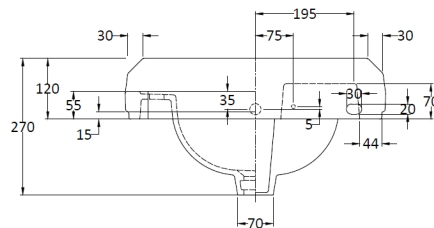

Sales Code: LOF469

Description: 515mm 1-Door Unit & Basin 2Th

Packaging Details

Barcode: 5056211820055

Sales Code: LON402

Description: 515mm Basin Unit

Product Dimensions

Height (mm):	770
Width (mm):	273
Depth (mm):	467
Nett Weight (kg):	17.5

Packaging Dimensions

Height (mm):	800
Width (mm):	497
Depth (mm):	303
Gross Weight (kg):	18

Packaging Data

Box Colour:	Brown Cardboard Box
Box Qty:	1
Label Size:	150 x 100
Label Colour:	White Label
Label Qty:	2

Outer Box Dimensions (If Applicable)

Height (mm):	
Width (mm):	
Depth (mm):	
Gross Weight (kg):	
Barcode:	5056211818526

Product Details

Country of Origin:	United Kingdom
Fitting Instruction:	No
Certification:	FSC: Yes CE:
Colour:	Timeless Sand
Construction Method:	Cam & Wood Dowel
Construction Type:	Rigid
Cabinet Finish:	Mdf Vinyl Textured Woodgrain
Fascia Finish:	Mdf Vinyl Textured Woodgrain
Cabinet Thickness (mm):	18
Fascia Thickness (mm):	18
Drawer Included:	No
Drawer Type:	Not Applicable
No of Shelves:	1
Hinge Type:	95 Degree Inset Clip-On S/C
Hinge Included:	Yes
Adjustable Legs:	Not Applicable
Fixings Included:	Not Required
Handle Style:	Traditional
Handle Included:	Yes
Waste Shroud:	No
Handle Type:	Knob

Sales Code: NCS829

Description: 515mm Cloakroom Basin 2Th

Product Dimensions

Height (mm):	270
Width (mm):	515
Depth (mm):	300
Nett Weight (kg):	9.55

Packaging Dimensions

Height (mm):	280
Width (mm):	310
Depth (mm):	525
Gross Weight (kg):	10.1