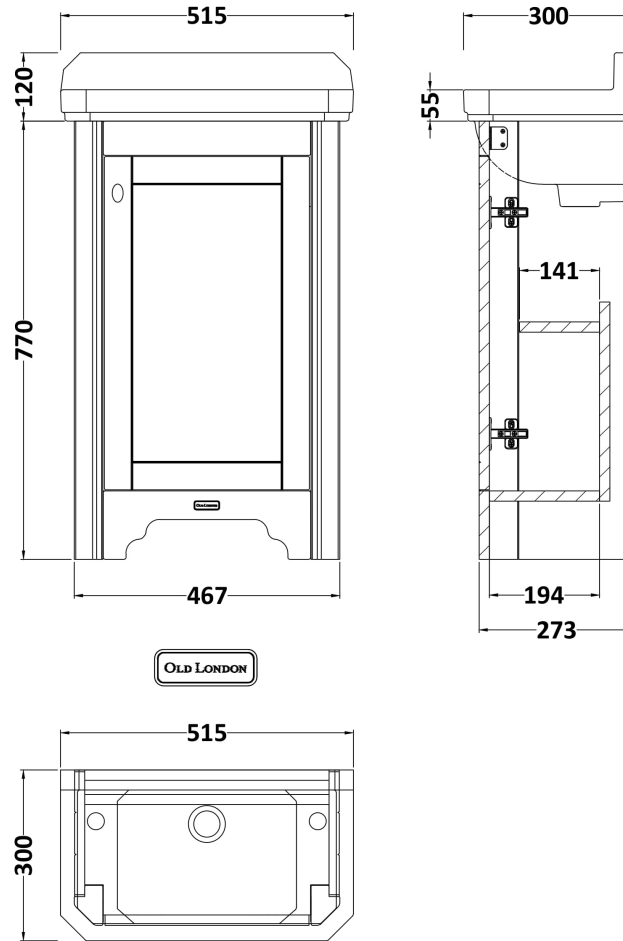

Sales Code: LOF469

Description: 515mm 1-Door Unit & Basin 2Th

Packaging Details

Barcode: 5056211820055

Sales Code: LON402

Description: 515mm Basin Unit

Product Dimensions

Height (mm):	770
Width (mm):	273
Depth (mm):	467
Nett Weight (kg):	17.5

Packaging Dimensions

Height (mm):	800
Width (mm):	497
Depth (mm):	303
Gross Weight (kg):	18

Packaging Data

Box Colour:	Brown Cardboard Box
Box Qty:	1
Label Size:	150 x 100
Label Colour:	White Label
Label Qty:	2

Outer Box Dimensions (If Applicable)

Height (mm):	
Width (mm):	
Depth (mm):	
Gross Weight (kg):	
Barcode:	5056211818526

Product Details

Country of Origin:	United Kingdom
Fitting Instruction:	No
Certification:	FSC: Yes CE:
Colour:	Timeless Sand
Construction Method:	Cam & Wood Dowel
Construction Type:	Rigid
Cabinet Finish:	Mdf Vinyl Textured Woodgrain
Fascia Finish:	Mdf Vinyl Textured Woodgrain
Cabinet Thickness (mm):	18
Fascia Thickness (mm):	18
Drawer Included:	No
Drawer Type:	Not Applicable
No of Shelves:	1
Hinge Type:	95 Degree Inset Clip-On S/C
Hinge Included:	Yes
Adjustable Legs:	Not Applicable
Fixings Included:	Not Required
Handle Style:	Traditional
Handle Included:	Yes
Waste Shroud:	No
Handle Type:	Knob

Sales Code: NCS829

Description: 515mm Cloakroom Basin 2Th

Product Dimensions

Height (mm):	270
Width (mm):	515
Depth (mm):	300
Nett Weight (kg):	9.55

Packaging Dimensions

Height (mm):	280
Width (mm):	310
Depth (mm):	525
Gross Weight (kg):	10.1