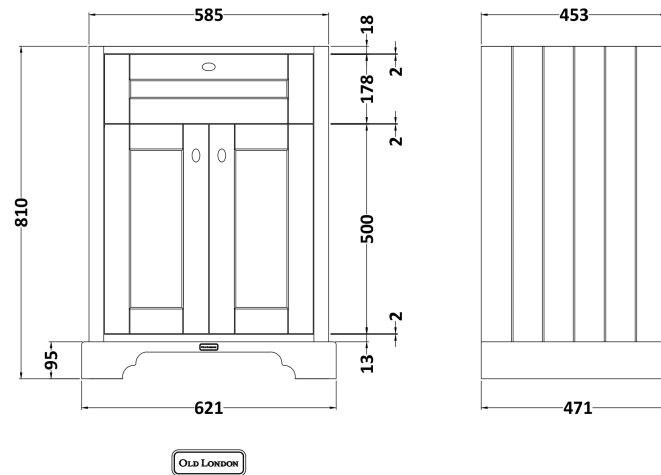

Sales Code: LOF424

Description: 600 2-Door Unit & Marble Top 3Th

Packaging Details

Barcode: 5056211819578

Sales Code: LON403

Description: 600 2-Door Basin Unit

Product Dimensions

Height (mm):	810
Width (mm):	621
Depth (mm):	471
Nett Weight (kg):	29.5

Packaging Dimensions

Height (mm):	840
Width (mm):	651
Depth (mm):	511
Gross Weight (kg):	30

Packaging Data

Box Colour:	Brown Cardboard Box
Box Qty:	1
Label Size:	150 x 100
Label Colour:	White Label
Label Qty:	2

Outer Box Dimensions (If Applicable)

Height (mm):	
Width (mm):	
Depth (mm):	
Gross Weight (kg):	
Barcode:	5056211818014

Product Details

Country of Origin:	United Kingdom
Fitting Instruction:	No
Certification:	FSC: Yes CE:
Colour:	Timeless Sand
Construction Method:	Cam & Wood Dowel
Construction Type:	Rigid
Cabinet Finish:	Mdf Vinyl Textured Woodgrain
Fascia Finish:	Mdf Vinyl Textured Woodgrain
Cabinet Thickness (mm):	18
Fascia Thickness (mm):	18
Drawer Included:	No
Drawer Type:	Not Applicable
No of Shelves:	1
Hinge Type:	95 Degree Inset Clip-On S/C
Hinge Included:	Yes
Adjustable Legs:	Not Applicable
Fixings Included:	Not Required
Handle Style:	Traditional
Handle Included:	Yes
Waste Shroud:	No
Handle Type:	Knob

Sales Code: LOM224

Description: 600 Single Bowl Marble Top 3Th

Product Dimensions

Height (mm):	268
Width (mm):	620
Depth (mm):	463
Nett Weight (kg):	13.5

Packaging Dimensions

Height (mm):	310
Width (mm):	700
Depth (mm):	550
Gross Weight (kg):	14