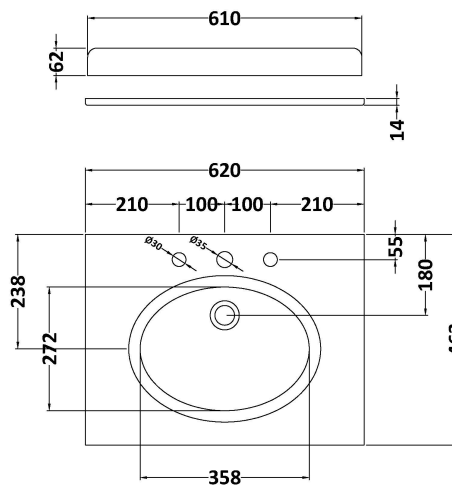

Packaging Dimensions

Height (mm):	840
Width (mm):	651
Depth (mm):	511
Gross Weight (kg):	30

Packaging Data

Box Colour:	Brown Cardboard Box
Box Qty:	1
Label Size:	150 x 100
Label Colour:	White Label
Label Qty:	2

Outer Box Dimensions (If Applicable)

Height (mm):	
Width (mm):	
Depth (mm):	
Gross Weight (kg):	
Barcode:	5056211818014

Product Details

Country of Origin:	United Kingdom
Fitting Instruction:	No
Certification:	FSC: Yes CE:
Colour:	Timeless Sand
Construction Method:	Cam & Wood Dowel
Construction Type:	Rigid
Cabinet Finish:	Mdf Vinyl Textured Woodgrain
Fascia Finish:	Mdf Vinyl Textured Woodgrain
Cabinet Thickness (mm):	18
Fascia Thickness (mm):	18
Drawer Included:	No
Drawer Type:	Not Applicable
No of Shelves:	1
Hinge Type:	95 Degree Inset Clip-On S/C
Hinge Included:	Yes
Adjustable Legs:	Not Applicable
Fixings Included:	Not Required
Handle Style:	Traditional
Handle Included:	Yes
Waste Shroud:	No
Handle Type:	Knob

Sales Code: LOM224

Description: 600 Single Bowl Marble Top 3Th

Product Dimensions

Height (mm):	268
Width (mm):	620
Depth (mm):	463
Nett Weight (kg):	13.5

Packaging Dimensions

Height (mm):	310
Width (mm):	700
Depth (mm):	550
Gross Weight (kg):	14

Packaging Data

Box Colour:	White Cardboard Box
Box Qty:	1
Label Size:	100 x 50
Label Colour:	White Label
Label Qty:	2

Outer Box Dimensions (If Applicable)

Height (mm):	
Width (mm):	
Depth (mm):	
Gross Weight (kg):	
Barcode:	5056211818991