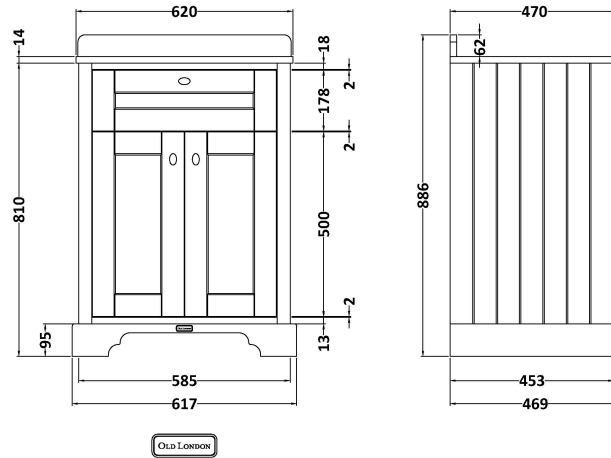

Sales Code: LOF424

Description: 600 2-Door Unit & Marble Top 3Th

Packaging Details

Barcode: 5056211819578

Sales Code: LON403

Description: 600 2-Door Basin Unit

Product Dimensions

Height (mm):	810
Width (mm):	621
Depth (mm):	471
Nett Weight (kg):	29.5

Packaging Dimensions

Height (mm):	840
Width (mm):	651
Depth (mm):	511
Gross Weight (kg):	30

Packaging Data

Box Colour:	Brown Cardboard Box
Box Qty:	1
Label Size:	150 x 100
Label Colour:	White Label
Label Qty:	2

Outer Box Dimensions (If Applicable)

Height (mm):	
Width (mm):	
Depth (mm):	
Gross Weight (kg):	
Barcode:	5056211818014

Product Details

Country of Origin:	United Kingdom
Fitting Instruction:	No
Certification:	FSC: Yes CE:
Colour:	Timeless Sand
Construction Method:	Cam & Wood Dowel
Construction Type:	Rigid
Cabinet Finish:	Mdf Vinyl Textured Woodgrain
Fascia Finish:	Mdf Vinyl Textured Woodgrain
Cabinet Thickness (mm):	18
Fascia Thickness (mm):	18
Drawer Included:	No
Drawer Type:	Not Applicable
No of Shelves:	1
Hinge Type:	95 Degree Inset Clip-On S/C
Hinge Included:	Yes
Adjustable Legs:	Not Applicable
Fixings Included:	Not Required
Handle Style:	Traditional
Handle Included:	Yes
Waste Shroud:	No
Handle Type:	Knob

Sales Code: LOM224

Description: 600 Single Bowl Marble Top 3Th

Product Dimensions

Height (mm):	268
Width (mm):	620
Depth (mm):	463
Nett Weight (kg):	13.5

Packaging Dimensions

Height (mm):	310
Width (mm):	700
Depth (mm):	550
Gross Weight (kg):	14