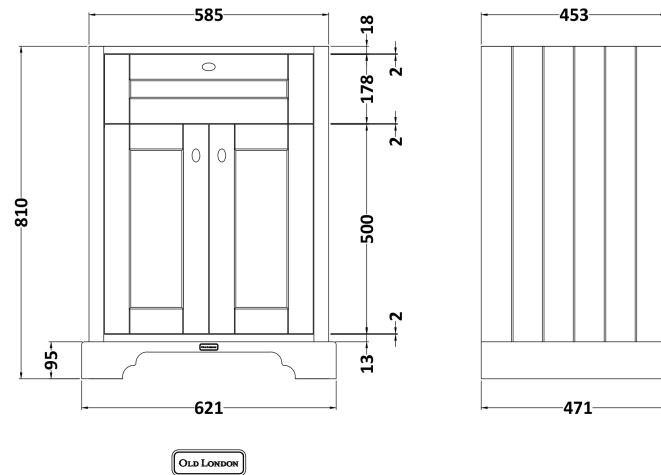

Sales Code: LOF421

Description: 600 2-Door Unit & Marble Top 1Th

Packaging Details

Barcode: 5056211819486

Sales Code: LON403

Description: 600 2-Door Basin Unit

Product Dimensions

Height (mm):	810
Width (mm):	621
Depth (mm):	471
Nett Weight (kg):	29.5

Packaging Dimensions

Height (mm):	840
Width (mm):	651
Depth (mm):	511
Gross Weight (kg):	30

Packaging Data

Box Colour:	Brown Cardboard Box
Box Qty:	1
Label Size:	150 x 100
Label Colour:	White Label
Label Qty:	2

Outer Box Dimensions (If Applicable)

Height (mm):	
Width (mm):	
Depth (mm):	
Gross Weight (kg):	
Barcode:	5056211818014

Product Details

Country of Origin:	United Kingdom
Fitting Instruction:	No
Certification:	FSC: Yes CE:
Colour:	Timeless Sand
Construction Method:	Cam & Wood Dowel
Construction Type:	Rigid
Cabinet Finish:	Mdf Vinyl Textured Woodgrain
Fascia Finish:	Mdf Vinyl Textured Woodgrain
Cabinet Thickness (mm):	18
Fascia Thickness (mm):	18
Drawer Included:	No
Drawer Type:	Not Applicable
No of Shelves:	1
Hinge Type:	95 Degree Inset Clip-On S/C
Hinge Included:	Yes
Adjustable Legs:	Not Applicable
Fixings Included:	Not Required
Handle Style:	Traditional
Handle Included:	Yes
Waste Shroud:	No
Handle Type:	Knob

Sales Code: LOM221

Description: 600 Single Bowl Marble Top 1Th

Product Dimensions

Height (mm):	268
Width (mm):	620
Depth (mm):	463
Nett Weight (kg):	13.5

Packaging Dimensions

Height (mm):	310
Width (mm):	700
Depth (mm):	550
Gross Weight (kg):	14