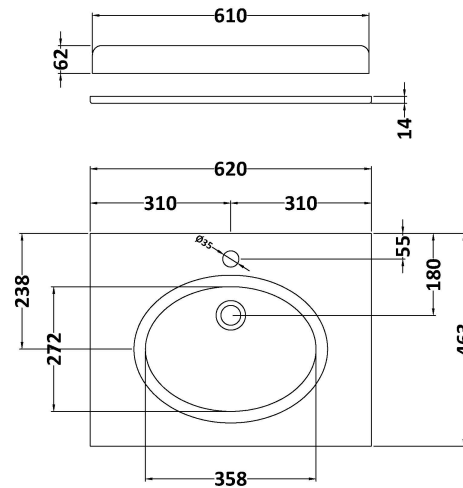

Packaging Dimensions

Height (mm):	840
Width (mm):	651
Depth (mm):	511
Gross Weight (kg):	30

Packaging Data

Box Colour:	Brown Cardboard Box
Box Qty:	1
Label Size:	150 x 100
Label Colour:	White Label
Label Qty:	2

Outer Box Dimensions (If Applicable)

Height (mm):	
Width (mm):	
Depth (mm):	
Gross Weight (kg):	
Barcode:	5056211818014

Product Details

Country of Origin:	United Kingdom
Fitting Instruction:	No
Certification:	FSC: Yes CE:
Colour:	Timeless Sand
Construction Method:	Cam & Wood Dowel
Construction Type:	Rigid
Cabinet Finish:	Mdf Vinyl Textured Woodgrain
Fascia Finish:	Mdf Vinyl Textured Woodgrain
Cabinet Thickness (mm):	18
Fascia Thickness (mm):	18
Drawer Included:	No
Drawer Type:	Not Applicable
No of Shelves:	1
Hinge Type:	95 Degree Inset Clip-On S/C
Hinge Included:	Yes
Adjustable Legs:	Not Applicable
Fixings Included:	Not Required
Handle Style:	Traditional
Handle Included:	Yes
Waste Shroud:	No
Handle Type:	Knob

Sales Code: LOM221

Description: 600 Single Bowl Marble Top 1Th

Product Dimensions

Height (mm):	268
Width (mm):	620
Depth (mm):	463
Nett Weight (kg):	13.5

Packaging Dimensions

Height (mm):	310
Width (mm):	700
Depth (mm):	550
Gross Weight (kg):	14

Packaging Data

Box Colour:	White Cardboard Box
Box Qty:	1
Label Size:	100 x 50
Label Colour:	White Label
Label Qty:	2

Outer Box Dimensions (If Applicable)

Height (mm):	
Width (mm):	
Depth (mm):	
Gross Weight (kg):	
Barcode:	5056211818960