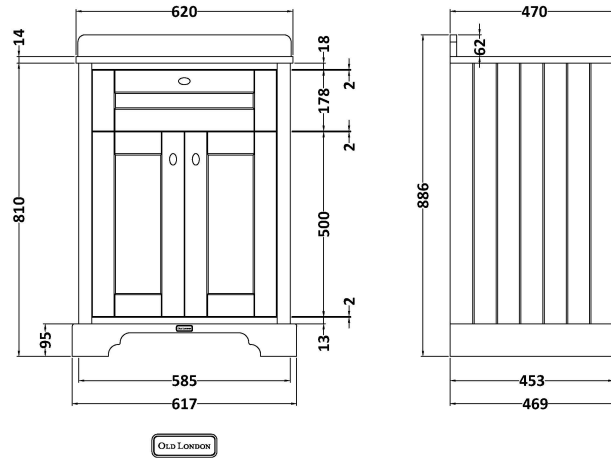

Sales Code: LOF421

Description: 600 2-Door Unit & Marble Top 1Th

Packaging Details

Barcode: 5056211819486

Sales Code: LON403

Description: 600 2-Door Basin Unit

Product Dimensions

Height (mm):	810
Width (mm):	621
Depth (mm):	471
Nett Weight (kg):	29.5

Packaging Dimensions

Height (mm):	840
Width (mm):	651
Depth (mm):	511
Gross Weight (kg):	30

Packaging Data

Box Colour:	Brown Cardboard Box
Box Qty:	1
Label Size:	150 x 100
Label Colour:	White Label
Label Qty:	2

Outer Box Dimensions (If Applicable)

Height (mm):	
Width (mm):	
Depth (mm):	
Gross Weight (kg):	
Barcode:	5056211818014

Product Details

Country of Origin:	United Kingdom
Fitting Instruction:	No
Certification:	FSC: Yes CE:
Colour:	Timeless Sand
Construction Method:	Cam & Wood Dowel
Construction Type:	Rigid
Cabinet Finish:	Mdf Vinyl Textured Woodgrain
Fascia Finish:	Mdf Vinyl Textured Woodgrain
Cabinet Thickness (mm):	18
Fascia Thickness (mm):	18
Drawer Included:	No
Drawer Type:	Not Applicable
No of Shelves:	1
Hinge Type:	95 Degree Inset Clip-On S/C
Hinge Included:	Yes
Adjustable Legs:	Not Applicable
Fixings Included:	Not Required
Handle Style:	Traditional
Handle Included:	Yes
Waste Shroud:	No
Handle Type:	Knob

Sales Code: LOM221

Description: 600 Single Bowl Marble Top 1Th

Product Dimensions

Height (mm):	268
Width (mm):	620
Depth (mm):	463
Nett Weight (kg):	13.5

Packaging Dimensions

Height (mm):	310
Width (mm):	700
Depth (mm):	550
Gross Weight (kg):	14