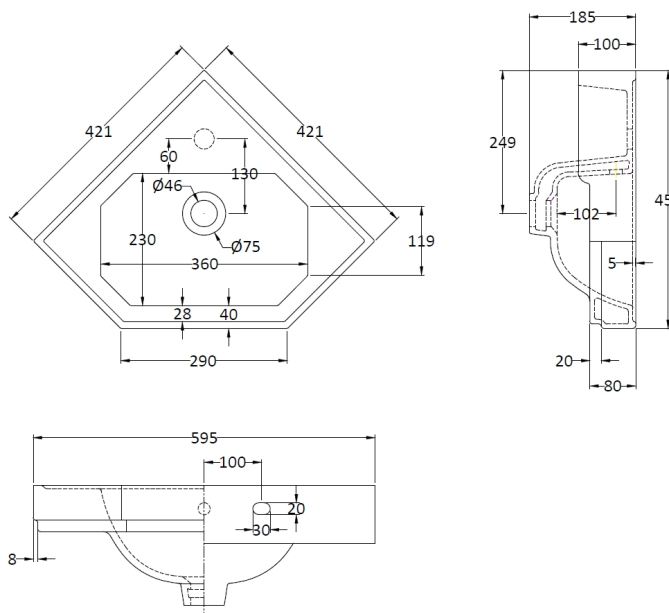

### Product Dimensions

Height (mm):	770
Width (mm):	573
Depth (mm):	425
Nett Weight (kg):	17.2

### Outer Box Dimensions (If Applicable)

Height (mm):	
Width (mm):	
Depth (mm):	
Gross Weight (kg):	
Barcode:	5056211818496

### Product Dimensions

Height (mm):	190
Width (mm):	600
Depth (mm):	450
Nett Weight (kg):	9

### Packaging Dimensions

Height (mm):	210
Width (mm):	440
Depth (mm):	440
Gross Weight (kg):	9.5