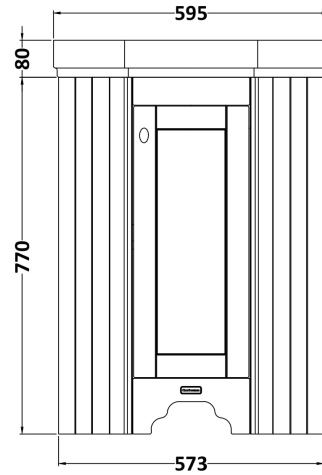

Sales Code: LOF409

Description: Corner 2-Door Unit & Basin 1Th