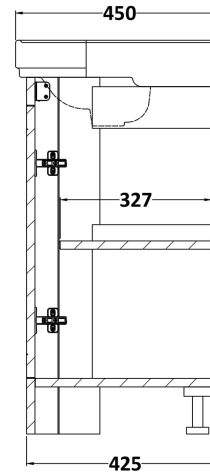

Sales Code: LOF409

Description: Corner 2-Door Unit & Basin 1Th