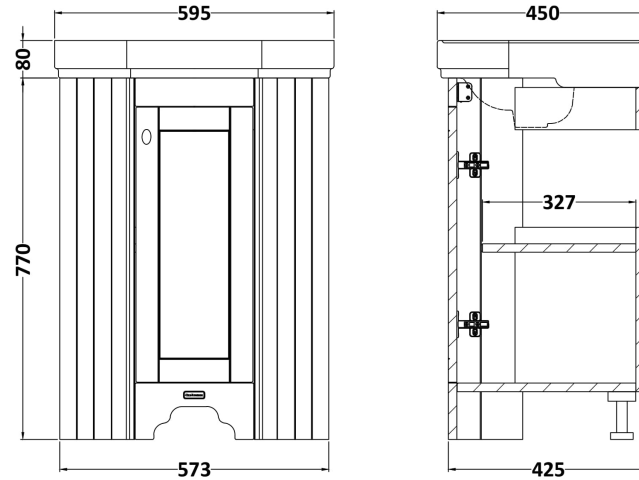

Sales Code: LON480

Description: Corner Basin Unit

OLD LONDON