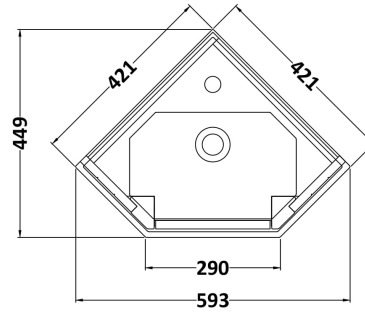

Sales Code: LOF409

Description: Corner 2-Door Unit & Basin 1Th

OLD LONDON

Packaging Details

Barcode: 5056211820024