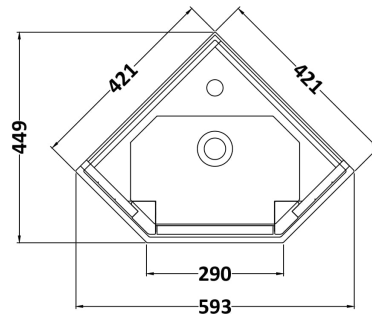

### Product Dimensions

Height (mm):	770
Width (mm):	573
Depth (mm):	425
Nett Weight (kg):	17.2

### Packaging Dimensions

Height (mm):	800
Width (mm):	436
Depth (mm):	436
Gross Weight (kg):	17.7

### Outer Box Dimensions (If Applicable)

Height (mm):	
Width (mm):	
Depth (mm):	
Gross Weight (kg):	
Barcode:	5056211818496

### Product Dimensions

Height (mm):	190
Width (mm):	600
Depth (mm):	450
Nett Weight (kg):	9