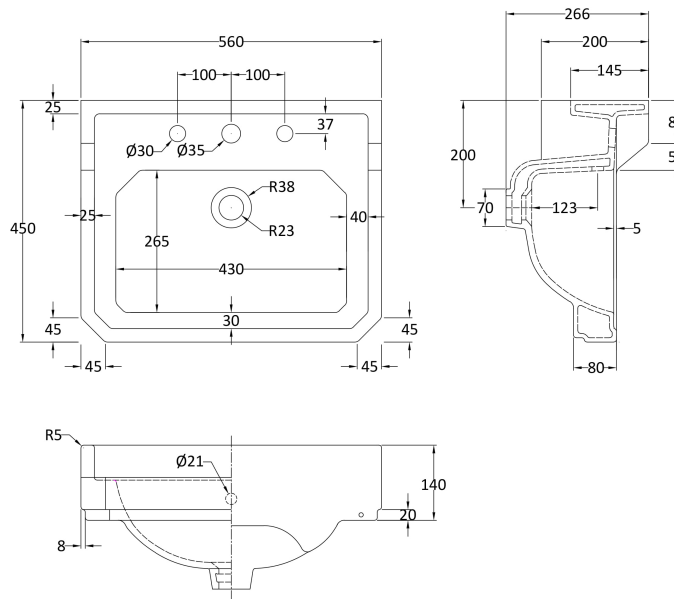

Packaging Dimensions

Height (mm):	800
Width (mm):	567
Depth (mm):	488
Gross Weight (kg):	24

Packaging Data

Box Colour:	Brown Cardboard Box
Box Qty:	1
Label Size:	150 x 100
Label Colour:	White Label
Label Qty:	2

Outer Box Dimensions (If Applicable)

Height (mm):	
Width (mm):	
Depth (mm):	
Gross Weight (kg):	
Barcode:	5056211818946

Product Details

Country of Origin:	United Kingdom
Fitting Instruction:	No
Certification:	FSC: Yes CE:
Colour:	Twilight Blue
Construction Method:	Cam & Wood Dowel
Construction Type:	Rigid
Cabinet Finish:	Mdf Vinyl Textured Woodgrain
Fascia Finish:	Mdf Vinyl Textured Woodgrain
Cabinet Thickness (mm):	18
Fascia Thickness (mm):	18
Drawer Included:	No
Drawer Type:	Not Applicable
No of Shelves:	1
Hinge Type:	95 Degree Inset Clip-On S/C
Hinge Included:	Yes
Adjustable Legs:	Not Applicable
Fixings Included:	Not Required
Handle Style:	Traditional
Handle Included:	Yes
Waste Shroud:	No
Handle Type:	Knob

Sales Code: NCS884B

Description: 560mm Basin 3Th

Product Dimensions

Height (mm):	266
Width (mm):	560
Depth (mm):	450
Nett Weight (kg):	16.7

Packaging Dimensions

Height (mm):	287
Width (mm):	575
Depth (mm):	490
Gross Weight (kg):	17.5

Packaging Data

Box Colour:	Brown Cardboard Box - Printed
Box Qty:	1
Label Size:	100 x 50
Label Colour:	White Label
Label Qty:	2

Outer Box Dimensions (If Applicable)

Height (mm):	
Width (mm):	
Depth (mm):	
Gross Weight (kg):	
Barcode:	5055275810811