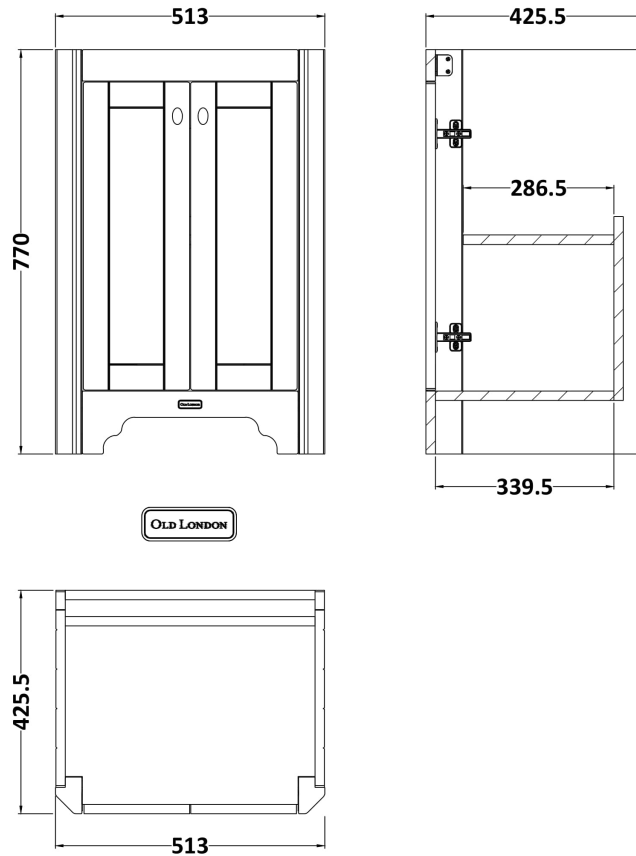

Sales Code: LOF375

Description: 560mm 2-Door Unit & Basin 3Th

Packaging Details

Barcode: 5056211820246

Sales Code: LON335

Description: 560 Basin Unit

Product Dimensions

Height (mm):	770
Width (mm):	513
Depth (mm):	426
Nett Weight (kg):	23.5

Packaging Dimensions

Height (mm):	800
Width (mm):	567
Depth (mm):	488
Gross Weight (kg):	24

Packaging Data

Box Colour:	Brown Cardboard Box
Box Qty:	1
Label Size:	150 x 100
Label Colour:	White Label
Label Qty:	2

Outer Box Dimensions (If Applicable)

Height (mm):	
Width (mm):	
Depth (mm):	
Gross Weight (kg):	
Barcode:	5056211818946

Product Details

Country of Origin:	United Kingdom
Fitting Instruction:	No
Certification:	FSC: Yes CE:
Colour:	Twilight Blue
Construction Method:	Cam & Wood Dowel
Construction Type:	Rigid
Cabinet Finish:	Mdf Vinyl Textured Woodgrain
Fascia Finish:	Mdf Vinyl Textured Woodgrain
Cabinet Thickness (mm):	18
Fascia Thickness (mm):	18
Drawer Included:	No
Drawer Type:	Not Applicable
No of Shelves:	1
Hinge Type:	95 Degree Inset Clip-On S/C
Hinge Included:	Yes
Adjustable Legs:	Not Applicable
Fixings Included:	Not Required
Handle Style:	Traditional
Handle Included:	Yes
Waste Shroud:	No
Handle Type:	Knob

Sales Code: NCS884B

Description: 560mm Basin 3Th

Product Dimensions

Height (mm):	266
Width (mm):	560
Depth (mm):	450
Nett Weight (kg):	16.7

Packaging Dimensions

Height (mm):	287
Width (mm):	575
Depth (mm):	490
Gross Weight (kg):	17.5