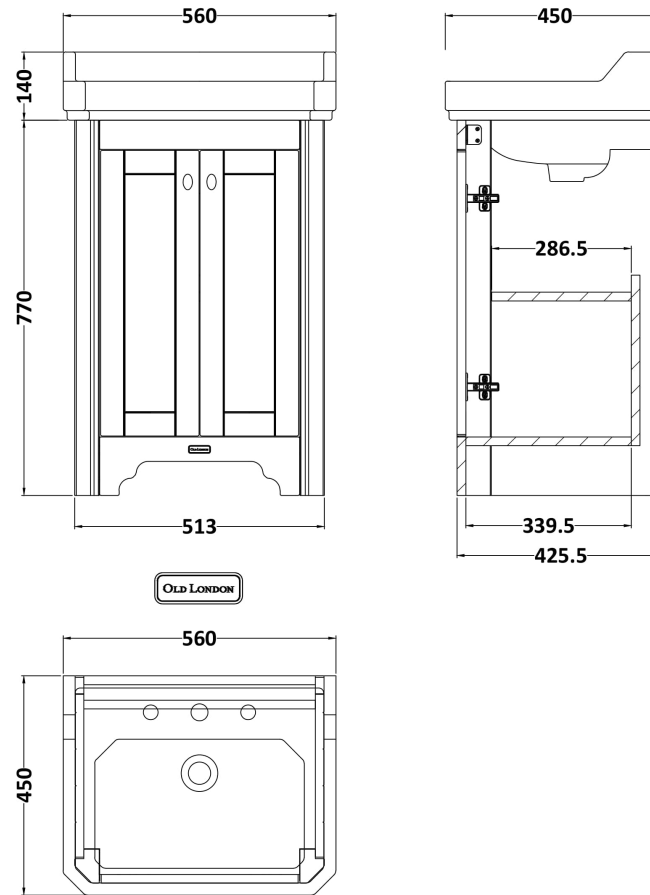

Sales Code: LOF375

Description: 560mm 2-Door Unit & Basin 3Th

Packaging Details

Barcode: 5056211820246

Sales Code: LON335

Description: 560 Basin Unit

Product Dimensions

Height (mm):	770
Width (mm):	513
Depth (mm):	426
Nett Weight (kg):	23.5

Packaging Dimensions

Height (mm):	800
Width (mm):	567
Depth (mm):	488
Gross Weight (kg):	24

Packaging Data

Box Colour:	Brown Cardboard Box
Box Qty:	1
Label Size:	150 x 100
Label Colour:	White Label
Label Qty:	2

Outer Box Dimensions (If Applicable)

Height (mm):	
Width (mm):	
Depth (mm):	
Gross Weight (kg):	
Barcode:	5056211818946

Product Details

Country of Origin:	United Kingdom
Fitting Instruction:	No
Certification:	FSC: Yes CE:
Colour:	Twilight Blue
Construction Method:	Cam & Wood Dowel
Construction Type:	Rigid
Cabinet Finish:	Mdf Vinyl Textured Woodgrain
Fascia Finish:	Mdf Vinyl Textured Woodgrain
Cabinet Thickness (mm):	18
Fascia Thickness (mm):	18
Drawer Included:	No
Drawer Type:	Not Applicable
No of Shelves:	1
Hinge Type:	95 Degree Inset Clip-On S/C
Hinge Included:	Yes
Adjustable Legs:	Not Applicable
Fixings Included:	Not Required
Handle Style:	Traditional
Handle Included:	Yes
Waste Shroud:	No
Handle Type:	Knob

Sales Code: NCS884B

Description: 560mm Basin 3Th

Product Dimensions

Height (mm):	266
Width (mm):	560
Depth (mm):	450
Nett Weight (kg):	16.7

Packaging Dimensions

Height (mm):	287
Width (mm):	575
Depth (mm):	490
Gross Weight (kg):	17.5