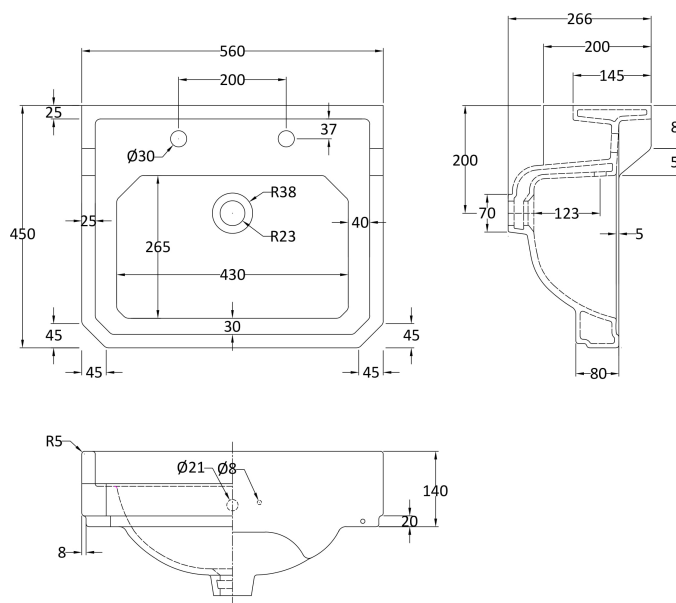

Packaging Dimensions

Height (mm):	800
Width (mm):	567
Depth (mm):	488
Gross Weight (kg):	24

Packaging Data

Box Colour:	Brown Cardboard Box
Box Qty:	1
Label Size:	150 x 100
Label Colour:	White Label
Label Qty:	2

Outer Box Dimensions (If Applicable)

Height (mm):	
Width (mm):	
Depth (mm):	
Gross Weight (kg):	
Barcode:	5056211818946

Product Details

Country of Origin:	United Kingdom
Fitting Instruction:	No
Certification:	FSC: Yes CE:
Colour:	Twilight Blue
Construction Method:	Cam & Wood Dowel
Construction Type:	Rigid
Cabinet Finish:	Mdf Vinyl Textured Woodgrain
Fascia Finish:	Mdf Vinyl Textured Woodgrain
Cabinet Thickness (mm):	18
Fascia Thickness (mm):	18
Drawer Included:	No
Drawer Type:	Not Applicable
No of Shelves:	1
Hinge Type:	95 Degree Inset Clip-On S/C
Hinge Included:	Yes
Adjustable Legs:	Not Applicable
Fixings Included:	Not Required
Handle Style:	Traditional
Handle Included:	Yes
Waste Shroud:	No
Handle Type:	Knob

Sales Code: NCS884

Description: 560mm Basin 2Th

Product Dimensions

Height (mm):	266
Width (mm):	560
Depth (mm):	450
Nett Weight (kg):	16.7

Packaging Dimensions

Height (mm):	287
Width (mm):	575
Depth (mm):	490
Gross Weight (kg):	17.5

Packaging Data

Box Colour:	Brown Cardboard Box - Printed
Box Qty:	1
Label Size:	100 x 50
Label Colour:	Not Applicable
Label Qty:	0

Outer Box Dimensions (If Applicable)

Height (mm):	
Width (mm):	
Depth (mm):	
Gross Weight (kg):	
Barcode:	5055369040025