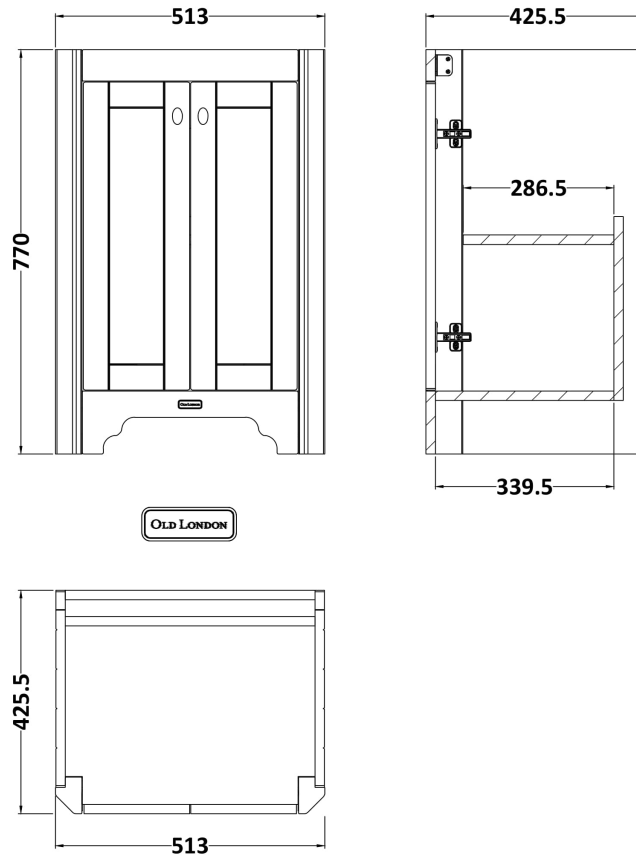

Sales Code: LOF374

Description: 560mm 2-Door Unit & Basin 2Th

Packaging Details

Barcode: 5056211820215

Sales Code: LON335

Description: 560 Basin Unit

Product Dimensions

Height (mm):	770
Width (mm):	513
Depth (mm):	426
Nett Weight (kg):	23.5

Packaging Dimensions

Height (mm):	800
Width (mm):	567
Depth (mm):	488
Gross Weight (kg):	24

Packaging Data

Box Colour:	Brown Cardboard Box
Box Qty:	1
Label Size:	150 x 100
Label Colour:	White Label
Label Qty:	2

Outer Box Dimensions (If Applicable)

Height (mm):	
Width (mm):	
Depth (mm):	
Gross Weight (kg):	
Barcode:	5056211818946

Product Details

Country of Origin:	United Kingdom
Fitting Instruction:	No
Certification:	FSC: Yes CE:
Colour:	Twilight Blue
Construction Method:	Cam & Wood Dowel
Construction Type:	Rigid
Cabinet Finish:	Mdf Vinyl Textured Woodgrain
Fascia Finish:	Mdf Vinyl Textured Woodgrain
Cabinet Thickness (mm):	18
Fascia Thickness (mm):	18
Drawer Included:	No
Drawer Type:	Not Applicable
No of Shelves:	1
Hinge Type:	95 Degree Inset Clip-On S/C
Hinge Included:	Yes
Adjustable Legs:	Not Applicable
Fixings Included:	Not Required
Handle Style:	Traditional
Handle Included:	Yes
Waste Shroud:	No
Handle Type:	Knob

Sales Code: NCS884

Description: 560mm Basin 2Th

Product Dimensions

Height (mm):	266
Width (mm):	560
Depth (mm):	450
Nett Weight (kg):	16.7

Packaging Dimensions

Height (mm):	287
Width (mm):	575
Depth (mm):	490
Gross Weight (kg):	17.5