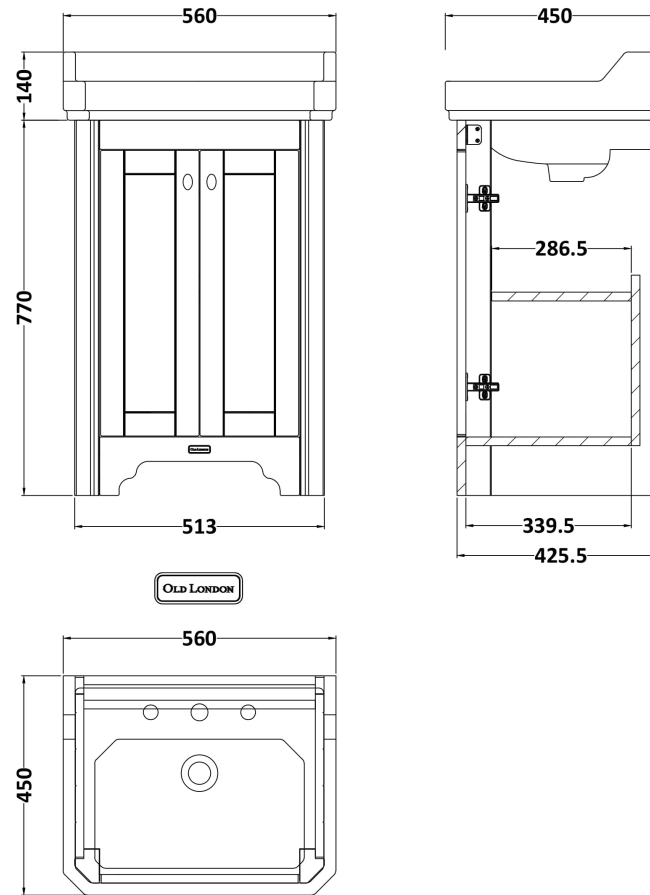

Sales Code: LOF374

Description: 560mm 2-Door Unit & Basin 2Th

Packaging Details

Barcode: 5056211820215

Sales Code: LON335

Description: 560 Basin Unit

Product Dimensions

Height (mm):	770
Width (mm):	513
Depth (mm):	426
Nett Weight (kg):	23.5

Packaging Dimensions

Height (mm):	800
Width (mm):	567
Depth (mm):	488
Gross Weight (kg):	24

Packaging Data

Box Colour:	Brown Cardboard Box
Box Qty:	1
Label Size:	150 x 100
Label Colour:	White Label
Label Qty:	2

Outer Box Dimensions (If Applicable)

Height (mm):	
Width (mm):	
Depth (mm):	
Gross Weight (kg):	
Barcode:	5056211818946

Product Details

Country of Origin:	United Kingdom
Fitting Instruction:	No
Certification:	FSC: Yes CE:
Colour:	Twilight Blue
Construction Method:	Cam & Wood Dowel
Construction Type:	Rigid
Cabinet Finish:	Mdf Vinyl Textured Woodgrain
Fascia Finish:	Mdf Vinyl Textured Woodgrain
Cabinet Thickness (mm):	18
Fascia Thickness (mm):	18
Drawer Included:	No
Drawer Type:	Not Applicable
No of Shelves:	1
Hinge Type:	95 Degree Inset Clip-On S/C
Hinge Included:	Yes
Adjustable Legs:	Not Applicable
Fixings Included:	Not Required
Handle Style:	Traditional
Handle Included:	Yes
Waste Shroud:	No
Handle Type:	Knob

Sales Code: NCS884

Description: 560mm Basin 2Th

Product Dimensions

Height (mm):	266
Width (mm):	560
Depth (mm):	450
Nett Weight (kg):	16.7

Packaging Dimensions

Height (mm):	287
Width (mm):	575
Depth (mm):	490
Gross Weight (kg):	17.5