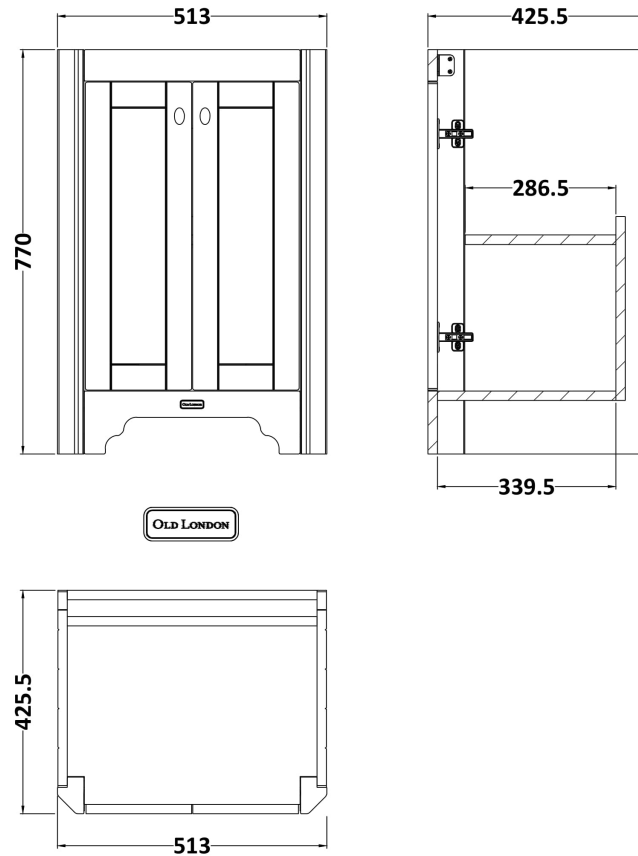

### Product Dimensions

Height (mm):	770
Width (mm):	513
Depth (mm):	426
Nett Weight (kg):	23.5

### Packaging Dimensions

Height (mm):	800
Width (mm):	567
Depth (mm):	488
Gross Weight (kg):	24

### Product Dimensions

Height (mm):	266
Width (mm):	560
Depth (mm):	450
Nett Weight (kg):	16.7

### Packaging Dimensions

Height (mm):	287
Width (mm):	575
Depth (mm):	490
Gross Weight (kg):	17.5