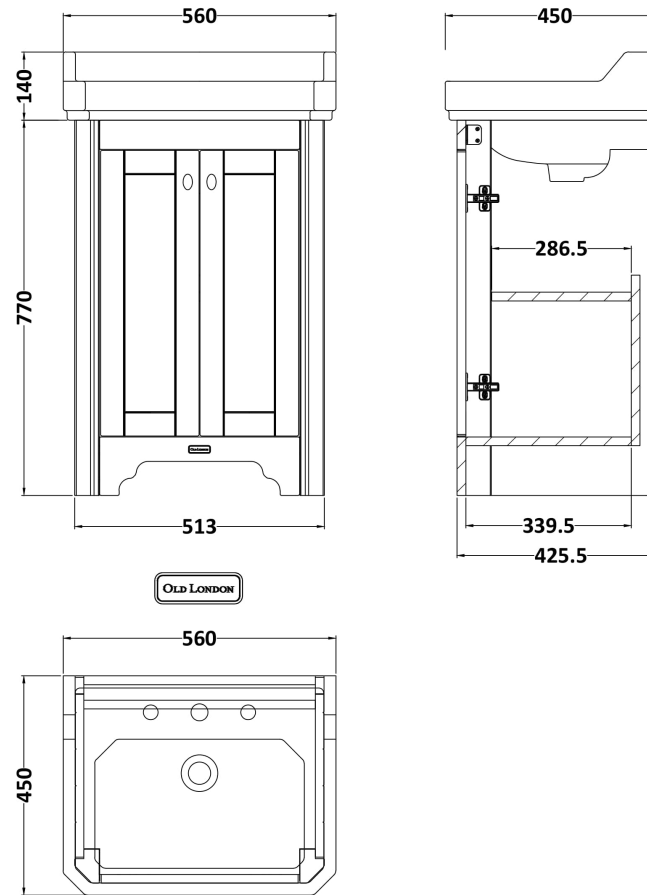

Sales Code: LOF373

Description: 560mm 2-Door Unit & Basin 1Th

Packaging Details

Barcode: 5056211820185