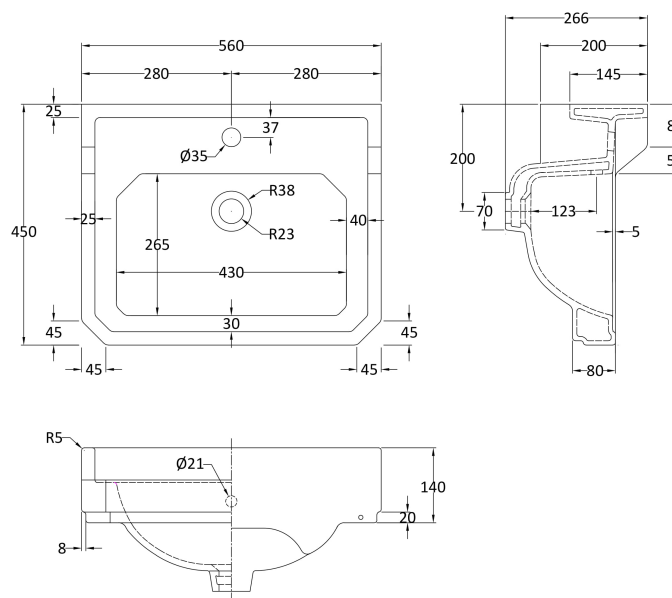

### Product Dimensions

Height (mm):	770
Width (mm):	513
Depth (mm):	426
Nett Weight (kg):	23.5

### Outer Box Dimensions (If Applicable)

Height (mm):	
Width (mm):	
Depth (mm):	
Gross Weight (kg):	
Barcode:	5056211818946

### Product Dimensions

Height (mm):	266
Width (mm):	560
Depth (mm):	450
Nett Weight (kg):	16.7

### Packaging Dimensions

Height (mm):	287
Width (mm):	575
Depth (mm):	490
Gross Weight (kg):	17.5