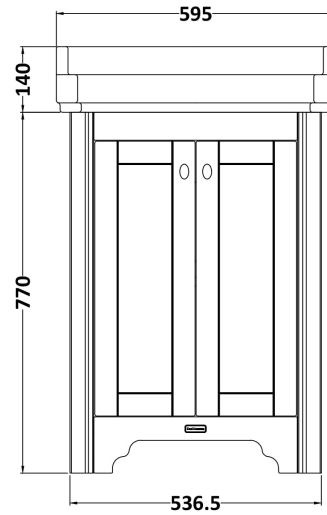

Sales Code: LOF372

Description: 595mm 2-Door Unit & Basin 3Th

OLD LONDON