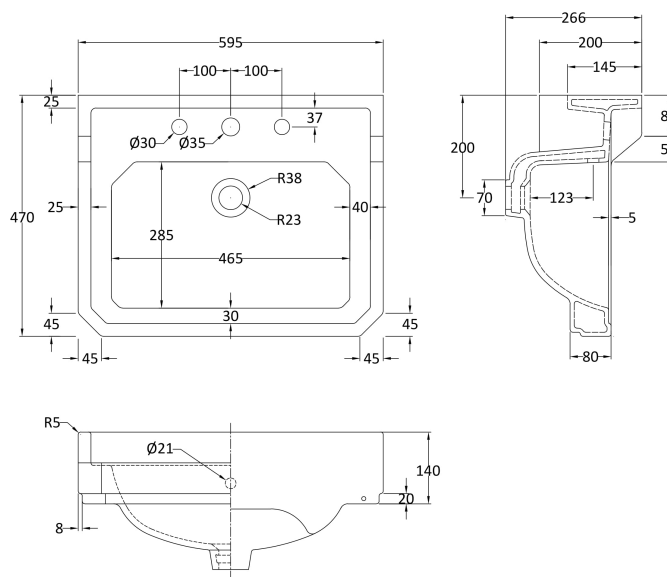

### Product Dimensions

Height (mm):	770
Width (mm):	537
Depth (mm):	458
Nett Weight (kg):	25

### Outer Box Dimensions (If Applicable)

Height (mm):	
Width (mm):	
Depth (mm):	
Gross Weight (kg):	
Barcode:	5056211818915

### Product Dimensions

Height (mm):	266
Width (mm):	595
Depth (mm):	470
Nett Weight (kg):	20.5

### Packaging Dimensions

Height (mm):	287
Width (mm):	615
Depth (mm):	490
Gross Weight (kg):	22.1