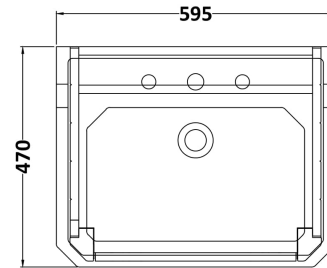

Packaging Details

Barcode: 5056211820154