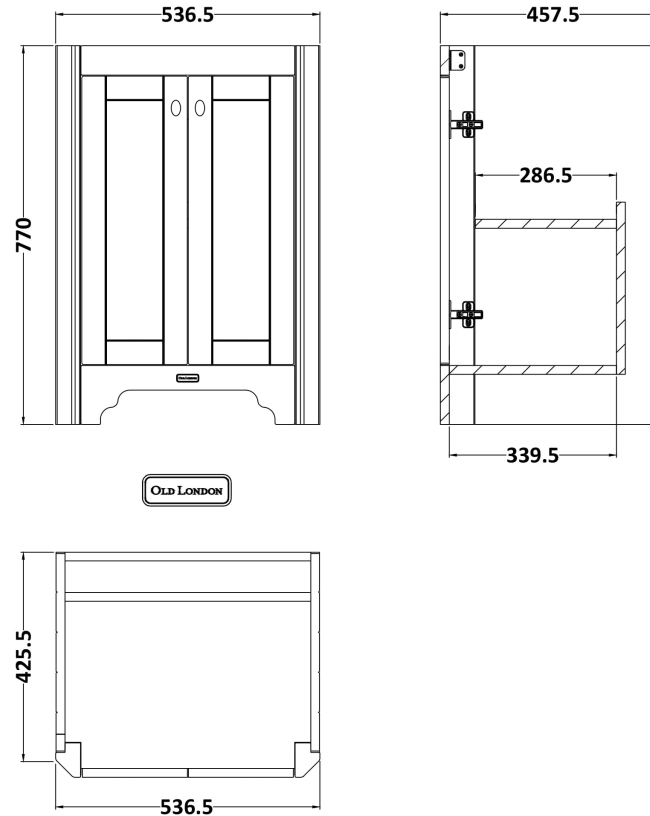

### Product Dimensions

Height (mm):	770
Width (mm):	537
Depth (mm):	458
Nett Weight (kg):	25

### Packaging Dimensions

Height (mm):	800
Width (mm):	543
Depth (mm):	456
Gross Weight (kg):	25.5

### Product Dimensions

Height (mm):	266
Width (mm):	595
Depth (mm):	470
Nett Weight (kg):	20.5

### Packaging Dimensions

Height (mm):	287
Width (mm):	615
Depth (mm):	490
Gross Weight (kg):	22.1