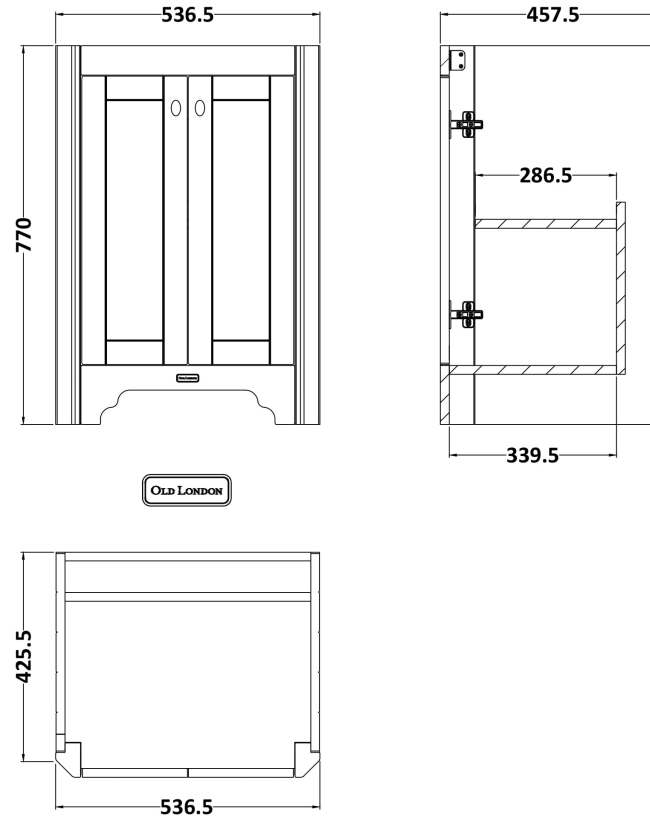

Sales Code: LOF371

Description: 595mm 2-Door Unit & Basin 2Th

OLD LONDON

Packaging Details

Barcode: 5056211820123

Sales Code: LON334

Description: 595 Basin Unit

Product Dimensions

Height (mm):	770
Width (mm):	537
Depth (mm):	458
Nett Weight (kg):	25

Packaging Dimensions

Height (mm):	800
Width (mm):	543
Depth (mm):	456
Gross Weight (kg):	25.5

Packaging Data

Box Colour:	Brown Cardboard Box
Box Qty:	1
Label Size:	150 x 100
Label Colour:	White Label
Label Qty:	2

Outer Box Dimensions (If Applicable)

Height (mm):	
Width (mm):	
Depth (mm):	
Gross Weight (kg):	
Barcode:	5056211818915

Product Details

Country of Origin:	United Kingdom
Fitting Instruction:	No
Certification:	FSC: Yes CE:
Colour:	Twilight Blue
Construction Method:	Cam & Wood Dowel
Construction Type:	Rigid
Cabinet Finish:	Mdf Vinyl Textured Woodgrain
Fascia Finish:	Mdf Vinyl Textured Woodgrain
Cabinet Thickness (mm):	18
Fascia Thickness (mm):	18
Drawer Included:	No
Drawer Type:	Not Applicable
No of Shelves:	1
Hinge Type:	95 Degree Inset Clip-On S/C
Hinge Included:	Yes
Adjustable Legs:	Not Applicable
Fixings Included:	Not Required
Handle Style:	Traditional
Handle Included:	Yes
Waste Shroud:	No
Handle Type:	Knob

Sales Code: NCS882

Description: 595mm Basin 2Th

Product Dimensions

Height (mm):	266
Width (mm):	595
Depth (mm):	470
Nett Weight (kg):	20.5

Packaging Dimensions

Height (mm):	287
Width (mm):	615
Depth (mm):	490
Gross Weight (kg):	22.1