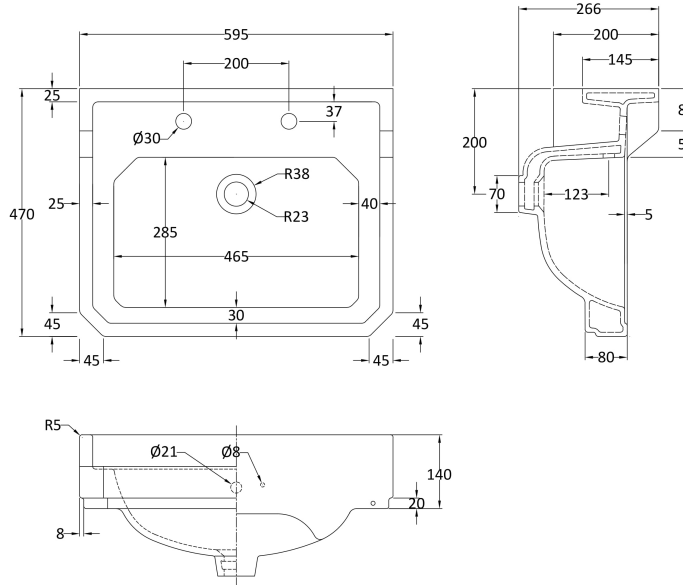

Height (mm):	770
Width (mm):	537
Depth (mm):	458
Nett Weight (kg):	25

Packaging Dimensions

Height (mm):	800
Width (mm):	543
Depth (mm):	456
Gross Weight (kg):	25.5

Packaging Data

Box Colour:	Brown Cardboard Box
Box Qty:	1
Label Size:	150 x 100
Label Colour:	White Label
Label Qty:	2

Outer Box Dimensions (If Applicable)

Height (mm):	
Width (mm):	
Depth (mm):	
Gross Weight (kg):	
Barcode:	5056211818915

Product Details

Country of Origin:	United Kingdom
Fitting Instruction:	No
Certification:	FSC: Yes CE:
Colour:	Twilight Blue
Construction Method:	Cam & Wood Dowel
Construction Type:	Rigid
Cabinet Finish:	Mdf Vinyl Textured Woodgrain
Fascia Finish:	Mdf Vinyl Textured Woodgrain
Cabinet Thickness (mm):	18
Fascia Thickness (mm):	18
Drawer Included:	No
Drawer Type:	Not Applicable
No of Shelves:	1
Hinge Type:	95 Degree Inset Clip-On S/C
Hinge Included:	Yes
Adjustable Legs:	Not Applicable
Fixings Included:	Not Required
Handle Style:	Traditional
Handle Included:	Yes
Waste Shroud:	No
Handle Type:	Knob

Sales Code: NCS882

Description: 595mm Basin 2Th

Product Dimensions

Height (mm):	266
Width (mm):	595
Depth (mm):	470
Nett Weight (kg):	20.5

Packaging Dimensions

Height (mm):	287
Width (mm):	615
Depth (mm):	490
Gross Weight (kg):	22.1

Packaging Data

Box Colour:	Brown Cardboard Box - Printed
Box Qty:	1
Label Size:	100 x 50
Label Colour:	Not Applicable
Label Qty:	0

Outer Box Dimensions (If Applicable)

Height (mm):	
Width (mm):	
Depth (mm):	
Gross Weight (kg):	
Barcode:	5055369038671