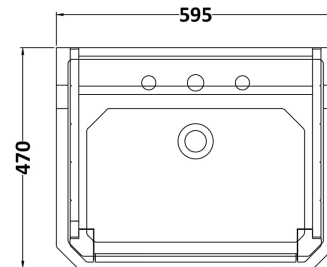

Sales Code: LOF371

Description: 595mm 2-Door Unit & Basin 2Th

OLD LONDON

Packaging Details

Barcode: 5056211820123

Sales Code: LON334

Description: 595 Basin Unit

Product Dimensions

Height (mm):	770
Width (mm):	537
Depth (mm):	458
Nett Weight (kg):	25

Packaging Dimensions

Height (mm):	800
Width (mm):	543
Depth (mm):	456
Gross Weight (kg):	25.5

Packaging Data

Box Colour:	Brown Cardboard Box
Box Qty:	1
Label Size:	150 x 100
Label Colour:	White Label
Label Qty:	2

Outer Box Dimensions (If Applicable)

Height (mm):	
Width (mm):	
Depth (mm):	
Gross Weight (kg):	
Barcode:	5056211818915

Product Details

Country of Origin:	United Kingdom
Fitting Instruction:	No
Certification:	FSC: Yes CE:
Colour:	Twilight Blue
Construction Method:	Cam & Wood Dowel
Construction Type:	Rigid
Cabinet Finish:	Mdf Vinyl Textured Woodgrain
Fascia Finish:	Mdf Vinyl Textured Woodgrain
Cabinet Thickness (mm):	18
Fascia Thickness (mm):	18
Drawer Included:	No
Drawer Type:	Not Applicable
No of Shelves:	1
Hinge Type:	95 Degree Inset Clip-On S/C
Hinge Included:	Yes
Adjustable Legs:	Not Applicable
Fixings Included:	Not Required
Handle Style:	Traditional
Handle Included:	Yes
Waste Shroud:	No
Handle Type:	Knob

Sales Code: NCS882

Description: 595mm Basin 2Th

Product Dimensions

Height (mm):	266
Width (mm):	595
Depth (mm):	470
Nett Weight (kg):	20.5

Packaging Dimensions

Height (mm):	287
Width (mm):	615
Depth (mm):	490
Gross Weight (kg):	22.1