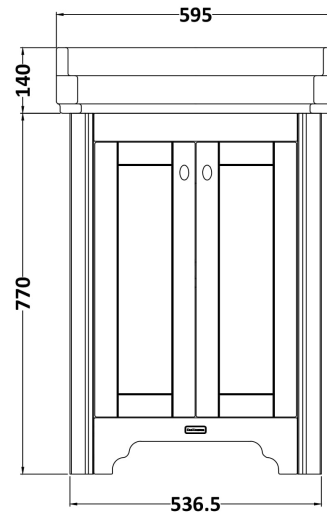

Sales Code: LOF371

Description: 595mm 2-Door Unit & Basin 2Th

OLD LONDON

Packaging Details

Barcode: 5056211820123

Sales Code: LON334

Description: 595 Basin Unit

Product Dimensions

Height (mm):	770
Width (mm):	537
Depth (mm):	458
Nett Weight (kg):	25

Packaging Dimensions

Height (mm):	800
Width (mm):	543
Depth (mm):	456
Gross Weight (kg):	25.5

Packaging Data

Box Colour:	Brown Cardboard Box
Box Qty:	1
Label Size:	150 x 100
Label Colour:	White Label
Label Qty:	2

Outer Box Dimensions (If Applicable)

Height (mm):	
Width (mm):	
Depth (mm):	
Gross Weight (kg):	
Barcode:	5056211818915

Product Details

Country of Origin:	United Kingdom
Fitting Instruction:	No
Certification:	FSC: Yes CE:
Colour:	Twilight Blue
Construction Method:	Cam & Wood Dowel
Construction Type:	Rigid
Cabinet Finish:	Mdf Vinyl Textured Woodgrain
Fascia Finish:	Mdf Vinyl Textured Woodgrain
Cabinet Thickness (mm):	18
Fascia Thickness (mm):	18
Drawer Included:	No
Drawer Type:	Not Applicable
No of Shelves:	1
Hinge Type:	95 Degree Inset Clip-On S/C
Hinge Included:	Yes
Adjustable Legs:	Not Applicable
Fixings Included:	Not Required
Handle Style:	Traditional
Handle Included:	Yes
Waste Shroud:	No
Handle Type:	Knob

Sales Code: NCS882

Description: 595mm Basin 2Th

Product Dimensions

Height (mm):	266
Width (mm):	595
Depth (mm):	470
Nett Weight (kg):	20.5

Packaging Dimensions

Height (mm):	287
Width (mm):	615
Depth (mm):	490
Gross Weight (kg):	22.1