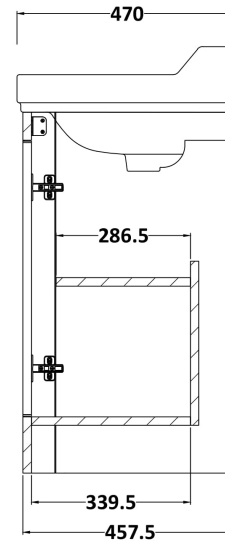

Sales Code: LOF370

Description: 595mm 2-Door Unit & Basin 1Th

OLD LONDON

Packaging Details

Barcode: 5056211820093

Sales Code: LON334

Description: 595 Basin Unit

Product Dimensions

Height (mm):	770
Width (mm):	537
Depth (mm):	458
Nett Weight (kg):	25

Packaging Dimensions

Height (mm):	800
Width (mm):	543
Depth (mm):	456
Gross Weight (kg):	25.5

Packaging Data

Box Colour:	Brown Cardboard Box
Box Qty:	1
Label Size:	150 x 100
Label Colour:	White Label
Label Qty:	2

Outer Box Dimensions (If Applicable)

Height (mm):	
Width (mm):	
Depth (mm):	
Gross Weight (kg):	
Barcode:	5056211818915

Product Details

Country of Origin:	United Kingdom
Fitting Instruction:	No
Certification:	FSC: Yes CE:
Colour:	Twilight Blue
Construction Method:	Cam & Wood Dowel
Construction Type:	Rigid
Cabinet Finish:	Mdf Vinyl Textured Woodgrain
Fascia Finish:	Mdf Vinyl Textured Woodgrain
Cabinet Thickness (mm):	18
Fascia Thickness (mm):	18
Drawer Included:	No
Drawer Type:	Not Applicable
No of Shelves:	1
Hinge Type:	95 Degree Inset Clip-On S/C
Hinge Included:	Yes
Adjustable Legs:	Not Applicable
Fixings Included:	Not Required
Handle Style:	Traditional
Handle Included:	Yes
Waste Shroud:	No
Handle Type:	Knob

Sales Code: NCS882A

Description: 595mm Basin 1Th

Product Dimensions

Height (mm):	266
Width (mm):	595
Depth (mm):	470
Nett Weight (kg):	20.5

Packaging Dimensions

Height (mm):	287
Width (mm):	615
Depth (mm):	490
Gross Weight (kg):	22.1