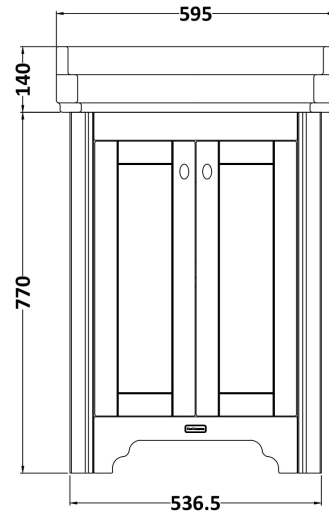

Sales Code: LOF370

Description: 595mm 2-Door Unit & Basin 1Th

OLD LONDON

Packaging Details

Barcode: 5056211820093

Sales Code: LON334

Description: 595 Basin Unit

Product Dimensions

Height (mm):	770
Width (mm):	537
Depth (mm):	458
Nett Weight (kg):	25

Packaging Dimensions

Height (mm):	800
Width (mm):	543
Depth (mm):	456
Gross Weight (kg):	25.5

Packaging Data

Box Colour:	Brown Cardboard Box
Box Qty:	1
Label Size:	150 x 100
Label Colour:	White Label
Label Qty:	2

Outer Box Dimensions (If Applicable)

Height (mm):	
Width (mm):	
Depth (mm):	
Gross Weight (kg):	
Barcode:	5056211818915

Product Details

Country of Origin:	United Kingdom
Fitting Instruction:	No
Certification:	FSC: Yes CE:
Colour:	Twilight Blue
Construction Method:	Cam & Wood Dowel
Construction Type:	Rigid
Cabinet Finish:	Mdf Vinyl Textured Woodgrain
Fascia Finish:	Mdf Vinyl Textured Woodgrain
Cabinet Thickness (mm):	18
Fascia Thickness (mm):	18
Drawer Included:	No
Drawer Type:	Not Applicable
No of Shelves:	1
Hinge Type:	95 Degree Inset Clip-On S/C
Hinge Included:	Yes
Adjustable Legs:	Not Applicable
Fixings Included:	Not Required
Handle Style:	Traditional
Handle Included:	Yes
Waste Shroud:	No
Handle Type:	Knob

Sales Code: NCS882A

Description: 595mm Basin 1Th

Product Dimensions

Height (mm):	266
Width (mm):	595
Depth (mm):	470
Nett Weight (kg):	20.5

Packaging Dimensions

Height (mm):	287
Width (mm):	615
Depth (mm):	490
Gross Weight (kg):	22.1