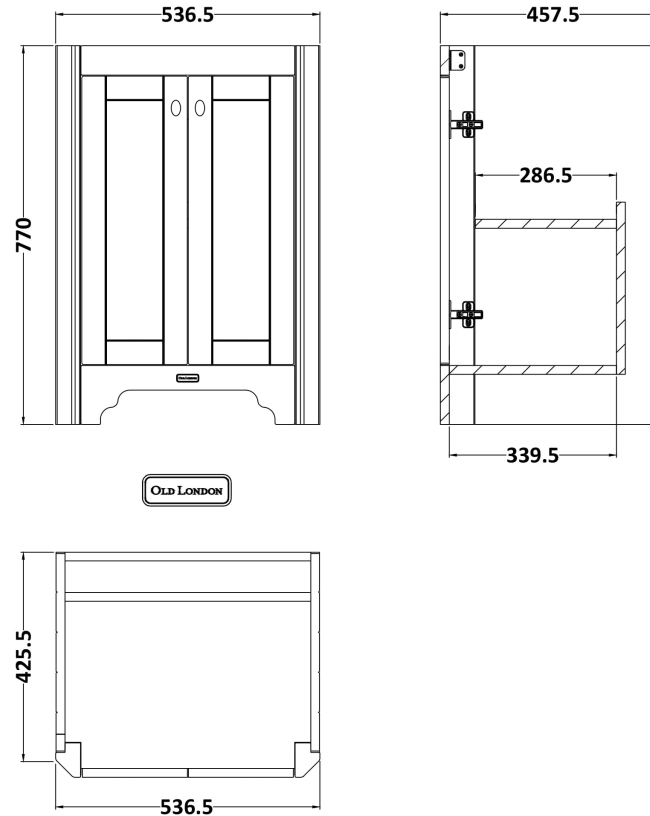

Sales Code: LOF370

Description: 595mm 2-Door Unit & Basin 1Th

OLD LONDON

Packaging Details

Barcode: 5056211820093

Sales Code: LON334

Description: 595 Basin Unit

Product Dimensions

Height (mm):	770
Width (mm):	537
Depth (mm):	458
Nett Weight (kg):	25

Packaging Dimensions

Height (mm):	800
Width (mm):	543
Depth (mm):	456
Gross Weight (kg):	25.5

Packaging Data

Box Colour:	Brown Cardboard Box
Box Qty:	1
Label Size:	150 x 100
Label Colour:	White Label
Label Qty:	2

Outer Box Dimensions (If Applicable)

Height (mm):	
Width (mm):	
Depth (mm):	
Gross Weight (kg):	
Barcode:	5056211818915

Product Details

Country of Origin:	United Kingdom
Fitting Instruction:	No
Certification:	FSC: Yes CE:
Colour:	Twilight Blue
Construction Method:	Cam & Wood Dowel
Construction Type:	Rigid
Cabinet Finish:	Mdf Vinyl Textured Woodgrain
Fascia Finish:	Mdf Vinyl Textured Woodgrain
Cabinet Thickness (mm):	18
Fascia Thickness (mm):	18
Drawer Included:	No
Drawer Type:	Not Applicable
No of Shelves:	1
Hinge Type:	95 Degree Inset Clip-On S/C
Hinge Included:	Yes
Adjustable Legs:	Not Applicable
Fixings Included:	Not Required
Handle Style:	Traditional
Handle Included:	Yes
Waste Shroud:	No
Handle Type:	Knob

Sales Code: NCS882A

Description: 595mm Basin 1Th

Product Dimensions

Height (mm):	266
Width (mm):	595
Depth (mm):	470
Nett Weight (kg):	20.5

Packaging Dimensions

Height (mm):	287
Width (mm):	615
Depth (mm):	490
Gross Weight (kg):	22.1