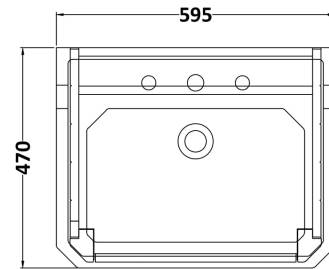

Sales Code: LOF370

Description: 595mm 2-Door Unit & Basin 1Th

OLD LONDON

Packaging Details

Barcode: 5056211820093

Sales Code: LON334

Description: 595 Basin Unit

Product Dimensions

Height (mm):	770
Width (mm):	537
Depth (mm):	458
Nett Weight (kg):	25

Packaging Dimensions

Height (mm):	800
Width (mm):	543
Depth (mm):	456
Gross Weight (kg):	25.5

Packaging Data

Box Colour:	Brown Cardboard Box
Box Qty:	1
Label Size:	150 x 100
Label Colour:	White Label
Label Qty:	2

Outer Box Dimensions (If Applicable)

Height (mm):	
Width (mm):	
Depth (mm):	
Gross Weight (kg):	
Barcode:	5056211818915

Product Details

Country of Origin:	United Kingdom
Fitting Instruction:	No
Certification:	FSC: Yes CE:
Colour:	Twilight Blue
Construction Method:	Cam & Wood Dowel
Construction Type:	Rigid
Cabinet Finish:	Mdf Vinyl Textured Woodgrain
Fascia Finish:	Mdf Vinyl Textured Woodgrain
Cabinet Thickness (mm):	18
Fascia Thickness (mm):	18
Drawer Included:	No
Drawer Type:	Not Applicable
No of Shelves:	1
Hinge Type:	95 Degree Inset Clip-On S/C
Hinge Included:	Yes
Adjustable Legs:	Not Applicable
Fixings Included:	Not Required
Handle Style:	Traditional
Handle Included:	Yes
Waste Shroud:	No
Handle Type:	Knob

Sales Code: NCS882A

Description: 595mm Basin 1Th

Product Dimensions

Height (mm):	266
Width (mm):	595
Depth (mm):	470
Nett Weight (kg):	20.5

Packaging Dimensions

Height (mm):	287
Width (mm):	615
Depth (mm):	490
Gross Weight (kg):	22.1