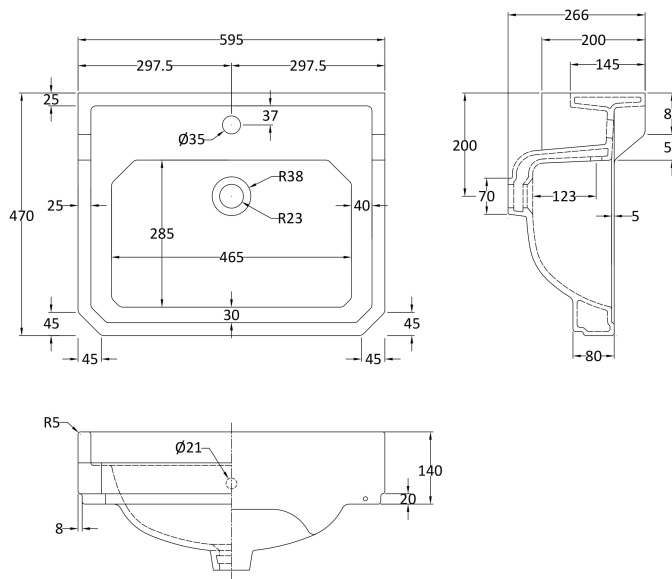

Height (mm):	770
Width (mm):	537
Depth (mm):	458
Nett Weight (kg):	25

Packaging Dimensions

Height (mm):	800
Width (mm):	543
Depth (mm):	456
Gross Weight (kg):	25.5

Packaging Data

Box Colour:	Brown Cardboard Box
Box Qty:	1
Label Size:	150 x 100
Label Colour:	White Label
Label Qty:	2

Outer Box Dimensions (If Applicable)

Height (mm):	
Width (mm):	
Depth (mm):	
Gross Weight (kg):	
Barcode:	5056211818915

Product Details

Country of Origin:	United Kingdom
Fitting Instruction:	No
Certification:	FSC: Yes CE:
Colour:	Twilight Blue
Construction Method:	Cam & Wood Dowel
Construction Type:	Rigid
Cabinet Finish:	Mdf Vinyl Textured Woodgrain
Fascia Finish:	Mdf Vinyl Textured Woodgrain
Cabinet Thickness (mm):	18
Fascia Thickness (mm):	18
Drawer Included:	No
Drawer Type:	Not Applicable
No of Shelves:	1
Hinge Type:	95 Degree Inset Clip-On S/C
Hinge Included:	Yes
Adjustable Legs:	Not Applicable
Fixings Included:	Not Required
Handle Style:	Traditional
Handle Included:	Yes
Waste Shroud:	No
Handle Type:	Knob

Sales Code: NCS882A

Description: 595mm Basin 1Th

Product Dimensions

Height (mm):	266
Width (mm):	595
Depth (mm):	470
Nett Weight (kg):	20.5

Packaging Dimensions

Height (mm):	287
Width (mm):	615
Depth (mm):	490
Gross Weight (kg):	22.1

Packaging Data

Box Colour:	Brown Cardboard Box - Printed
Box Qty:	1
Label Size:	100 x 50
Label Colour:	Not Applicable
Label Qty:	0

Outer Box Dimensions (If Applicable)

Height (mm):	
Width (mm):	
Depth (mm):	
Gross Weight (kg):	
Barcode:	5055369040018