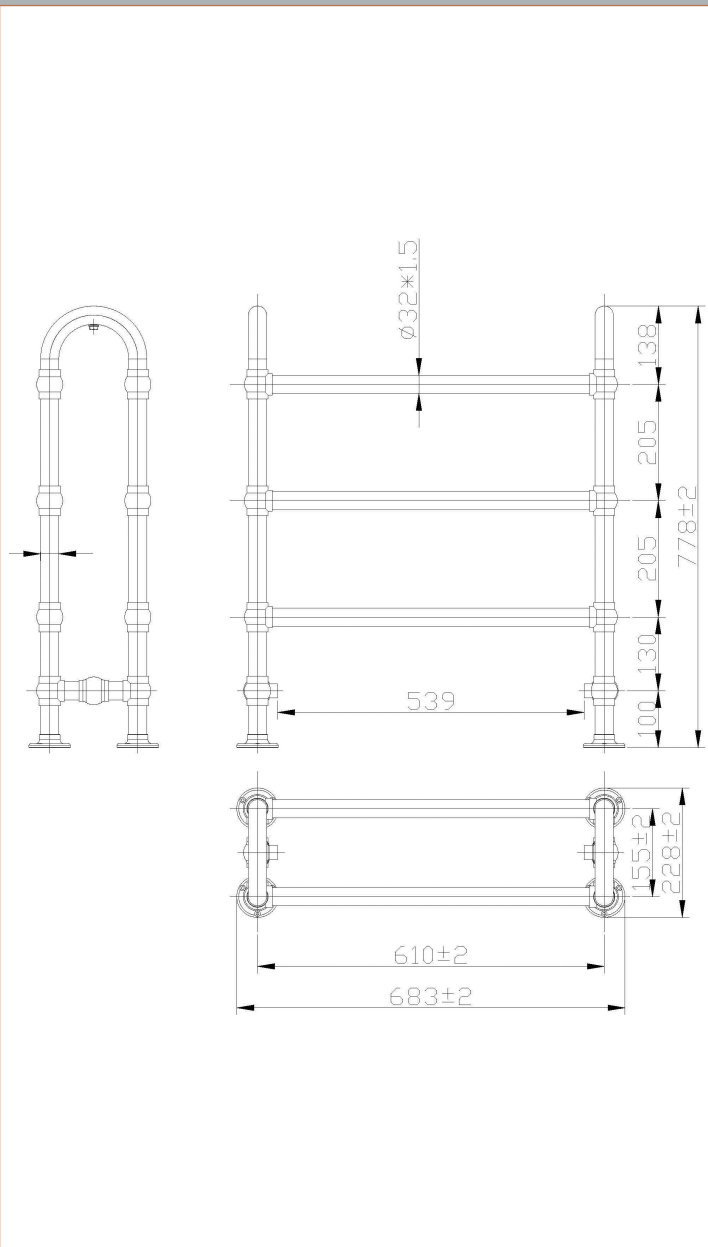

Sales Code: LDR009

Description: Clevedon Radiator

Product Dimensions

Height (mm):	778
Width (mm):	683
Depth (mm):	228
Length (mm):	
Nett Weight (kg):	11.8

Packaging Dimensions

Height (mm):	245
Width (mm):	705
Length (mm):	850
Gross Weight (kg):	13.3

Packaging Data

Box Colour:	White Cardboard Shrinkwrapped
Box Qty:	1
Label Size:	100 x 50
Label Colour:	White Label
Label Qty:	2

Outer Box Dimensions (If Applicable)

Height (mm):	
Width (mm):	
Length (mm):	
Gross Weight (kg):	
Barcode:	5055369036424

Product Details

Country of Origin:	China
Fitting Instruction:	Yes
Certification:	CE: No RoHS: N/A WEEE: N/A
Colour/Finish:	Chrome
RAL No:	N/A
Product Material:	Steel
Heat Element Wattage:	Not Applicable
Heating Element Wattage Compatible:	N/A
BTU Outputs:	30°C / 526 50°C / 987 60°C / 1250
Thermal Outputs: (Watts)	30°C / 154 50°C / 289 60°C / 361
Pipe Centres - If Vertical:	520mm
Pipe Centres - If Horizontal:	N/A
Max Projection:	230mm
Tube Diameter:	32mm
Packaging Volume (L):	
Wall to Centre of Tappings:	N/A
Floor to Centre of Tappings:	N/A
Dual Fuel:	N/A
IP Rating:	