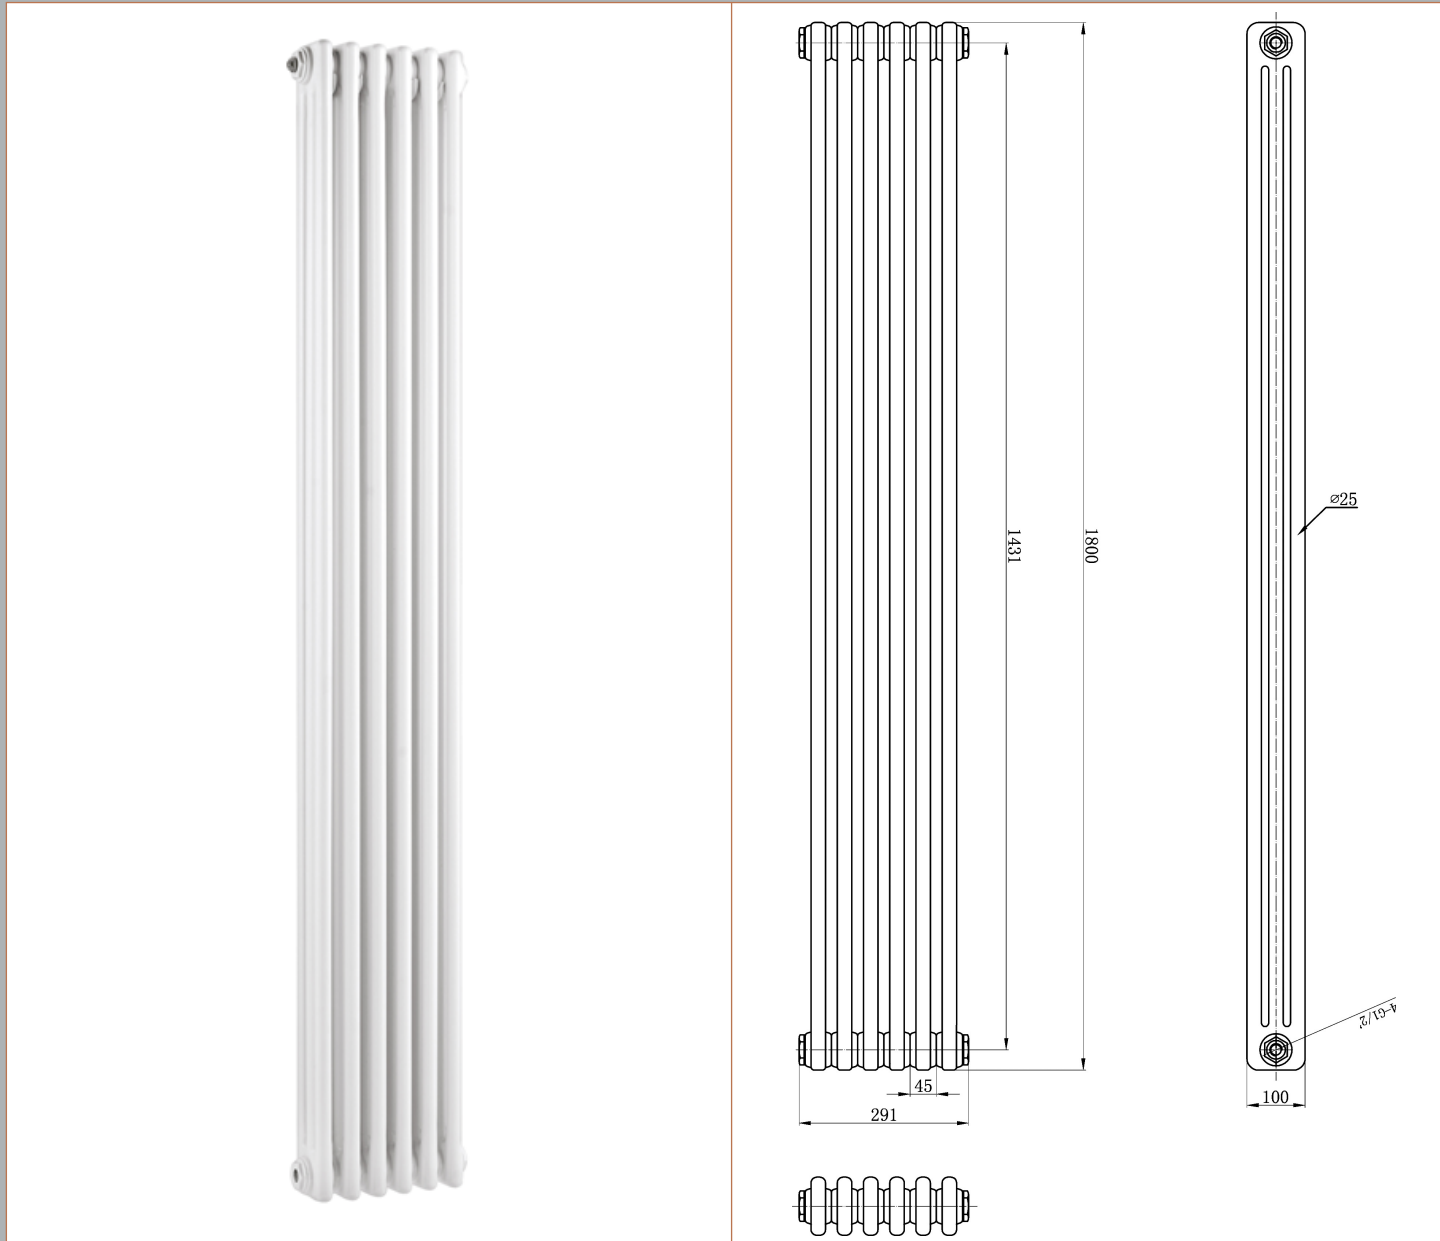

Sales Code: HX311

Description: Colosseum Triple Radiator 1800mmx287mm

Product Dimensions

Height (mm):	1800
Width (mm):	287
Depth (mm):	100
Length (mm):	
Nett Weight (kg):	28.8

Packaging Dimensions

Height (mm):	140
Width (mm):	380
Length (mm):	1890
Gross Weight (kg):	30.8

Packaging Data

Box Colour:	White Cardboard Shrinkwrapped
Box Qty:	1
Label Size:	100 x 50
Label Colour:	White Label
Label Qty:	2

Outer Box Dimensions (If Applicable)

Height (mm):	
Width (mm):	
Length (mm):	
Gross Weight (kg):	
Barcode:	5055146171768

Product Details

Country of Origin:	China
Fitting Instruction:	Yes
Certification:	CE: No RoHS: N/A WEEE: N/A
Colour/Finish:	White
RAL No:	9016
Product Material:	Steel
Heat Element Wattage:	Not Applicable
Heating Element Wattage Compatible:	N/A
BTU Outputs:	30°C / 1717 50°C / 3348 60°C / 4241
Thermal Outputs: (Watts)	30°C / 503 50°C / 981 60°C / 1249
Pipe Centres - If Vertical:	381mm
Pipe Centres - If Horizontal:	N/A
Max Projection:	190mm
Tube Diameter:	25mm
Packaging Volume (L):	91
Wall to Centre of Tappings:	N/A
Floor to Centre of Tappings:	75
Dual Fuel:	N/A
IP Rating:	