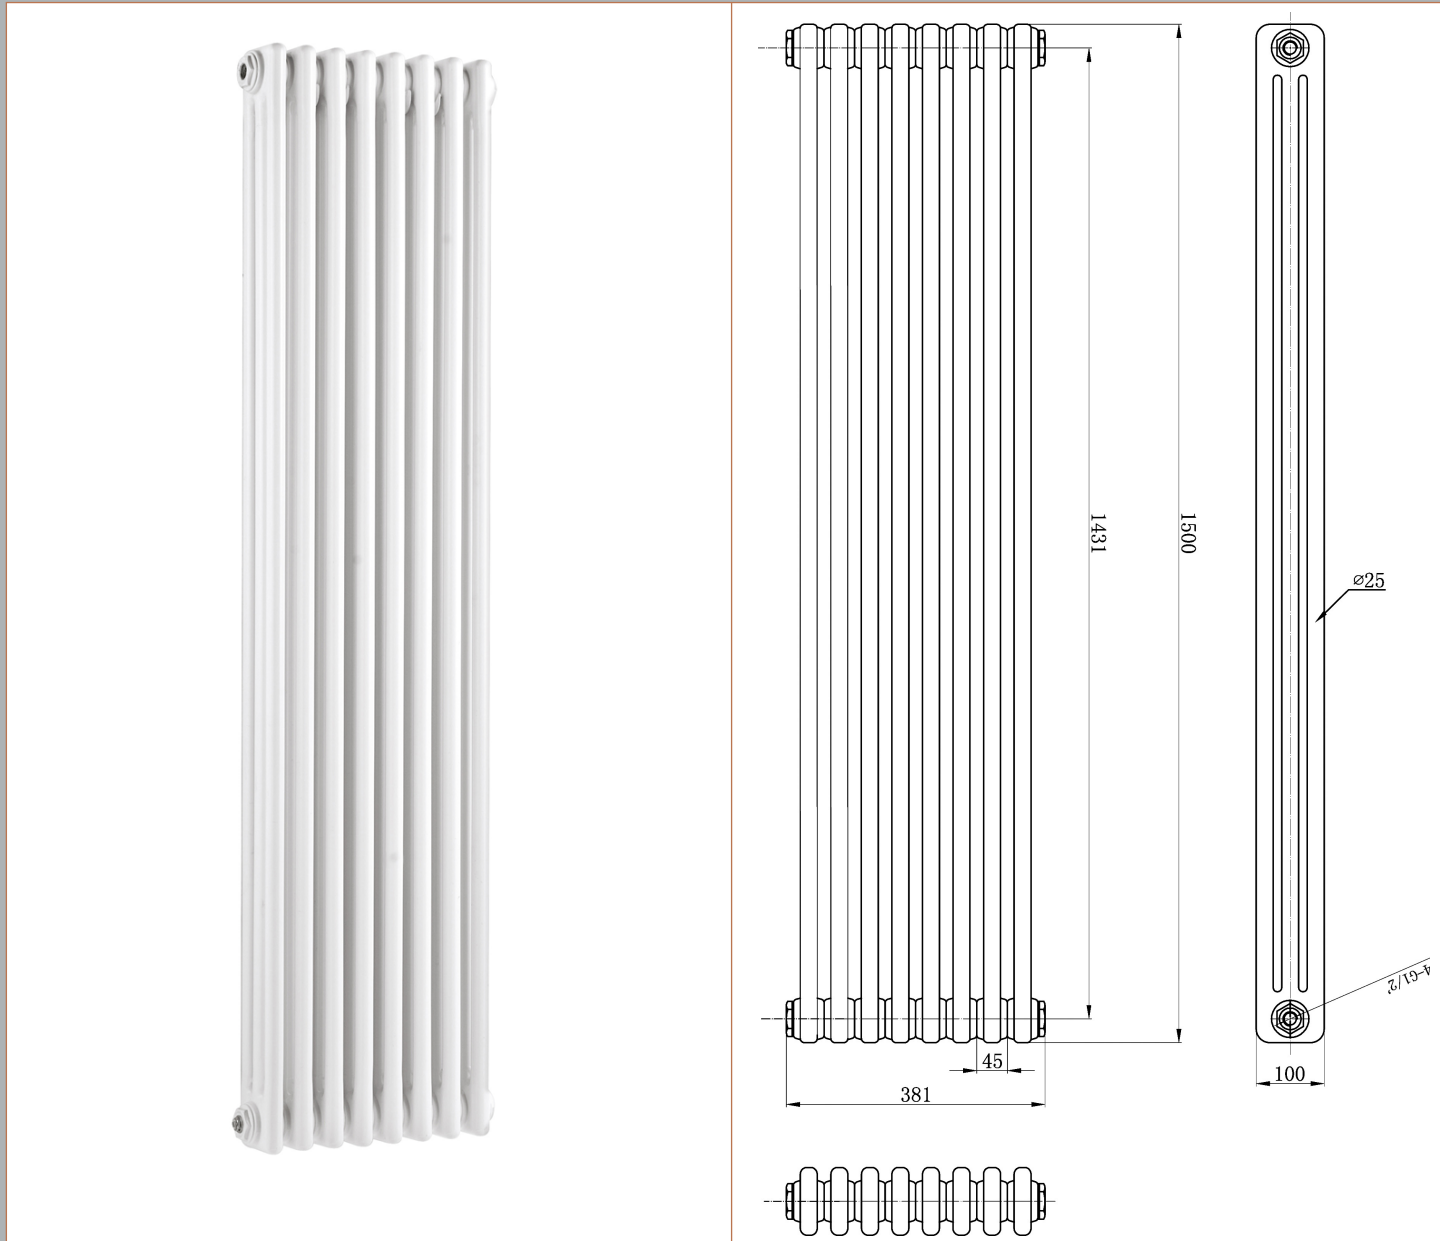

Sales Code: HX309

Description: Colosseum Triple Radiator 1500mmx368mm

Product Dimensions

Height (mm):	1500
Width (mm):	368
Depth (mm):	100
Length (mm):	
Nett Weight (kg):	30.2

Packaging Dimensions

Height (mm):	140
Width (mm):	440
Length (mm):	1540
Gross Weight (kg):	30.2

Packaging Data

Box Colour:	White Cardboard Shrinkwrapped
Box Qty:	1
Label Size:	100 x 50
Label Colour:	White Label
Label Qty:	2

Outer Box Dimensions (If Applicable)

Height (mm):	
Width (mm):	
Length (mm):	
Gross Weight (kg):	
Barcode:	5055146171744

Product Details

Country of Origin:	China
Fitting Instruction:	Yes
Certification:	CE: No RoHS: N/A WEEE: N/A
Colour/Finish:	White
RAL No:	9016
Product Material:	Steel
Heat Element Wattage:	Not Applicable
Heating Element Wattage Compatible:	N/A
BTU Outputs:	30°C / 1959 50°C / 3863 60°C / 4894
Thermal Outputs (Watts):	30°C / 574 50°C / 1132 60°C / 1443
Pipe Centres - If Vertical:	471mm
Pipe Centres - If Horizontal:	N/A
Max Projection:	140mm
Tube Diameter:	25mm
Packaging Volume (L):	97
Wall to Centre of Tappings:	N/A
Floor to Centre of Tappings:	75
Dual Fuel:	N/A
IP Rating:	