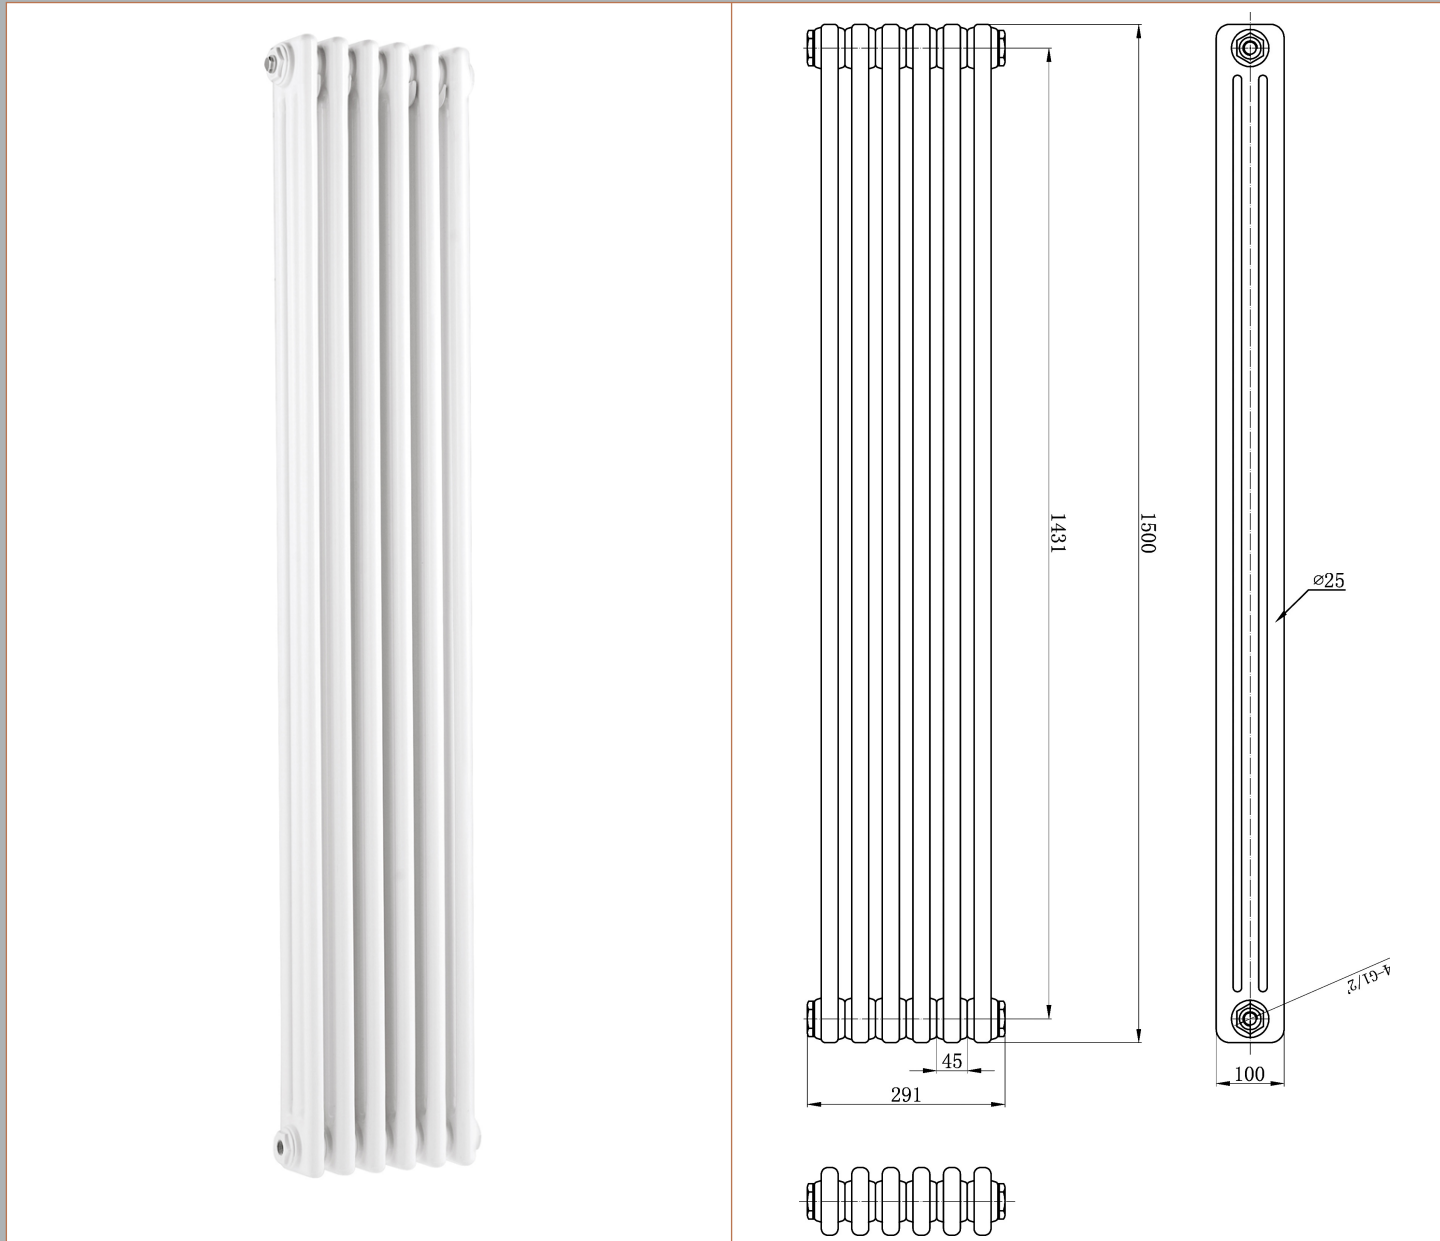

**Sales Code:** HX308

**Description:** Colosseum Triple Radiator 1500mmx287mm

**Product Dimensions**

Height (mm):	1500
Width (mm):	287
Depth (mm):	100
Length (mm):	
Nett Weight (kg):	24

**Packaging Dimensions**

Height (mm):	1590
Width (mm):	380
Length (mm):	140
Gross Weight (kg):	26

**Packaging Data**

Box Colour:	White Cardboard Shrinkwrapped
Box Qty:	1
Label Size:	100 x 50
Label Colour:	White Label
Label Qty:	2

**Outer Box Dimensions (If Applicable)**

Height (mm):	
Width (mm):	
Length (mm):	
Gross Weight (kg):	
Barcode:	5055146171737

**Product Details**

Country of Origin:	China
Fitting Instruction:	Yes
Certification:	CE: No    RoHS: N/A    WEEE: N/A
Colour/Finish:	White
RAL No:	9016
Product Material:	Steel
Heat Element Wattage:	Not Applicable
Heating Element Wattage Compatible:	N/A
BTU Outputs:	30°C / 1468    50°C / 2897    60°C / 3670
Thermal Outputs: (Watts)	30°C / 430    50°C / 849    60°C / 1060
Pipe Centres - If Vertical:	381mm
Pipe Centres - If Horizontal:	N/A
Max Projection:	180mm
Tube Diameter:	25mm
Packaging Volume (L):	77
Wall to Centre of Tappings:	N/A
Floor to Centre of Tappings:	75
Dual Fuel:	N/A
IP Rating:	