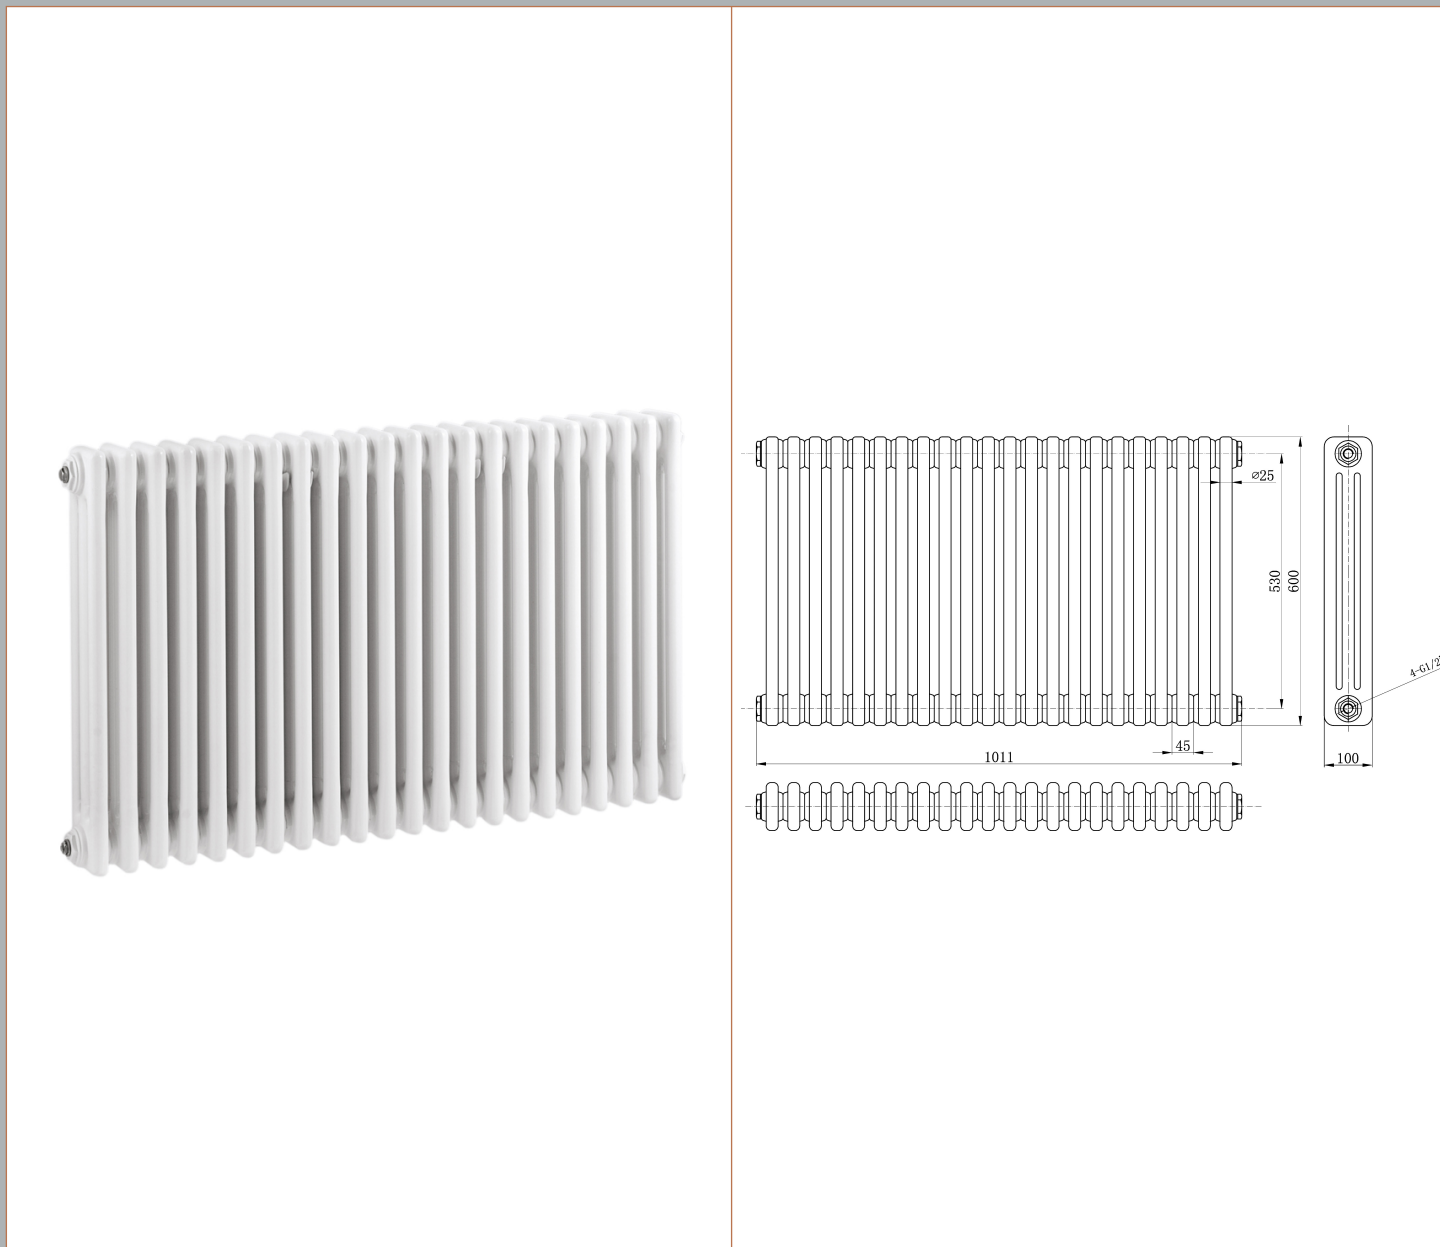

Sales Code: HX306

Description: Colosseum Triple Radiator 600mmx999mm

Product Dimensions

Height (mm):	600
Width (mm):	999
Depth (mm):	100
Length (mm):	
Nett Weight (kg):	39.6

Packaging Dimensions

Height (mm):	1110
Width (mm):	690
Length (mm):	140
Gross Weight (kg):	41.6

Packaging Data

Box Colour:	White Cardboard Shrinkwrapped
Box Qty:	1
Label Size:	100 x 50
Label Colour:	White Label
Label Qty:	2

Outer Box Dimensions (If Applicable)

Height (mm):	
Width (mm):	
Length (mm):	
Gross Weight (kg):	
Barcode:	5055146171713

Product Details

Country of Origin:	China
Fitting Instruction:	Yes
Certification:	CE: No RoHS: N/A WEEE: N/A
Colour/Finish:	White
RAL No:	9016
Product Material:	Steel
Heat Element Wattage:	Not Applicable
Heating Element Wattage Compatible:	N/A
BTU Outputs:	30°C / 2283 50°C / 4334 60°C / 5491
Thermal Outputs (Watts):	30°C / 669 50°C / 1270 60°C / 1560
Pipe Centres - If Vertical:	1101mm
Pipe Centres - If Horizontal:	N/A
Max Projection:	130mm
Tube Diameter:	25mm
Packaging Volume (L):	102
Wall to Centre of Tappings:	N/A
Floor to Centre of Tappings:	75
Dual Fuel:	N/A
IP Rating:	