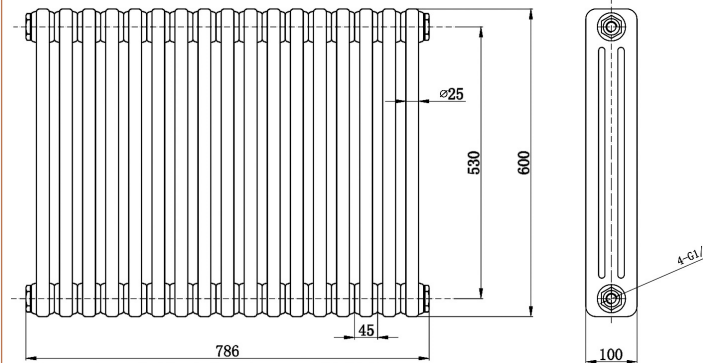

Sales Code: HX305

Description: Colosseum Triple Radiator 600mmx777mm

Product Dimensions

Height (mm):	600
Width (mm):	777
Depth (mm):	100
Length (mm):	
Nett Weight (kg):	30.6

Packaging Dimensions

Height (mm):	140
Width (mm):	690
Length (mm):	875
Gross Weight (kg):	32.6

Packaging Data

Box Colour:	White Cardboard Shrinkwrapped
Box Qty:	1
Label Size:	100 x 50
Label Colour:	White Label
Label Qty:	2

Outer Box Dimensions (If Applicable)

Height (mm):	
Width (mm):	
Length (mm):	
Gross Weight (kg):	
Barcode:	5055146171706

Product Details

Country of Origin:	China		
Fitting Instruction:	Yes		
Certification:	CE: No	RoHS: N/A	WEEE: N/A
Colour/Finish:	White		
RAL No:	9016		
Product Material:	Steel		
Heat Element Wattage:	Not Applicable		
Heating Element Wattage Compatible:	N/A		
BTU Outputs:	30°C / 1765	50°C / 3348	60°C / 4241
Thermal Outputs (Watts):	30°C / 517	50°C / 981	60°C / 1233
Pipe Centres - If Vertical:	651mm		
Pipe Centres - If Horizontal:	N/A		
Max Projection:	130mm		
Tube Diameter:	25mm		
Packaging Volume (L):	81		
Wall to Centre of Tappings:	N/A		
Floor to Centre of Tappings:	75		
Dual Fuel:	N/A		
IP Rating:			