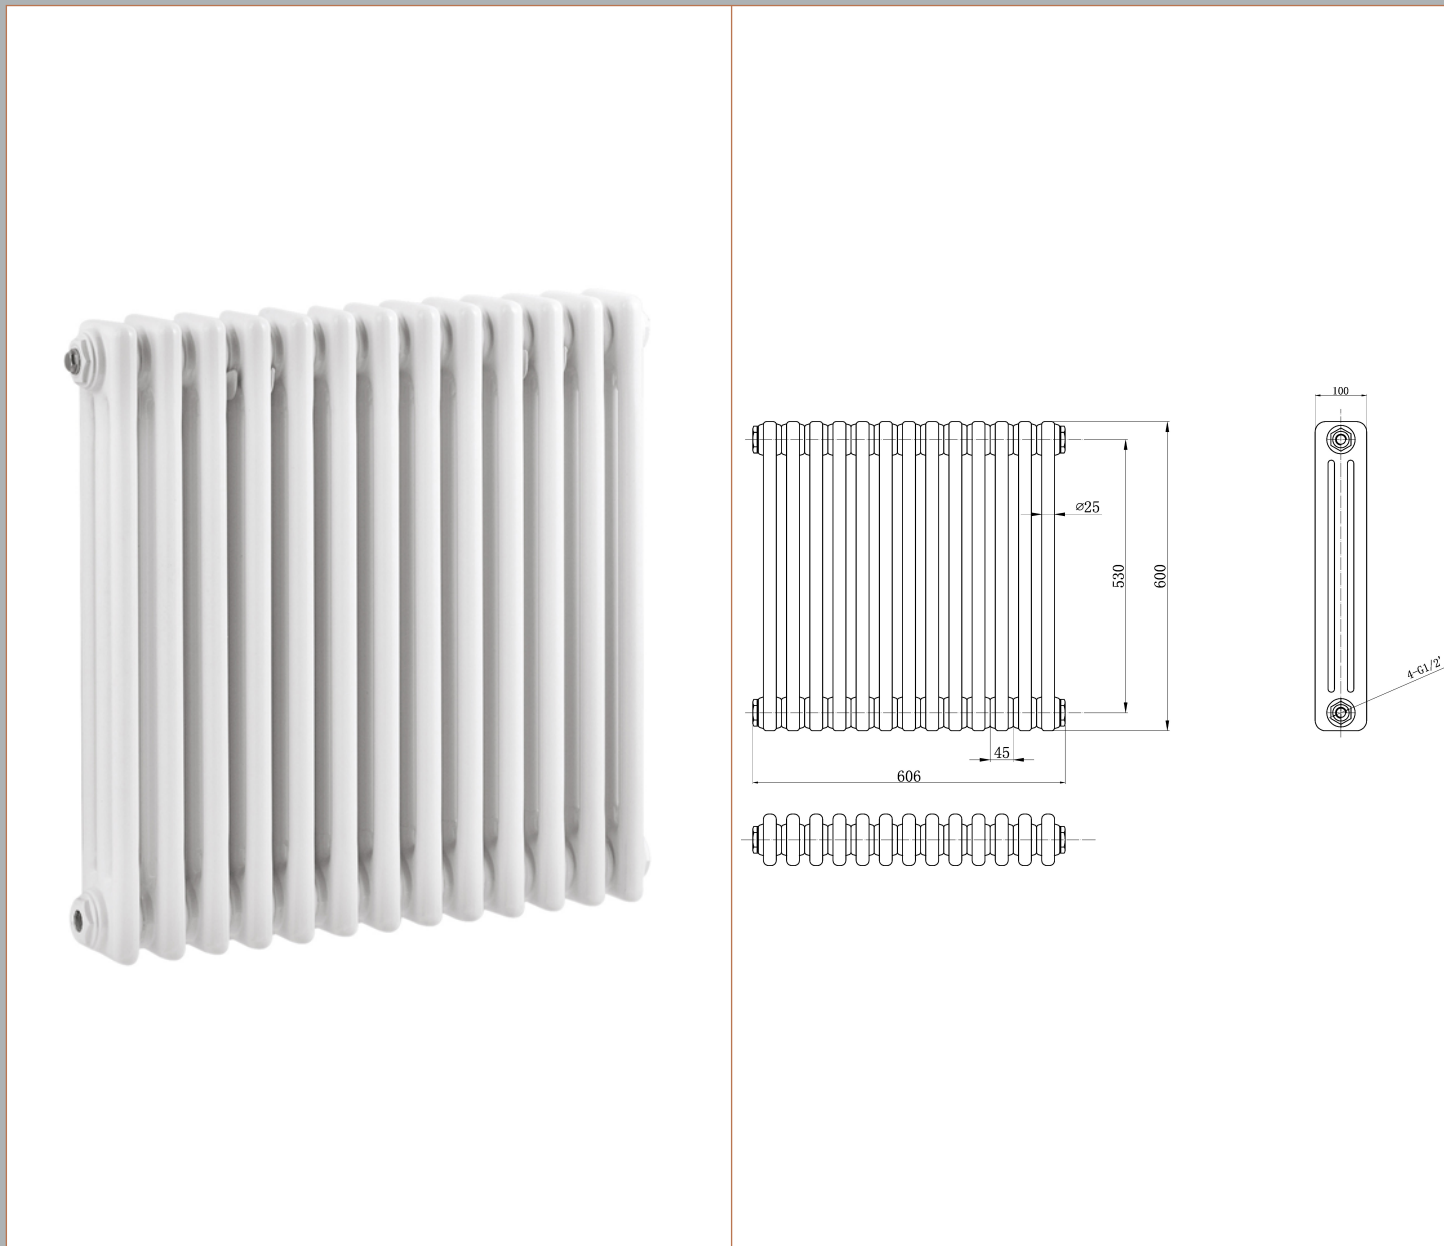

Sales Code: HX304

Description: Colosseum Triple Radiator 600mmx605mm

Product Dimensions	
Height (mm):	600
Width (mm):	605
Depth (mm):	100
Length (mm):	
Nett Weight (kg):	23.4
Packaging Dimensions	
Height (mm):	140
Width (mm):	690
Length (mm):	695
Gross Weight (kg):	25.4
Packaging Data	
Box Colour:	White Cardboard Shrinkwrapped
Box Qty:	1
Label Size:	100 x 50
Label Colour:	White Label
Label Qty:	2
Outer Box Dimensions (If Applicable)	
Height (mm):	
Width (mm):	
Length (mm):	
Gross Weight (kg):	
Barcode:	5055146171690
Product Details	
Country of Origin:	China
Fitting Instruction:	Yes
Certification:	CE: No RoHS: N/A WEEE: N/A
Colour/Finish:	White
RAL No:	9016
Product Material:	Steel
Heat Element Wattage:	Not Applicable
Heating Element Wattage Compatible:	N/A
BTU Outputs:	30°C / 1348 50°C / 2559 60°C / 3242
Thermal Outputs: (Watts)	30°C / 395 50°C / 750 60°C / 920
Pipe Centres - If Vertical:	561mm
Pipe Centres - If Horizontal:	N/A
Max Projection:	170mm
Tube Diameter:	25mm
Packaging Volume (L):	63
Wall to Centre of Tappings:	N/A
Floor to Centre of Tappings:	75
Dual Fuel:	N/A
IP Rating:	