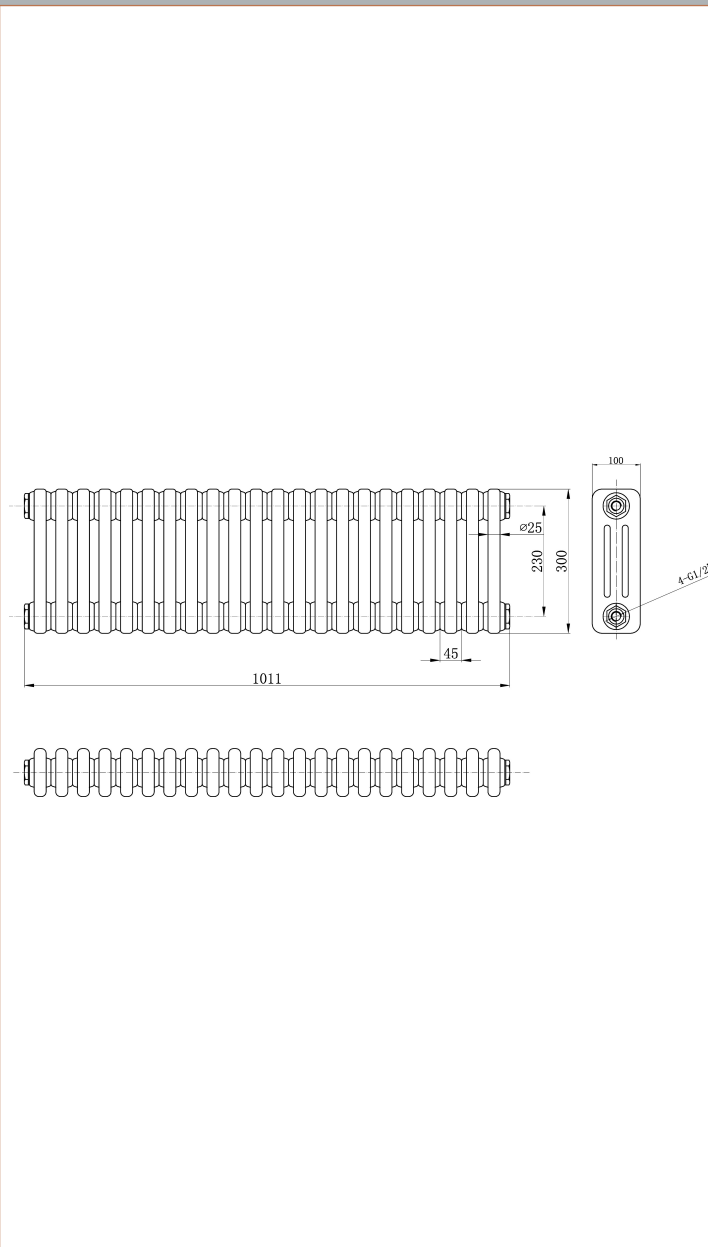

Sales Code: HX303

Description: Colosseum Triple Radiator 300mmx999mm

Product Dimensions

Height (mm):	300
Width (mm):	999
Depth (mm):	100
Length (mm):	
Nett Weight (kg):	21.61

Packaging Dimensions

Height (mm):	140
Width (mm):	350
Length (mm):	1035
Gross Weight (kg):	21.61

Packaging Data

Box Colour:	White Cardboard Shrinkwrapped
Box Qty:	1
Label Size:	100 x 50
Label Colour:	White Label
Label Qty:	2

Outer Box Dimensions (If Applicable)

Height (mm):	
Width (mm):	
Length (mm):	
Gross Weight (kg):	
Barcode:	5055146171683

Product Details

Country of Origin:	China
Fitting Instruction:	Yes
Certification:	CE: No RoHS: N/A WEEE: N/A
Colour/Finish:	White
RAL No:	9016
Product Material:	Steel
Heat Element Wattage:	Not Applicable
Heating Element Wattage Compatible:	N/A
BTU Outputs:	30°C / 1205 50°C / 2256 60°C / 2858
Thermal Outputs: (Watts)	30°C / 353 50°C / 661 60°C / 827
Pipe Centres - If Vertical:	1011mm
Pipe Centres - If Horizontal:	N/A
Max Projection:	140mm
Tube Diameter:	25mm
Packaging Volume (L):	57
Wall to Centre of Tappings:	N/A
Floor to Centre of Tappings:	75
Dual Fuel:	N/A
IP Rating:	