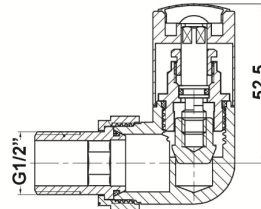

Sales Code: HT321

Description: Corner - Minimalist Rad Valve

Diagram shown is the valve with 'handwheel' control

Diagram shown is the valve with 'lockshield' control

Product Dimensions

Height (mm):	70
Width (mm):	68
Depth (mm):	49
Length (mm):	
Nett Weight (kg):	0.62

Packaging Dimensions

Height (mm):	60
Width (mm):	90
Length (mm):	95
Gross Weight (kg):	0.62

Packaging Data

Box Colour:	White Cardboard Box
Box Qty:	1
Label Size:	100 x 50
Label Colour:	White Label
Label Qty:	1

Outer Box Dimensions (If Applicable)

Height (mm):	
Width (mm):	
Length (mm):	
Gross Weight (kg):	
Barcode:	5055275871034

Product Details

Country of Origin:	United Kingdom		
Fitting Instruction:	No		
Certification:	CE: N/A	RoHS: N/A	WEEE: No
Colour/Finish:	Chrome		
RAL No:	N/A		
Product Material:	Brass		
Heat Element Wattage:	Not Applicable		
Heating Element Wattage Compatible:	N/A		
BTU Outputs:	30°C / N/A	50°C / N/A	60°C /
Thermal Outputs: (Watts)	30°C / N/A	50°C / N/A	60°C /
Pipe Centres - If Vertical:	N/A		
Pipe Centres - If Horizontal:	N/A		
Max Projection:			
Tube Diameter:	15mm		
Packaging Volume (L):	N/A		
Wall to Centre of Tappings:	N/A		
Floor to Centre of Tappings:	N/A		
Dual Fuel:	N/A		
IP Rating:			