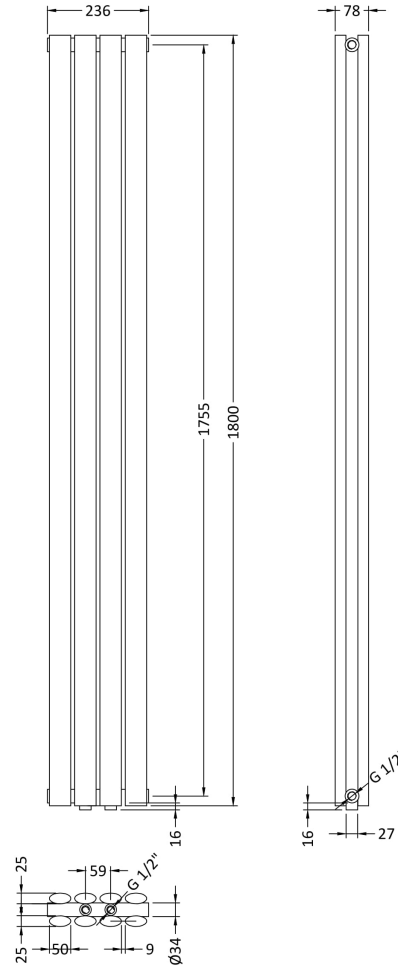

Sales Code: HRE009

Description: Revive Cloakroom Radiator

Product Dimensions

Height (mm):	1800
Width (mm):	237
Depth (mm):	85
Length (mm):	
Nett Weight (kg):	20.42

Packaging Dimensions

Height (mm):	105
Width (mm):	295
Length (mm):	1875
Gross Weight (kg):	24

Packaging Data

Box Colour:	White Cardboard Shrinkwrapped
Box Qty:	1
Label Size:	100 x 50
Label Colour:	White Label
Label Qty:	2

Outer Box Dimensions (If Applicable)

Height (mm):	
Width (mm):	
Length (mm):	
Gross Weight (kg):	
Barcode:	5055369078011

Product Details

Country of Origin:	China
Fitting Instruction:	Yes
Certification:	CE: No RoHS: N/A WEEE: N/A
Colour/Finish:	Anthracite
RAL No:	7016
Product Material:	Steel
Heat Element Wattage:	Not Applicable
Heating Element Wattage Compatible:	N/A
BTU Outputs:	30°C / 1232 50°C / 2461 60°C / 3118
Thermal Outputs: (Watts)	30°C / 361 50°C / 721 60°C / 900
Pipe Centres - If Vertical:	59mm
Pipe Centres - If Horizontal:	N/A
Max Projection:	120mm
Tube Diameter:	N/A
Packaging Volume (L):	
Wall to Centre of Tappings:	N/A
Floor to Centre of Tappings:	70
Dual Fuel:	N/A
IP Rating:	