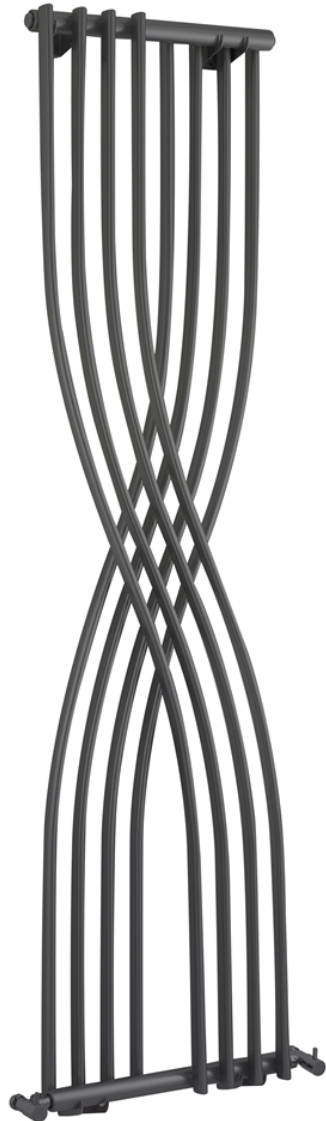

Sales Code: HLA94

Description: Xcite Designer Radiator 1775mmx450mm

Product Dimensions

Height (mm):	1775
Width (mm):	450
Depth (mm):	95
Length (mm):	
Nett Weight (kg):	12.82

Packaging Dimensions

Height (mm):	115
Width (mm):	520
Length (mm):	1850
Gross Weight (kg):	15

Packaging Data

Box Colour:	White Cardboard Shrinkwrapped
Box Qty:	1
Label Size:	100 x 50
Label Colour:	White Label
Label Qty:	2

Outer Box Dimensions (If Applicable)

Height (mm):	
Width (mm):	
Length (mm):	
Gross Weight (kg):	
Barcode:	5055369008551

Product Details

Country of Origin:	China
Fitting Instruction:	Yes
Certification:	CE: No RoHS: N/A WEEE: N/A
Colour/Finish:	Anthracite
RAL No:	7016
Product Material:	Steel
Heat Element Wattage:	Not Applicable
Heating Element Wattage Compatible:	N/A
BTU Outputs:	30°C / 946 50°C / 2020 60°C / 2559
Thermal Outputs: (Watts)	30°C / 277 50°C / 592 60°C / 776
Pipe Centres - If Vertical:	540mm
Pipe Centres - If Horizontal:	N/A
Max Projection:	
Tube Diameter:	N/A
Packaging Volume (L):	118.4
Wall to Centre of Tappings:	N/A
Floor to Centre of Tappings:	60
Dual Fuel:	N/A
IP Rating:	