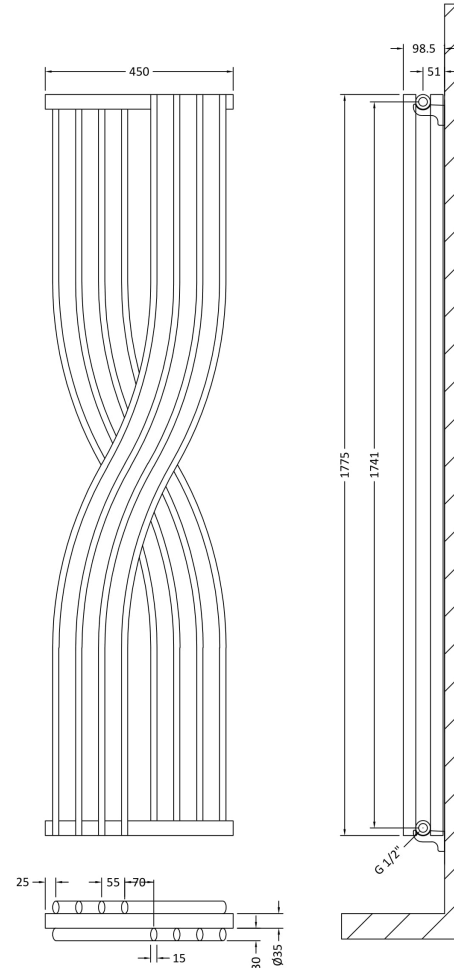

Sales Code: HLA94

Description: Xcite Designer Radiator 1775mmx450mm

Product Dimensions

Height (mm):	1775
Width (mm):	450
Depth (mm):	95
Length (mm):	
Nett Weight (kg):	12.82

Packaging Dimensions

Height (mm):	115
Width (mm):	520
Length (mm):	1850
Gross Weight (kg):	15

Packaging Data

Box Colour:	White Cardboard Shrinkwrapped
Box Qty:	1
Label Size:	100 x 50
Label Colour:	White Label
Label Qty:	2

Outer Box Dimensions (If Applicable)

Height (mm):	
Width (mm):	
Length (mm):	
Gross Weight (kg):	
Barcode:	5055369008551

Product Details

Country of Origin:	China
Fitting Instruction:	Yes
Certification:	CE: No RoHS: N/A WEEE: N/A
Colour/Finish:	Anthracite
RAL No:	7016
Product Material:	Steel
Heat Element Wattage:	Not Applicable
Heating Element Wattage Compatible:	N/A
BTU Outputs:	30°C / 946 50°C / 2020 60°C / 2559
Thermal Outputs: (Watts)	30°C / 277 50°C / 592 60°C / 776
Pipe Centres - If Vertical:	540mm
Pipe Centres - If Horizontal:	N/A
Max Projection:	
Tube Diameter:	N/A
Packaging Volume (L):	118.4
Wall to Centre of Tappings:	N/A
Floor to Centre of Tappings:	60
Dual Fuel:	N/A
IP Rating:	