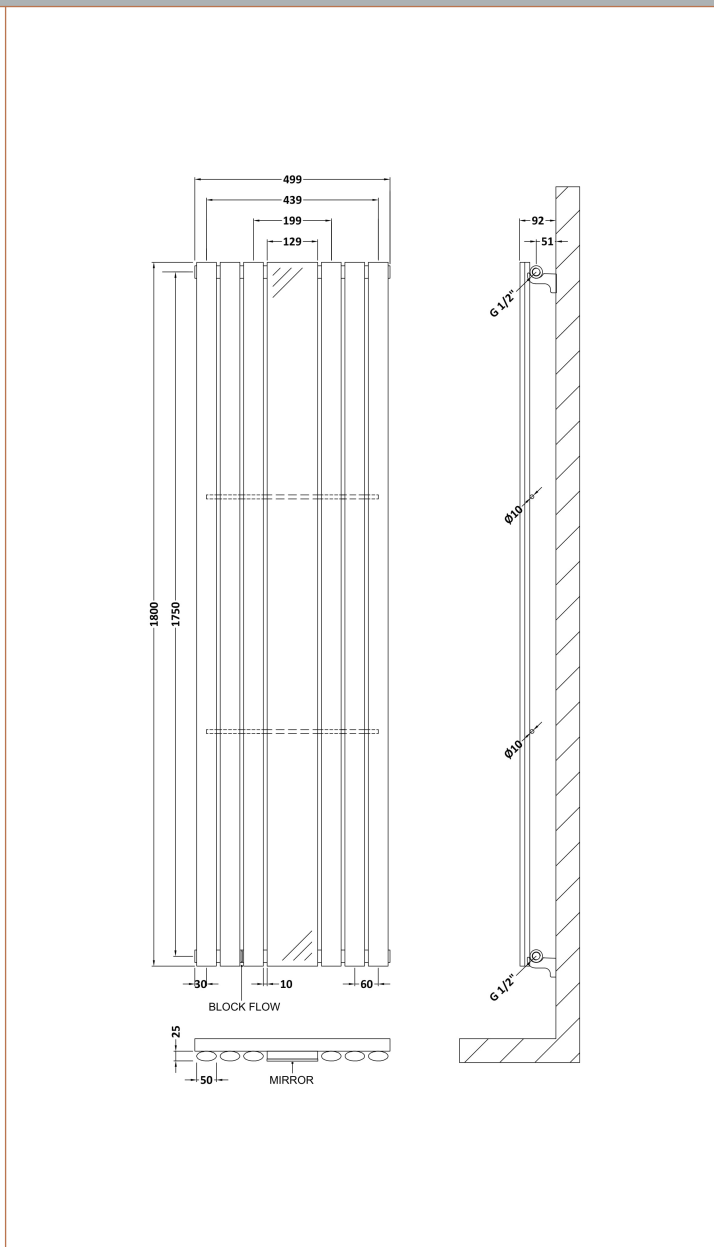

Sales Code: HLA78

Description: Revive Single Panel Rad Mirror 1800X499

Product Dimensions

Height (mm):	1800
Width (mm):	499
Depth (mm):	60
Length (mm):	
Nett Weight (kg):	21.04

Packaging Dimensions

Height (mm):	105
Width (mm):	565
Length (mm):	1915
Gross Weight (kg):	24

Packaging Data

Box Colour:	White Cardboard Shrinkwrapped
Box Qty:	1
Label Size:	100 x 50
Label Colour:	White Label
Label Qty:	2

Outer Box Dimensions (If Applicable)

Height (mm):	
Width (mm):	
Length (mm):	
Gross Weight (kg):	
Barcode:	5055369004225

Product Details

Country of Origin:	China
Fitting Instruction:	Yes
Certification:	CE: No RoHS: N/A WEEE: N/A
Colour/Finish:	Anthracite
RAL No:	7016
Product Material:	Steel
Heat Element Wattage:	Not Applicable
Heating Element Wattage Compatible:	N/A
BTU Outputs:	30°C / 1195 50°C / 2566 60°C / 3251
Thermal Outputs: (Watts)	30°C / 350 50°C / 752 60°C / 987
Pipe Centres - If Vertical:	589mm
Pipe Centres - If Horizontal:	N/A
Max Projection:	90mm
Tube Diameter:	N/A
Packaging Volume (L):	123
Wall to Centre of Tappings:	N/A
Floor to Centre of Tappings:	65
Dual Fuel:	N/A
IP Rating:	