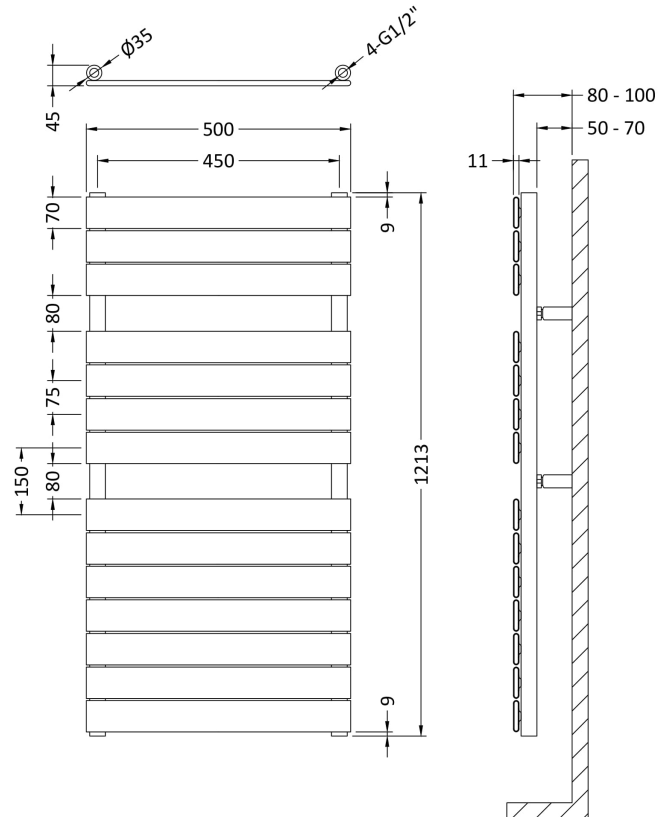

### Product Dimensions

Height (mm):	1213
Width (mm):	500
Depth (mm):	100
Length (mm):	
Nett Weight (kg):	15.8

### Packaging Dimensions

Height (mm):	70
Width (mm):	510
Length (mm):	1230
Gross Weight (kg):	15.8

### Packaging Data

Box Colour:	White Cardboard Shrinkwrapped
Box Qty:	1
Label Size:	100 x 50
Label Colour:	White Label
Label Qty:	2

### Outer Box Dimensions (If Applicable)

Height (mm):	
Width (mm):	
Length (mm):	
Gross Weight (kg):	
Barcode:	5055369057160