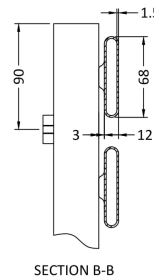

### Product Dimensions

Height (mm):	1200
Width (mm):	500
Depth (mm):	59
Length (mm):	
Nett Weight (kg):	12.46

### Packaging Dimensions

Height (mm):	67
Width (mm):	500
Length (mm):	1200
Gross Weight (kg):	14.46

### Outer Box Dimensions (If Applicable)

Height (mm):	
Width (mm):	
Length (mm):	
Gross Weight (kg):	
Barcode:	5055369021260

### Product Details

Country of Origin:	China
Fitting Instruction:	Yes
Certification:	CE: No    RoHS: N/A    WEEE: N/A
Colour/Finish:	Chrome
RAL No:	N/A
Product Material:	Steel
Heat Element Wattage:	Not Applicable
Heating Element Wattage Compatible:	N/A
BTU Outputs:	30°C / 550    50°C / 1058    60°C / 1340
Thermal Outputs: (Watts)	30°C / 161    50°C / 310    60°C / 391
Pipe Centres - If Vertical:	450mm
Pipe Centres - If Horizontal:	N/A
Max Projection:	125mm
Tube Diameter:	N/A
Packaging Volume (L):	59
Wall to Centre of Tappings:	N/A
Floor to Centre of Tappings:	78
Dual Fuel:	N/A
IP Rating:	