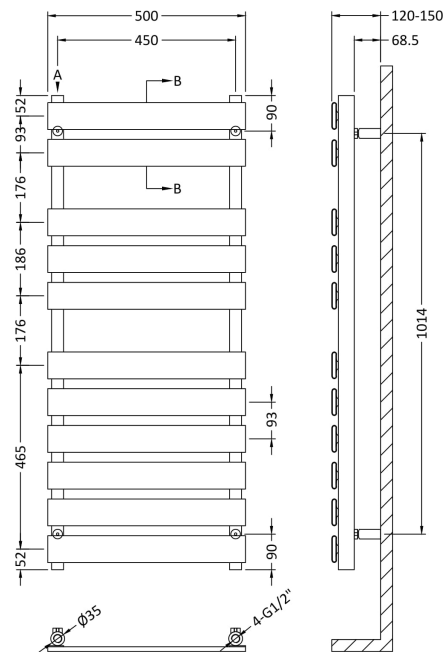

Sales Code: HL396

Description: Piazza (11 Bar) Towel Rail 1200mmx500mm

### Product Dimensions

Height (mm):	1200
Width (mm):	500
Depth (mm):	59
Length (mm):	
Nett Weight (kg):	12.46

### Packaging Dimensions

Height (mm):	67
Width (mm):	500
Length (mm):	1200
Gross Weight (kg):	14.46

### Outer Box Dimensions (If Applicable)

Height (mm):	
Width (mm):	
Length (mm):	
Gross Weight (kg):	
Barcode:	5055369021260