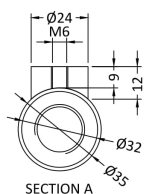

### Product Dimensions

Height (mm):	1200
Width (mm):	500
Depth (mm):	59
Length (mm):	
Nett Weight (kg):	12.46

### Packaging Dimensions

Height (mm):	67
Width (mm):	500
Length (mm):	1200
Gross Weight (kg):	14.46

### Outer Box Dimensions (If Applicable)

Height (mm):	
Width (mm):	
Length (mm):	
Gross Weight (kg):	
Barcode:	5055369021260

### Product Details

Country of Origin:	China
Fitting Instruction:	Yes
Certification:	CE: No    RoHS: N/A    WEEE: N/A
Colour/Finish:	Chrome
RAL No:	N/A
Product Material:	Steel
Heat Element Wattage:	Not Applicable
Heating Element Wattage Compatible:	N/A
BTU Outputs:	30°C / 550    50°C / 1058    60°C / 1340
Thermal Outputs: (Watts)	30°C / 161    50°C / 310    60°C / 391
Pipe Centres - If Vertical:	450mm
Pipe Centres - If Horizontal:	N/A
Max Projection:	125mm
Tube Diameter:	N/A
Packaging Volume (L):	59
Wall to Centre of Tappings:	N/A
Floor to Centre of Tappings:	78
Dual Fuel:	N/A
IP Rating:	