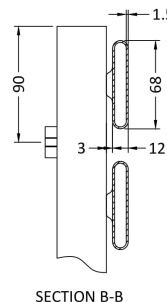

Sales Code: HL382

Description: Piazza (9 Bar) Towel Rail 950mmx500mm

Product Dimensions

Height (mm):	950
Width (mm):	500
Depth (mm):	59
Length (mm):	
Nett Weight (kg):	13.56

Packaging Dimensions

Height (mm):	67
Width (mm):	500
Length (mm):	950
Gross Weight (kg):	15.5

Packaging Data

Box Colour:	White Cardboard Shrinkwrapped
Box Qty:	1
Label Size:	100 x 50
Label Colour:	White Label
Label Qty:	2

Outer Box Dimensions (If Applicable)

Height (mm):	
Width (mm):	
Length (mm):	
Gross Weight (kg):	
Barcode:	5055146168485

Product Details

Country of Origin:	China		
Fitting Instruction:	Yes		
Certification:	CE: No	RoHS: N/A	WEEE: N/A
Colour/Finish:	Chrome		
RAL No:	N/A		
Product Material:	Steel		
Heat Element Wattage:	Not Applicable		
Heating Element Wattage Compatible:	N/A		
BTU Outputs:	30°C / 471	50°C / 915	60°C / 1159
Thermal Outputs: (Watts)	30°C / 138	50°C / 268	60°C / 339
Pipe Centres - If Vertical:	450mm		
Pipe Centres - If Horizontal:	N/A		
Max Projection:	130mm		
Tube Diameter:	N/A		
Packaging Volume (L):	47		
Wall to Centre of Tappings:	N/A		
Floor to Centre of Tappings:	78		
Dual Fuel:	N/A		
IP Rating:			