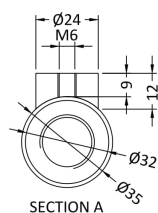

Sales Code: HL382

Description: Piazza (9 Bar) Towel Rail 950mmx500mm

Product Dimensions

Height (mm):	950
Width (mm):	500
Depth (mm):	59
Length (mm):	
Nett Weight (kg):	13.56

Packaging Dimensions

Height (mm):	67
Width (mm):	500
Length (mm):	950
Gross Weight (kg):	15.5

Packaging Data

Box Colour:	White Cardboard Shrinkwrapped
Box Qty:	1
Label Size:	100 x 50
Label Colour:	White Label
Label Qty:	2

Outer Box Dimensions (If Applicable)

Height (mm):	
Width (mm):	
Length (mm):	
Gross Weight (kg):	
Barcode:	5055146168485

Product Details

Country of Origin:	China		
Fitting Instruction:	Yes		
Certification:	CE: No	RoHS: N/A	WEEE: N/A
Colour/Finish:	Chrome		
RAL No:	N/A		
Product Material:	Steel		
Heat Element Wattage:	Not Applicable		
Heating Element Wattage Compatible:	N/A		
BTU Outputs:	30°C / 471	50°C / 915	60°C / 1159
Thermal Outputs: (Watts)	30°C / 138	50°C / 268	60°C / 339
Pipe Centres - If Vertical:	450mm		
Pipe Centres - If Horizontal:	N/A		
Max Projection:	130mm		
Tube Diameter:	N/A		
Packaging Volume (L):	47		
Wall to Centre of Tappings:	N/A		
Floor to Centre of Tappings:	78		
Dual Fuel:	N/A		
IP Rating:			