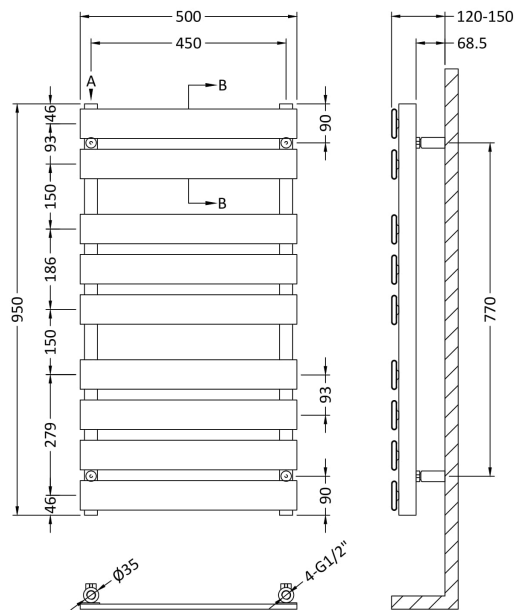

Sales Code: HL382

Description: Piazza (9 Bar) Towel Rail 950mmx500mm

Product Dimensions

Height (mm):	950
Width (mm):	500
Depth (mm):	59
Length (mm):	
Nett Weight (kg):	13.56

Packaging Dimensions

Height (mm):	67
Width (mm):	500
Length (mm):	950
Gross Weight (kg):	15.5

Packaging Data

Box Colour:	White Cardboard Shrinkwrapped
Box Qty:	1
Label Size:	100 x 50
Label Colour:	White Label
Label Qty:	2

Outer Box Dimensions (If Applicable)

Height (mm):	
Width (mm):	
Length (mm):	
Gross Weight (kg):	
Barcode:	5055146168485

Product Details

Country of Origin:	China		
Fitting Instruction:	Yes		
Certification:	CE: No	RoHS: N/A	WEEE: N/A
Colour/Finish:	Chrome		
RAL No:	N/A		
Product Material:	Steel		
Heat Element Wattage:	Not Applicable		
Heating Element Wattage Compatible:	N/A		
BTU Outputs:	30°C / 471	50°C / 915	60°C / 1159
Thermal Outputs: (Watts)	30°C / 138	50°C / 268	60°C / 339
Pipe Centres - If Vertical:	450mm		
Pipe Centres - If Horizontal:	N/A		
Max Projection:	130mm		
Tube Diameter:	N/A		
Packaging Volume (L):	47		
Wall to Centre of Tappings:	N/A		
Floor to Centre of Tappings:	78		
Dual Fuel:	N/A		
IP Rating:			