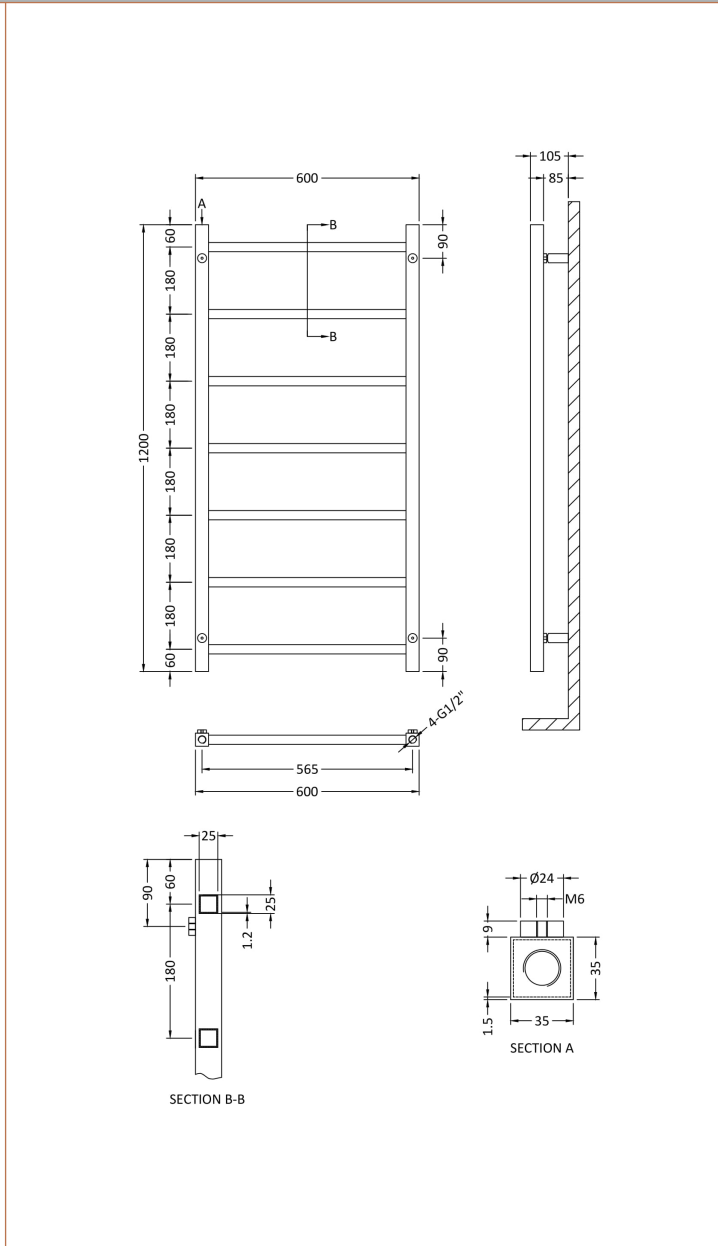

### Product Dimensions

Height (mm):	1200
Width (mm):	600
Depth (mm):	44
Length (mm):	
Nett Weight (kg):	7.24

### Packaging Dimensions

Height (mm):	60
Width (mm):	625
Length (mm):	1230
Gross Weight (kg):	9.6

### Packaging Data

Box Colour:	White Cardboard Shrinkwrapped
Box Qty:	1
Label Size:	100 x 50
Label Colour:	White Label
Label Qty:	2

### Outer Box Dimensions (If Applicable)

Height (mm):	
Width (mm):	
Length (mm):	
Gross Weight (kg):	
Barcode:	5055369003297