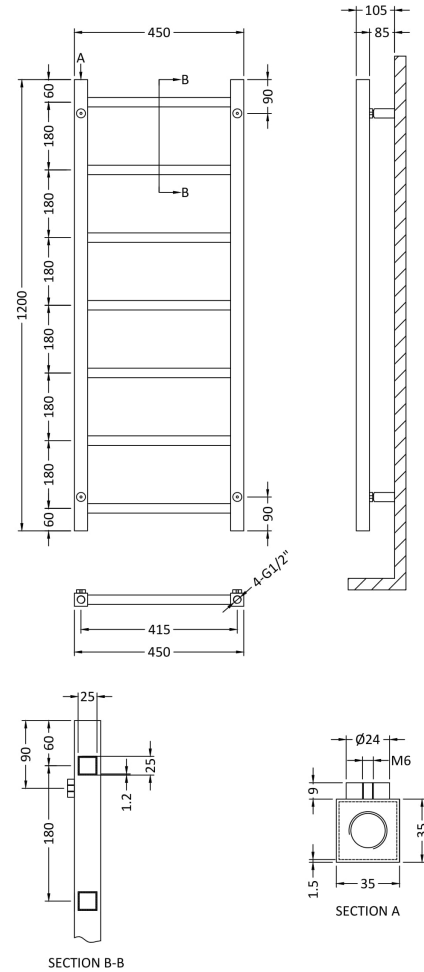

Sales Code: HL375

Description: Eton Radiator 1200mmx450mm

**Product Dimensions**

Height (mm):	1200
Width (mm):	450
Depth (mm):	44
Length (mm):	
Nett Weight (kg):	6.3

**Packaging Dimensions**

Height (mm):	60
Width (mm):	475
Length (mm):	1230
Gross Weight (kg):	8.2

**Packaging Data**

Box Colour:	White Cardboard Shrinkwrapped
Box Qty:	1
Label Size:	100 x 50
Label Colour:	White Label
Label Qty:	2

**Outer Box Dimensions (If Applicable)**

Height (mm):	
Width (mm):	
Length (mm):	
Gross Weight (kg):	
Barcode:	5055369003280

**Product Details**

Country of Origin:	China
Fitting Instruction:	Yes
Certification:	CE: No    RoHS: N/A    WEEE: N/A
Colour/Finish:	Chrome
RAL No:	N/A
Product Material:	Steel
Heat Element Wattage:	Not Applicable
Heating Element Wattage Compatible:	N/A
BTU Outputs:	30°C / 362    50°C / 690    60°C / 874
Thermal Outputs: (Watts)	30°C / 106    50°C / 202    60°C / 255
Pipe Centres - If Vertical:	410mm
Pipe Centres - If Horizontal:	N/A
Max Projection:	190mm
Tube Diameter:	N/A
Packaging Volume (L):	40
Wall to Centre of Tappings:	N/A
Floor to Centre of Tappings:	85
Dual Fuel:	N/A
IP Rating:	