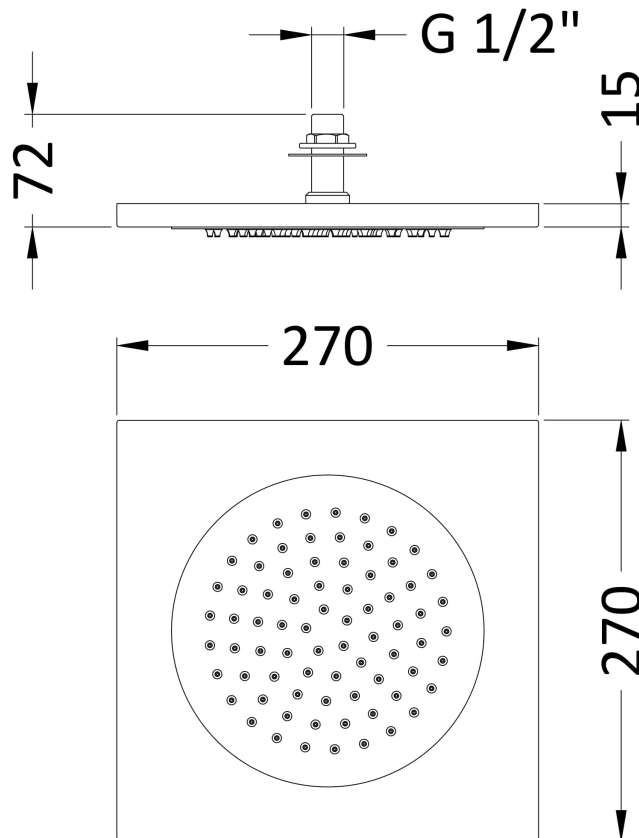

Sales Code: HEAD80

Description: Ceiling Tile Shower Head 270mm

### Product Dimensions

Length (mm):	
Width (mm):	270
Height (mm):	72
Depth (mm):	270
Nett Weight (kg):	1.5

### Packaging Dimensions

Length (mm):	300
Width (mm):	300
Height (mm):	
Gross Weight (kg):	1.5

### Outer Box Dimensions (If Applicable)

Length (mm):	
Width (mm):	560
Height (mm):	330
Depth (mm):	340
Gross Weight (kg):	8
Barcode:	5055369036806