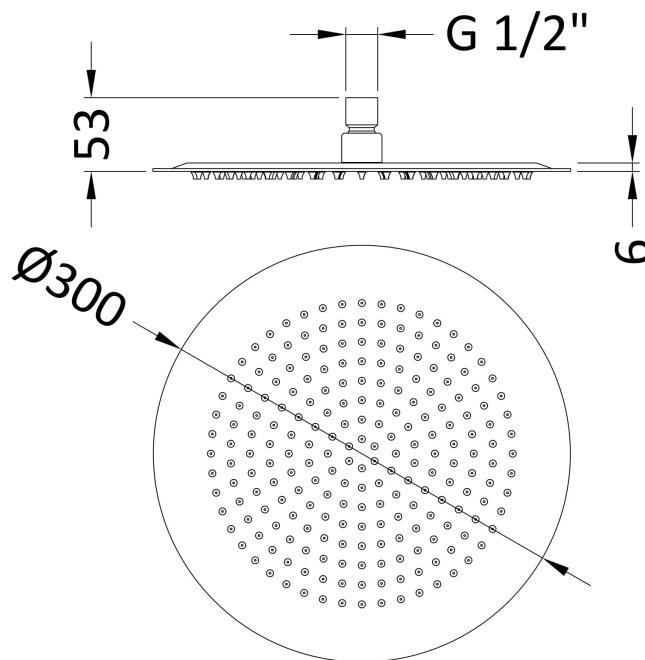

Sales Code: HEAD26

Description: Round Fixed Head 300mm Diameter

### Product Dimensions

Length (mm):	
Width (mm):	300
Height (mm):	53
Depth (mm):	300
Nett Weight (kg):	1

### Packaging Dimensions

Length (mm):	330
Width (mm):	330
Height (mm):	
Gross Weight (kg):	1.32

### Outer Box Dimensions (If Applicable)

Length (mm):	
Width (mm):	335
Height (mm):	320
Depth (mm):	650
Gross Weight (kg):	10
Barcode:	5055146185963