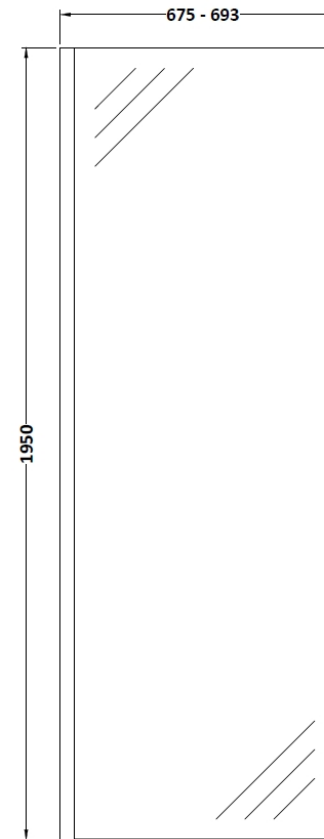

### Product Dimensions

Height (mm):	1950
Width (mm):	700
Depth (mm):	14
Nett Weight (kg):	29.44

### Packaging Dimensions

Height (mm):	65
Width (mm):	730
Length (mm):	2010
Gross Weight (kg):	29.44

### Outer Box Dimensions (If Applicable)

Height (mm):	
Width (mm):	
Depth (mm):	
Length (mm):	
Gross Weight (kg):	
Barcode:	5055369007424

### Product Dimensions

Height (mm):	3000
Width (mm):	34
Depth (mm):	34
Nett Weight (kg):	3