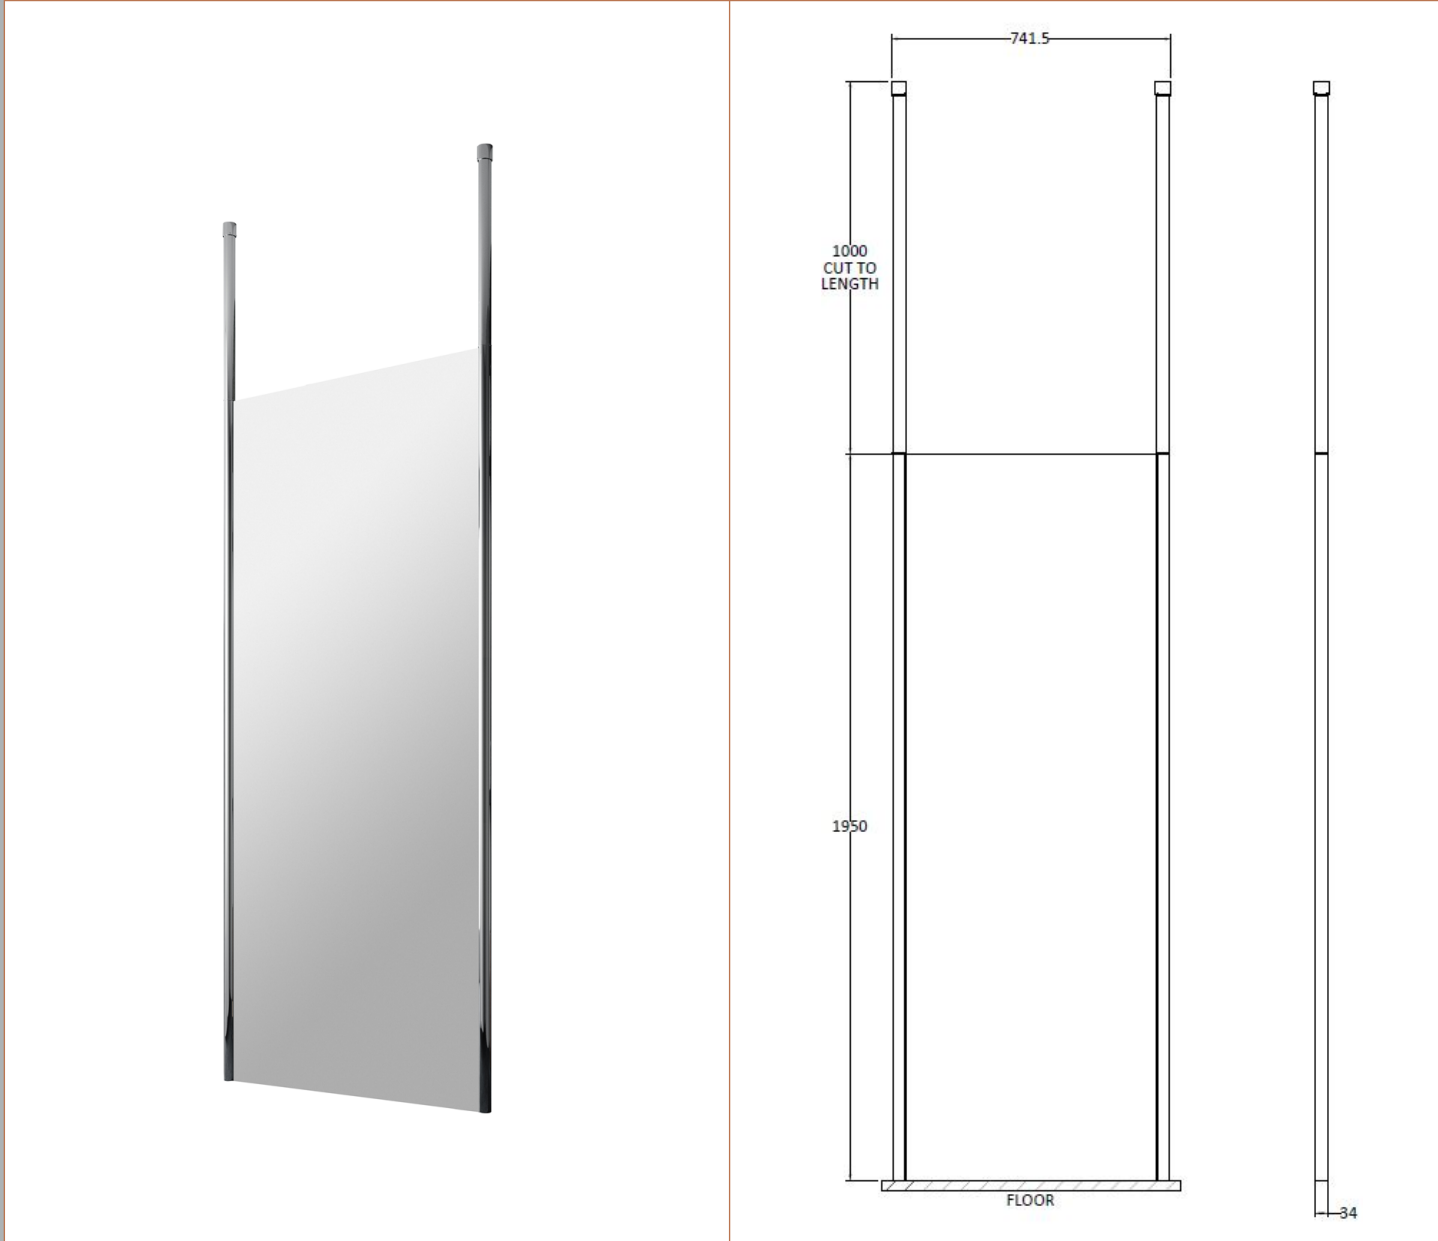

**Sales Code:** GPCP070

**Description:** 700 Wetroom Screen With Ceiling Poles

**Packaging Details**

Barcode: 5055275899144

Sales Code: WRSB700

Description: Wetroom Screen 700 X1950mm

### Product Dimensions

Height (mm):	1950
Width (mm):	700
Depth (mm):	14
Nett Weight (kg):	29.44

### Packaging Dimensions

Height (mm):	65
Width (mm):	730
Length (mm):	2010
Gross Weight (kg):	29.44

### Product Dimensions

Height (mm):	3000
Width (mm):	34
Depth (mm):	34
Nett Weight (kg):	3