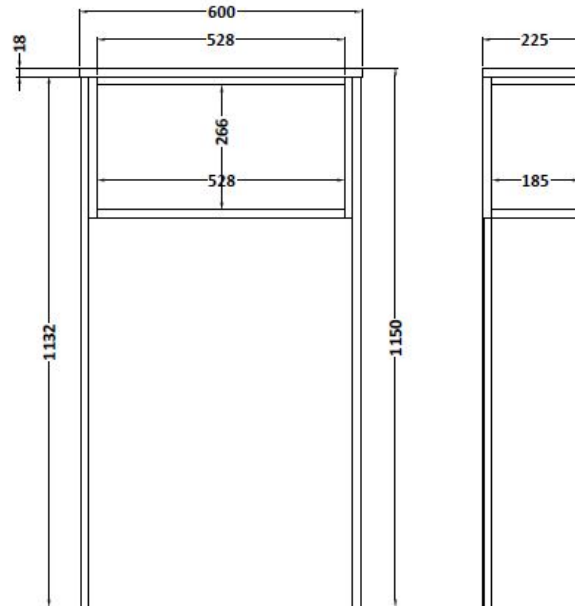

### Product Dimensions

Height (mm):	1150
Width (mm):	600
Depth (mm):	225
Nett Weight (kg):	19

### Packaging Dimensions

Height (mm):	1100
Width (mm):	600
Depth (mm):	365
Gross Weight (kg):	20

### Packaging Data

Box Colour:	Brown Cardboard Box
Box Qty:	1
Label Size:	100 x 50
Label Colour:	White Label
Label Qty:	2

### Outer Box Dimensions (If Applicable)

Height (mm):	
Width (mm):	
Depth (mm):	
Gross Weight (kg):	
Barcode:	5055369096985