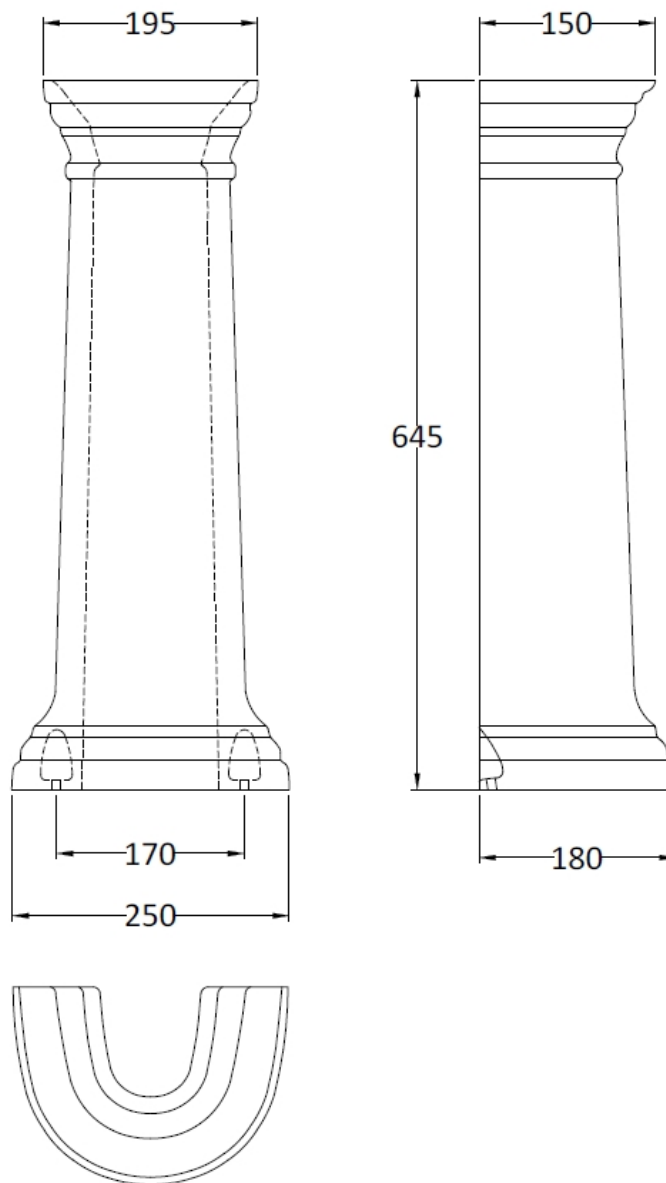

Sales Code: Crt007

Description: Chancery 500mm 1 Th Basin & Pedestal

Packaging Details

Barcode: 5056211804710

Sales Code: NCA103

Description: Full Pedestal

Product Dimensions

Height (mm):	650
Width (mm):	280
Depth (mm):	180
Nett Weight (kg):	8.9

Packaging Dimensions

Height (mm):	660
Width (mm):	275
Depth (mm):	190
Gross Weight (kg):	9.4

Packaging Data

Box Colour:	Brown Cardboard Box - Printed
Box Qty:	1
Label Size:	100 x 50
Label Colour:	Not Applicable
Label Qty:	0

Outer Box Dimensions (If Applicable)

Height (mm):	
Width (mm):	
Depth (mm):	
Gross Weight (kg):	
Barcode:	5055369026159

Product Details

Country of Origin:	China
Fitting Instruction:	No
Certification:	CE: N/A WRAS: N/A WRAS No: N/A
Product Material:	Vitreous China
Fixing Supplied:	No

Sales Code: NCA104

Description: 500mm Cloakroom Basin 1Th

Product Dimensions

Height (mm):	250
Width (mm):	500
Depth (mm):	400
Nett Weight (kg):	11

Packaging Dimensions

Height (mm):	270
Width (mm):	520
Depth (mm):	390
Gross Weight (kg):	11.5