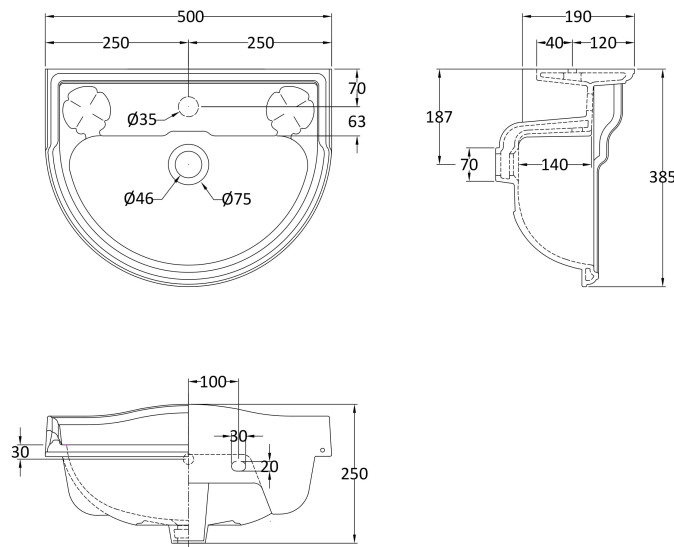

Sales Code: Crt007

Description: Chancery 500mm 1 Th Basin & Pedestal

Packaging Details

Barcode: 5056211804710

Sales Code: NCA103

Description: Full Pedestal

Product Dimensions

Height (mm):	650
Width (mm):	280
Depth (mm):	180
Nett Weight (kg):	8.9

Packaging Dimensions

Height (mm):	660
Width (mm):	275
Depth (mm):	190
Gross Weight (kg):	9.4

Packaging Data

Box Colour:	Brown Cardboard Box - Printed
Box Qty:	1
Label Size:	100 x 50
Label Colour:	Not Applicable
Label Qty:	0

Outer Box Dimensions (If Applicable)

Height (mm):	
Width (mm):	
Depth (mm):	
Gross Weight (kg):	
Barcode:	5055369026159

Product Details

Country of Origin:	China
Fitting Instruction:	No
Certification:	CE: N/A WRAS: N/A WRAS No: N/A
Product Material:	Vitreous China
Fixing Supplied:	No

Sales Code: NCA104

Description: 500mm Cloakroom Basin 1Th

Product Dimensions

Height (mm):	250
Width (mm):	500
Depth (mm):	400
Nett Weight (kg):	11

Packaging Dimensions

Height (mm):	270
Width (mm):	520
Depth (mm):	390
Gross Weight (kg):	11.5