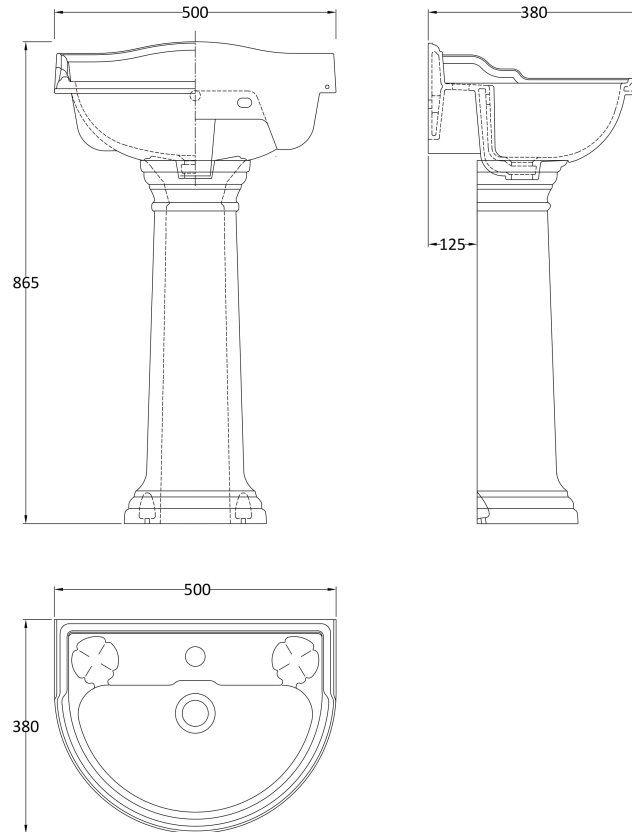

Sales Code: Crt007

Description: Chancery 500mm 1 Th Basin & Pedestal

Packaging Details

Barcode: 5056211804710

Sales Code: NCA103

Description: Full Pedestal

Product Dimensions

Height (mm):	650
Width (mm):	280
Depth (mm):	180
Nett Weight (kg):	8.9

Packaging Dimensions

Height (mm):	660
Width (mm):	275
Depth (mm):	190
Gross Weight (kg):	9.4

Packaging Data

Box Colour:	Brown Cardboard Box - Printed
Box Qty:	1
Label Size:	100 x 50
Label Colour:	Not Applicable
Label Qty:	0

Outer Box Dimensions (If Applicable)

Height (mm):	
Width (mm):	
Depth (mm):	
Gross Weight (kg):	
Barcode:	5055369026159

Product Details

Country of Origin:	China
Fitting Instruction:	No
Certification:	CE: N/A WRAS: N/A WRAS No: N/A
Product Material:	Vitreous China
Fixing Supplied:	No

Sales Code: NCA104

Description: 500mm Cloakroom Basin 1Th

Product Dimensions

Height (mm):	250
Width (mm):	500
Depth (mm):	400
Nett Weight (kg):	11

Packaging Dimensions

Height (mm):	270
Width (mm):	520
Depth (mm):	390
Gross Weight (kg):	11.5