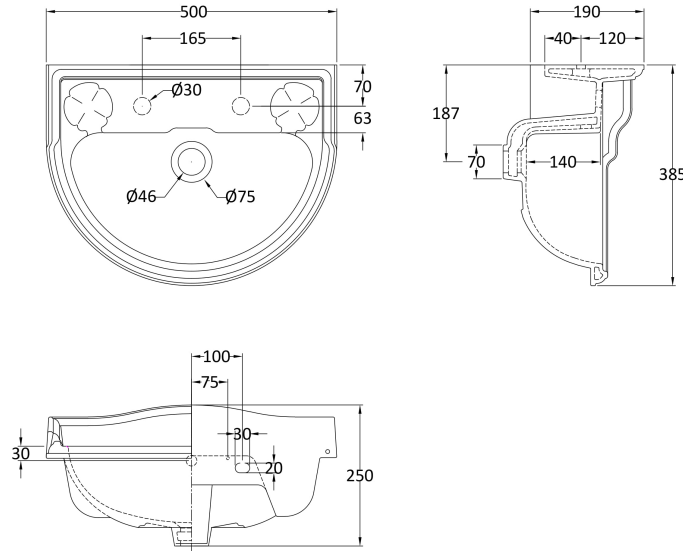

Sales Code: Crt005

Description: Ryther 500mm 2 Th Basin & Pedestal

Packaging Details

Barcode: 5055275866894

Sales Code: NCA103

Description: Full Pedestal

Product Dimensions

Height (mm):	650
Width (mm):	280
Depth (mm):	180
Nett Weight (kg):	8.9

Packaging Dimensions

Height (mm):	660
Width (mm):	275
Depth (mm):	190
Gross Weight (kg):	9.4

Packaging Data

Box Colour:	Brown Cardboard Box - Printed
Box Qty:	1
Label Size:	100 x 50
Label Colour:	Not Applicable
Label Qty:	0

Outer Box Dimensions (If Applicable)

Height (mm):	
Width (mm):	
Depth (mm):	
Gross Weight (kg):	
Barcode:	5055369026159

Product Details

Country of Origin:	China
Fitting Instruction:	No
Certification:	CE: N/A WRAS: N/A WRAS No: N/A
Product Material:	Vitreous China
Fixing Supplied:	No

Sales Code: NCA124

Description: 500mm Basin 2Th

Product Dimensions

Height (mm):	260
Width (mm):	500
Depth (mm):	380
Nett Weight (kg):	11

Packaging Dimensions

Height (mm):	270
Width (mm):	520
Depth (mm):	390
Gross Weight (kg):	11.5