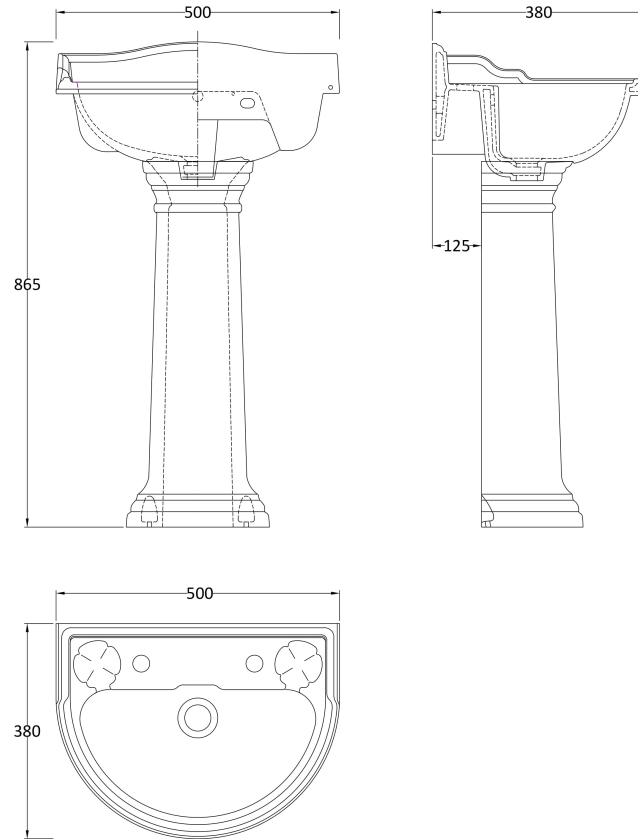

Sales Code: Crt005

Description: Ryther 500mm 2 Th Basin & Pedestal

Packaging Details

Barcode: 5055275866894

Sales Code: NCA103

Description: Full Pedestal

Product Dimensions

Height (mm):	650
Width (mm):	280
Depth (mm):	180
Nett Weight (kg):	8.9

Packaging Dimensions

Height (mm):	660
Width (mm):	275
Depth (mm):	190
Gross Weight (kg):	9.4

Packaging Data

Box Colour:	Brown Cardboard Box - Printed
Box Qty:	1
Label Size:	100 x 50
Label Colour:	Not Applicable
Label Qty:	0

Outer Box Dimensions (If Applicable)

Height (mm):	
Width (mm):	
Depth (mm):	
Gross Weight (kg):	
Barcode:	5055369026159

Product Details

Country of Origin:	China
Fitting Instruction:	No
Certification:	CE: N/A WRAS: N/A WRAS No: N/A
Product Material:	Vitreous China
Fixing Supplied:	No

Sales Code: NCA124

Description: 500mm Basin 2Th

Product Dimensions

Height (mm):	260
Width (mm):	500
Depth (mm):	380
Nett Weight (kg):	11

Packaging Dimensions

Height (mm):	270
Width (mm):	520
Depth (mm):	390
Gross Weight (kg):	11.5