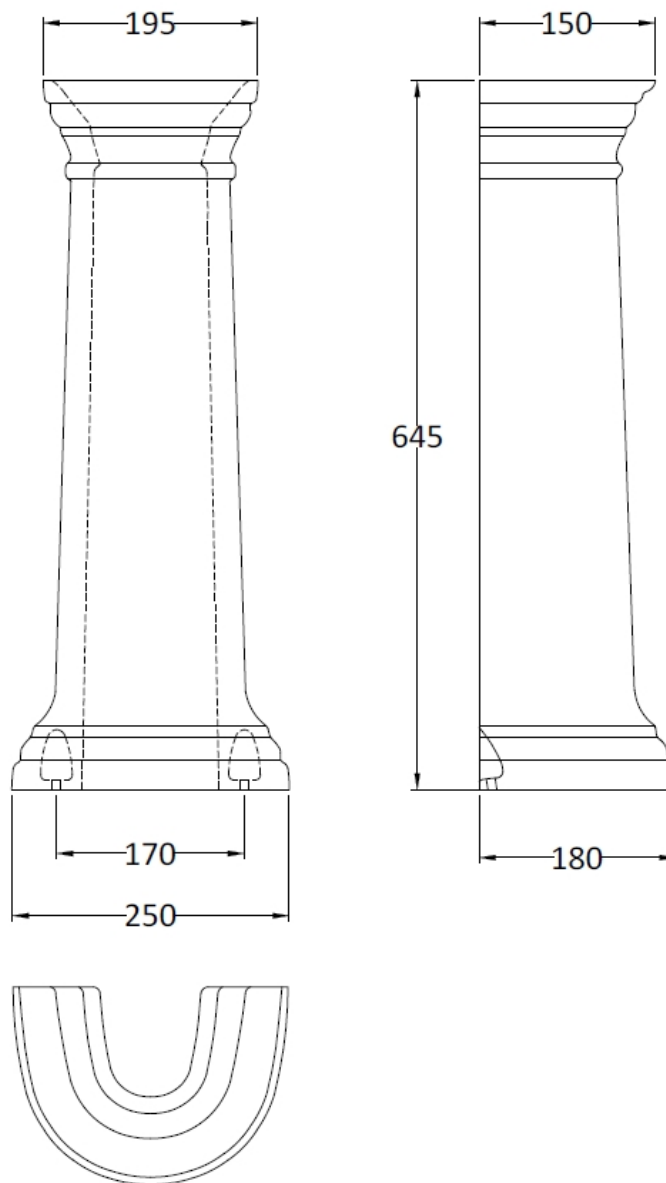

Sales Code: Crt005

Description: Ryther 500mm 2 Th Basin & Pedestal

Packaging Details

Barcode: 5055275866894

Sales Code: NCA103

Description: Full Pedestal

Product Dimensions

Height (mm):	650
Width (mm):	280
Depth (mm):	180
Nett Weight (kg):	8.9

Packaging Dimensions

Height (mm):	660
Width (mm):	275
Depth (mm):	190
Gross Weight (kg):	9.4

Packaging Data

Box Colour:	Brown Cardboard Box - Printed
Box Qty:	1
Label Size:	100 x 50
Label Colour:	Not Applicable
Label Qty:	0

Outer Box Dimensions (If Applicable)

Height (mm):	
Width (mm):	
Depth (mm):	
Gross Weight (kg):	
Barcode:	5055369026159

Product Details

Country of Origin:	China
Fitting Instruction:	No
Certification:	CE: N/A WRAS: N/A WRAS No: N/A
Product Material:	Vitreous China
Fixing Supplied:	No

Sales Code: NCA124

Description: 500mm Basin 2Th

Product Dimensions

Height (mm):	260
Width (mm):	500
Depth (mm):	380
Nett Weight (kg):	11

Packaging Dimensions

Height (mm):	270
Width (mm):	520
Depth (mm):	390
Gross Weight (kg):	11.5