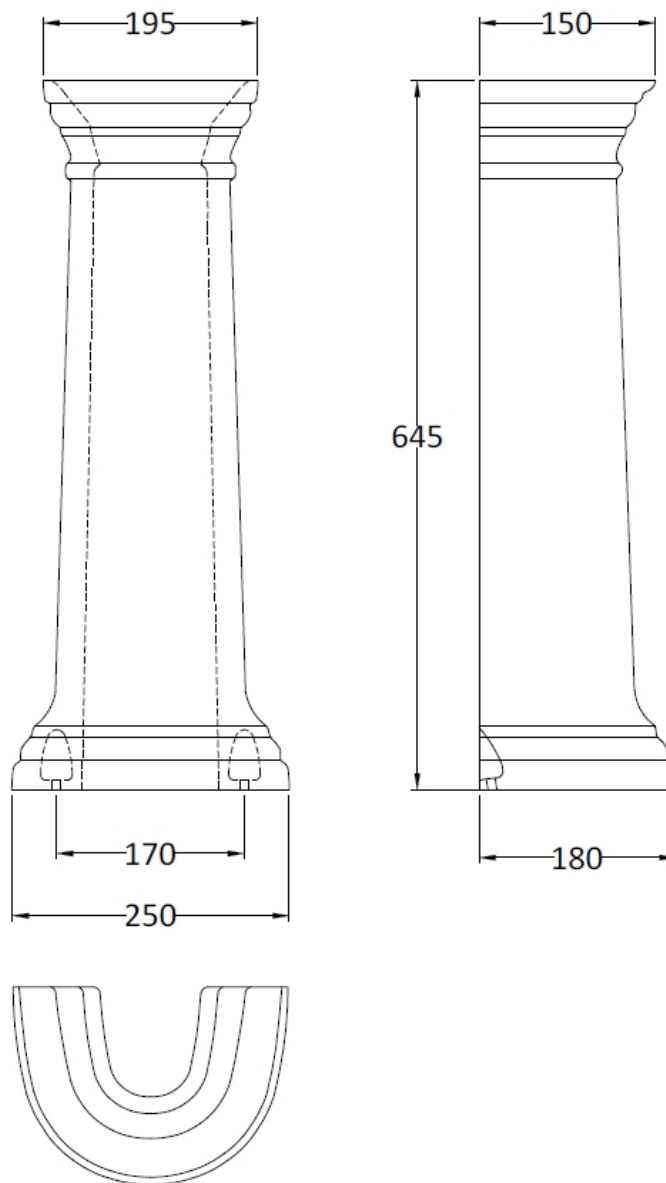

Sales Code: Crt003

Description: Ryther Basin & Pedestal

Packaging Details

Barcode: 5055275814314

Sales Code: NCA122

Description: 600mm Basin 2Th

Product Dimensions

Height (mm):	291
Width (mm):	600
Depth (mm):	500
Nett Weight (kg):	18.2

Packaging Dimensions

Height (mm):	310
Width (mm):	620
Depth (mm):	460
Gross Weight (kg):	18.8

Packaging Data

Box Colour:	Brown Cardboard Box - Printed
Box Qty:	1
Label Size:	100 x 50
Label Colour:	Not Applicable
Label Qty:	0

Outer Box Dimensions (If Applicable)

Height (mm):	
Width (mm):	
Depth (mm):	
Gross Weight (kg):	
Barcode:	5055369026173

Product Details

Country of Origin:	China
Fitting Instruction:	No
Certification:	CE: N/A WRAS: N/A WRAS No: N/A
Product Material:	Vitreous China
Fixing Supplied:	No

Sales Code: NCA103

Description: Full Pedestal

Product Dimensions

Height (mm):	650
Width (mm):	280
Depth (mm):	180
Nett Weight (kg):	8.9

Packaging Dimensions

Height (mm):	660
Width (mm):	275
Depth (mm):	190
Gross Weight (kg):	9.4