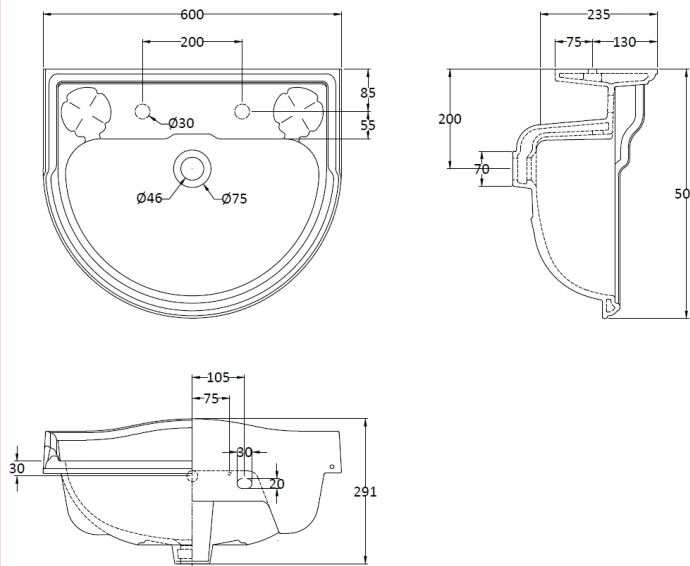

Sales Code: Crt003

Description: Ryther Basin & Pedestal

Packaging Details

Barcode: 5055275814314

Sales Code: NCA122

Description: 600mm Basin 2Th

Product Dimensions

Height (mm):	291
Width (mm):	600
Depth (mm):	500
Nett Weight (kg):	18.2

Packaging Dimensions

Height (mm):	310
Width (mm):	620
Depth (mm):	460
Gross Weight (kg):	18.8

Packaging Data

Box Colour:	Brown Cardboard Box - Printed
Box Qty:	1
Label Size:	100 x 50
Label Colour:	Not Applicable
Label Qty:	0

Outer Box Dimensions (If Applicable)

Height (mm):	
Width (mm):	
Depth (mm):	
Gross Weight (kg):	
Barcode:	5055369026173

Product Details

Country of Origin:	China
Fitting Instruction:	No
Certification:	CE: N/A WRAS: N/A WRAS No: N/A
Product Material:	Vitreous China
Fixing Supplied:	No

Sales Code: NCA103

Description: Full Pedestal

Product Dimensions

Height (mm):	650
Width (mm):	280
Depth (mm):	180
Nett Weight (kg):	8.9

Packaging Dimensions

Height (mm):	660
Width (mm):	275
Depth (mm):	190
Gross Weight (kg):	9.4