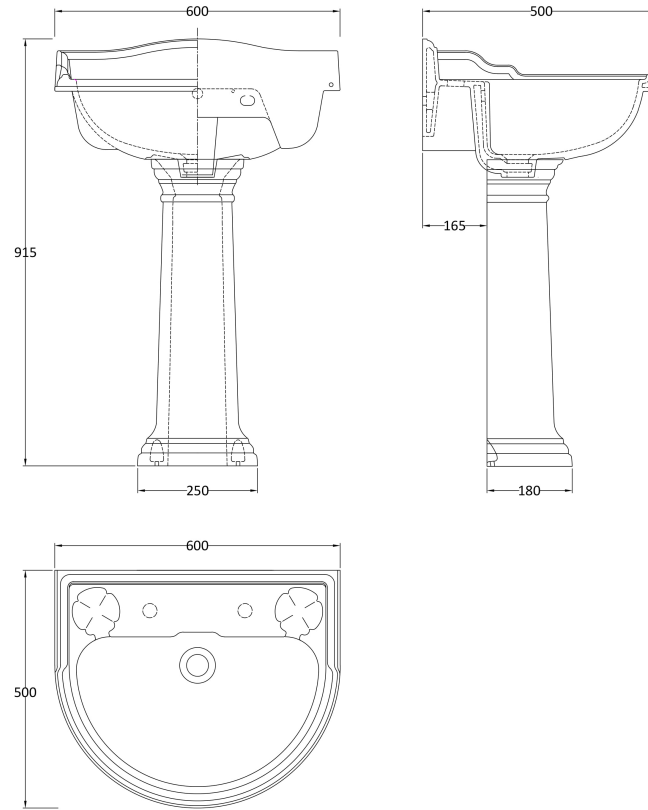

Sales Code: Crt003

Description: Ryther Basin & Pedestal

Packaging Details

Barcode: 5055275814314

Sales Code: NCA122

Description: 600mm Basin 2Th

Product Dimensions

Height (mm):	291
Width (mm):	600
Depth (mm):	500
Nett Weight (kg):	18.2

Packaging Dimensions

Height (mm):	310
Width (mm):	620
Depth (mm):	460
Gross Weight (kg):	18.8

Packaging Data

Box Colour:	Brown Cardboard Box - Printed
Box Qty:	1
Label Size:	100 x 50
Label Colour:	Not Applicable
Label Qty:	0

Outer Box Dimensions (If Applicable)

Height (mm):	
Width (mm):	
Depth (mm):	
Gross Weight (kg):	
Barcode:	5055369026173

Product Details

Country of Origin:	China
Fitting Instruction:	No
Certification:	CE: N/A WRAS: N/A WRAS No: N/A
Product Material:	Vitreous China
Fixing Supplied:	No

Sales Code: NCA103

Description: Full Pedestal

Product Dimensions

Height (mm):	650
Width (mm):	280
Depth (mm):	180
Nett Weight (kg):	8.9

Packaging Dimensions

Height (mm):	660
Width (mm):	275
Depth (mm):	190
Gross Weight (kg):	9.4