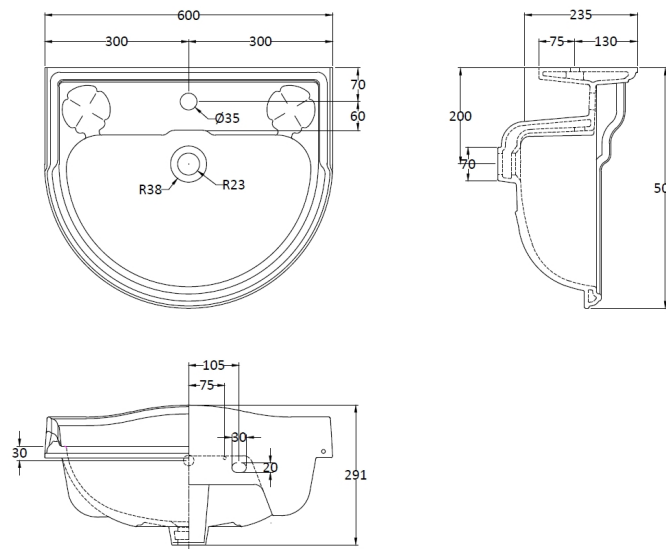

Sales Code: Crt002

Description: Ryther Basin & Pedestal

Packaging Details

Barcode: 5055275814291

Sales Code: NCA103

Description: Full Pedestal

Product Dimensions

Height (mm):	650
Width (mm):	280
Depth (mm):	180
Nett Weight (kg):	8.9

Packaging Dimensions

Height (mm):	660
Width (mm):	275
Depth (mm):	190
Gross Weight (kg):	9.4

Packaging Data

Box Colour:	Brown Cardboard Box - Printed
Box Qty:	1
Label Size:	100 x 50
Label Colour:	Not Applicable
Label Qty:	0

Outer Box Dimensions (If Applicable)

Height (mm):	
Width (mm):	
Depth (mm):	
Gross Weight (kg):	
Barcode:	5055369026159

Product Details

Country of Origin:	China
Fitting Instruction:	No
Certification:	CE: N/A WRAS: N/A WRAS No: N/A
Product Material:	Vitreous China
Fixing Supplied:	No

Sales Code: NCA102

Description: 600mm Basin 1Th

Product Dimensions

Height (mm):	291
Width (mm):	600
Depth (mm):	500
Nett Weight (kg):	18.2

Packaging Dimensions

Height (mm):	330
Width (mm):	620
Depth (mm):	500
Gross Weight (kg):	18.8