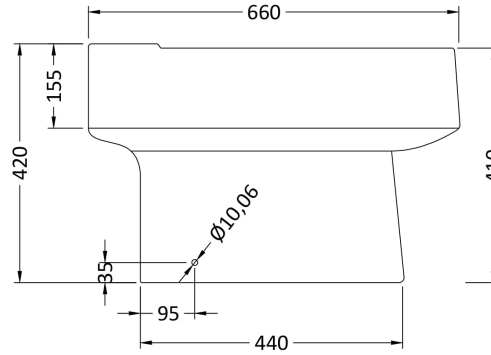

### Product Dimensions

Height (mm):	410
Width (mm):	355
Depth (mm):	585
Nett Weight (kg):	26.7

### Packaging Dimensions

Height (mm):	700
Width (mm):	440
Depth (mm):	440
Gross Weight (kg):	26.7

### Outer Box Dimensions (If Applicable)

Height (mm):	
Width (mm):	
Depth (mm):	
Gross Weight (kg):	
Barcode:	5055369063208

**Sales Code:** NCB501

**Description:** Cc Short Projection Cistern & Fittings

**Product Dimensions**

Height (mm):	415
Width (mm):	380
Depth (mm):	145
Nett Weight (kg):	14

**Packaging Dimensions**

Height (mm):	475
Width (mm):	390
Depth (mm):	185
Gross Weight (kg):	14.2