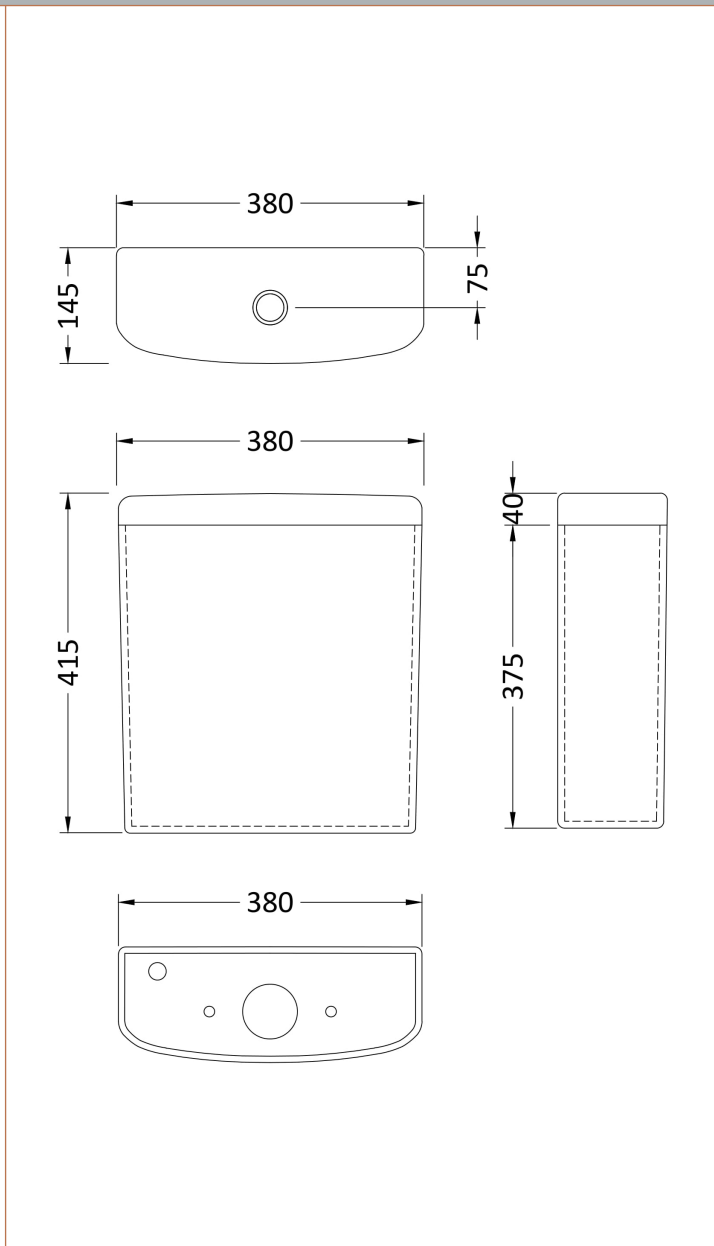

### Product Dimensions

Height (mm):	410
Width (mm):	355
Depth (mm):	585
Nett Weight (kg):	26.7

### Packaging Dimensions

Height (mm):	700
Width (mm):	440
Depth (mm):	440
Gross Weight (kg):	26.7

### Outer Box Dimensions (If Applicable)

Height (mm):	
Width (mm):	
Depth (mm):	
Gross Weight (kg):	
Barcode:	5055369063208

**Sales Code:** NCB501

**Description:** Cc Short Projection Cistern & Fittings

**Product Dimensions**

Height (mm):	415
Width (mm):	380
Depth (mm):	145
Nett Weight (kg):	14

**Packaging Dimensions**

Height (mm):	475
Width (mm):	390
Depth (mm):	185
Gross Weight (kg):	14.2