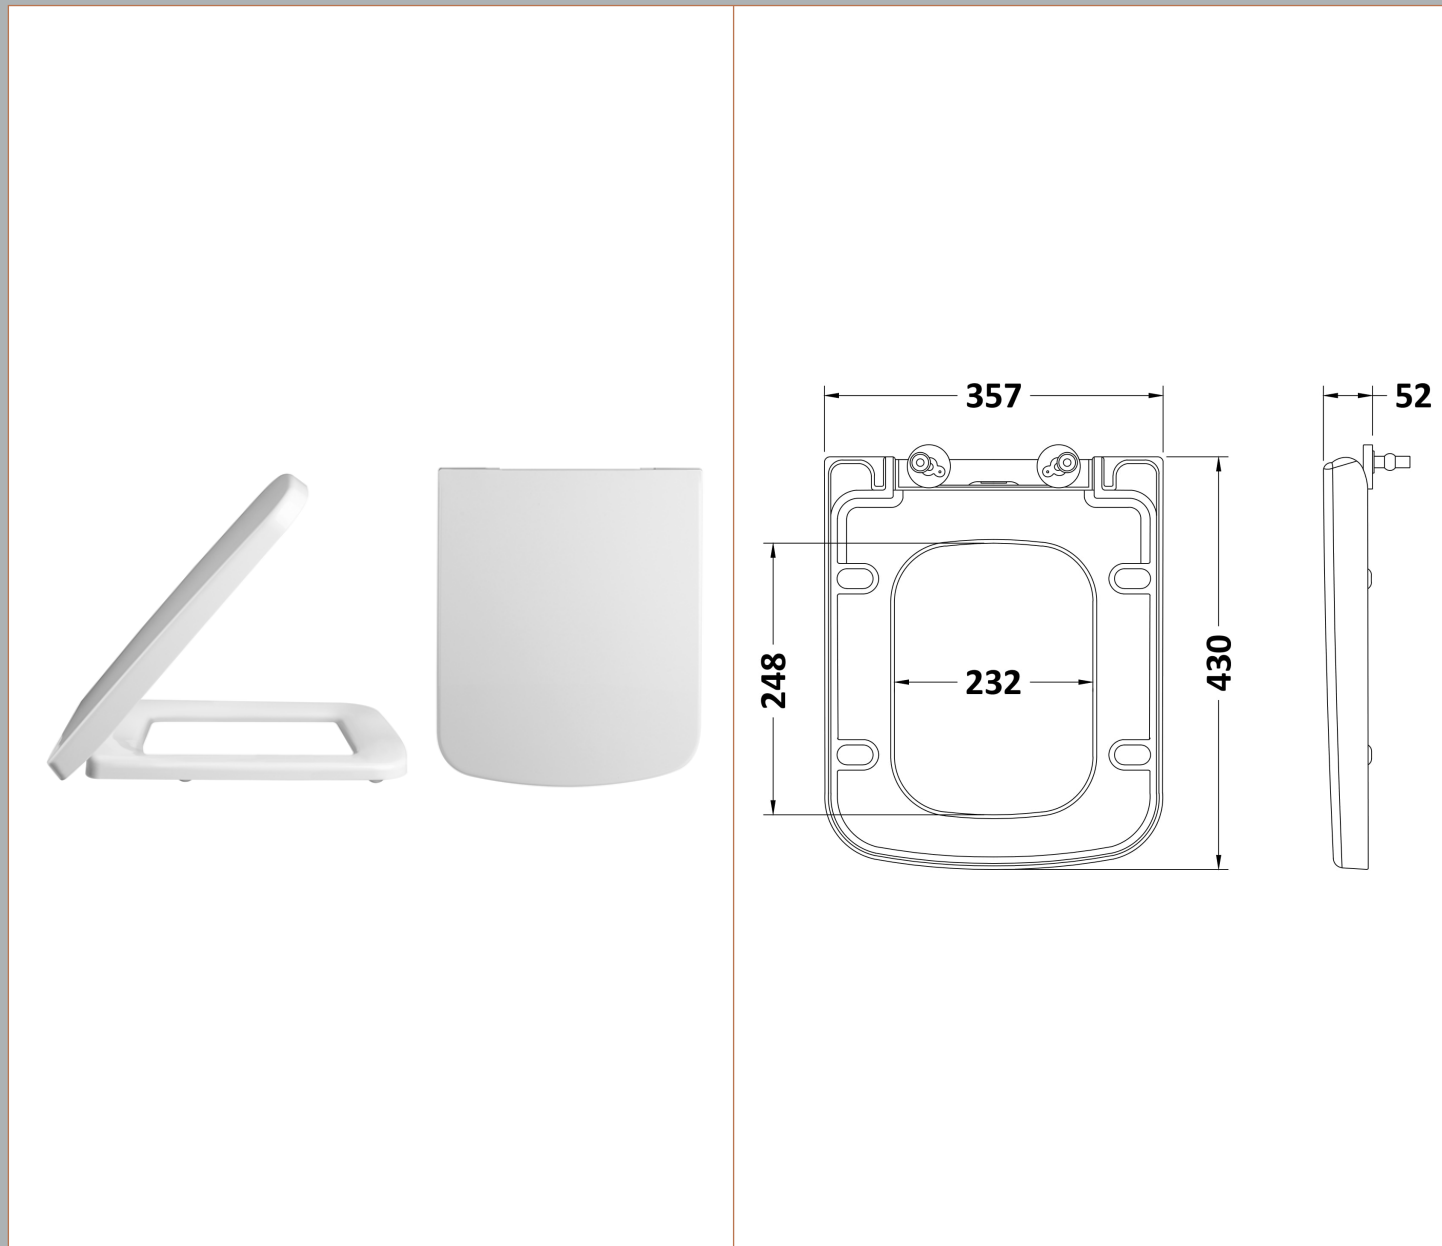

### Product Dimensions

Height (mm):	410
Width (mm):	355
Depth (mm):	585
Nett Weight (kg):	26.7

### Outer Box Dimensions (If Applicable)

Height (mm):	
Width (mm):	
Depth (mm):	
Gross Weight (kg):	
Barcode:	5055369063208

**Sales Code:** NCB501

**Description:** Cc Short Projection Cistern & Fittings

**Product Dimensions**

Height (mm):	415
Width (mm):	380
Depth (mm):	145
Nett Weight (kg):	14

**Packaging Dimensions**

Height (mm):	475
Width (mm):	390
Depth (mm):	185
Gross Weight (kg):	14.2

**Sales Code:** NCB699

**Description:** Toilet Seat Square Softclose Pp

**Product Dimensions**

Length (mm):	390
Width (mm):	355
Height (mm):	52
Nett Weight (kg):	2

**Packaging Dimensions**

Length (mm):	445
Width (mm):	377
Height (mm):	60
Gross Weight (kg):	2.73