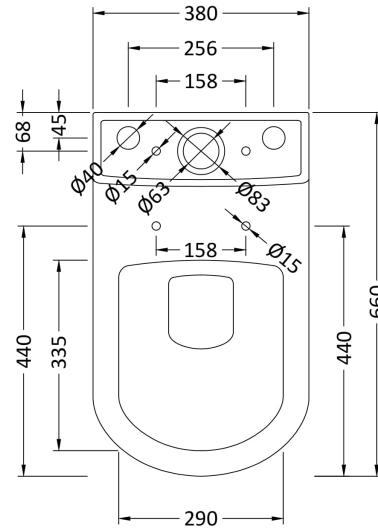

### Product Dimensions

Height (mm):	410
Width (mm):	355
Depth (mm):	585
Nett Weight (kg):	26.7

### Packaging Dimensions

Height (mm):	700
Width (mm):	440
Depth (mm):	440
Gross Weight (kg):	26.7

### Outer Box Dimensions (If Applicable)

Height (mm):	
Width (mm):	
Depth (mm):	
Gross Weight (kg):	
Barcode:	5055369063208

**Sales Code:** NCB501

**Description:** Cc Short Projection Cistern & Fittings

**Product Dimensions**

Height (mm):	415
Width (mm):	380
Depth (mm):	145
Nett Weight (kg):	14

**Packaging Dimensions**

Height (mm):	475
Width (mm):	390
Depth (mm):	185
Gross Weight (kg):	14.2