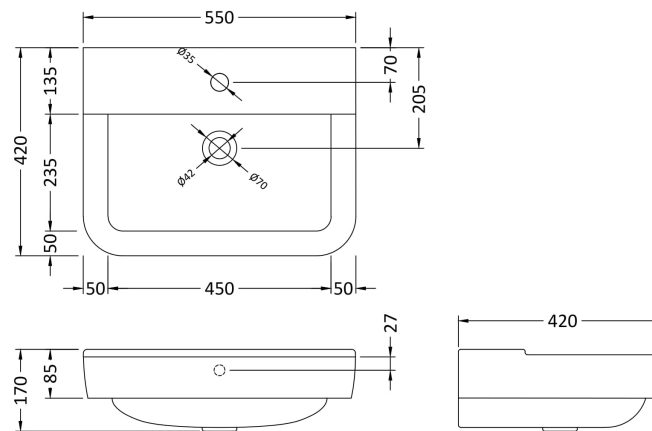

Sales Code: Cpc025

Description: Arlo 550mm Basin & Pedestal

Packaging Details

Barcode: 5055275888155

Sales Code: NCU704

Description: 550mm 1Th Basin

Product Dimensions

Height (mm):	170
Width (mm):	550
Depth (mm):	420
Nett Weight (kg):	16

Packaging Dimensions

Height (mm):	580
Width (mm):	480
Depth (mm):	190
Gross Weight (kg):	16

Packaging Data

Box Colour:	Brown Cardboard Box - Printed
Box Qty:	1
Label Size:	100 x 50
Label Colour:	White Label
Label Qty:	2

Outer Box Dimensions (If Applicable)

Height (mm):	
Width (mm):	
Depth (mm):	
Gross Weight (kg):	
Barcode:	5055369069880

Product Details

Country of Origin:	Turkey
Fitting Instruction:	No
Certification:	CE: No WRAS: N/A WRAS No: N/A
Product Material:	Vitreous China
Fixing Supplied:	Yes

Sales Code: NCU503

Description: Full Pedestal

Product Dimensions

Height (mm):	700
Width (mm):	165
Depth (mm):	160
Nett Weight (kg):	10

Packaging Dimensions

Height (mm):	205
Width (mm):	205
Depth (mm):	670
Gross Weight (kg):	10