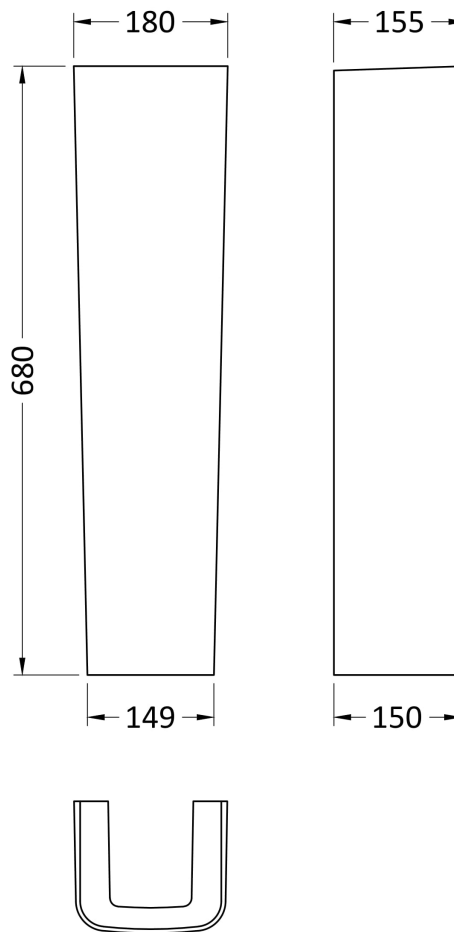

Sales Code: Cpc025

Description: Arlo 550mm Basin & Pedestal

Packaging Details

Barcode: 5055275888155

Sales Code: NCU704

Description: 550mm 1Th Basin

Product Dimensions

Height (mm):	170
Width (mm):	550
Depth (mm):	420
Nett Weight (kg):	16

Packaging Dimensions

Height (mm):	580
Width (mm):	480
Depth (mm):	190
Gross Weight (kg):	16

Packaging Data

Box Colour:	Brown Cardboard Box - Printed
Box Qty:	1
Label Size:	100 x 50
Label Colour:	White Label
Label Qty:	2

Outer Box Dimensions (If Applicable)

Height (mm):	
Width (mm):	
Depth (mm):	
Gross Weight (kg):	
Barcode:	5055369069880

Product Details

Country of Origin:	Turkey
Fitting Instruction:	No
Certification:	CE: No WRAS: N/A WRAS No: N/A
Product Material:	Vitreous China
Fixing Supplied:	Yes

Sales Code: NCU503

Description: Full Pedestal

Product Dimensions

Height (mm):	700
Width (mm):	165
Depth (mm):	160
Nett Weight (kg):	10

Packaging Dimensions

Height (mm):	205
Width (mm):	205
Depth (mm):	670
Gross Weight (kg):	10