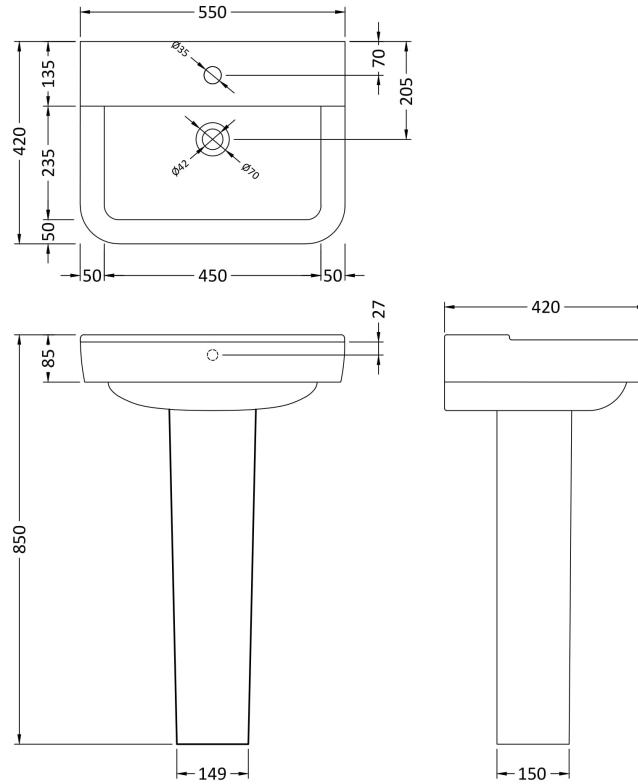

Sales Code: Cpc025

Description: Arlo 550mm Basin & Pedestal

Packaging Details

Barcode: 5055275888155

Sales Code: NCU704

Description: 550mm 1Th Basin

Product Dimensions

Height (mm):	170
Width (mm):	550
Depth (mm):	420
Nett Weight (kg):	16

Packaging Dimensions

Height (mm):	580
Width (mm):	480
Depth (mm):	190
Gross Weight (kg):	16

Packaging Data

Box Colour:	Brown Cardboard Box - Printed
Box Qty:	1
Label Size:	100 x 50
Label Colour:	White Label
Label Qty:	2

Outer Box Dimensions (If Applicable)

Height (mm):	
Width (mm):	
Depth (mm):	
Gross Weight (kg):	
Barcode:	5055369069880

Product Details

Country of Origin:	Turkey
Fitting Instruction:	No
Certification:	CE: No WRAS: N/A WRAS No: N/A
Product Material:	Vitreous China
Fixing Supplied:	Yes

Sales Code: NCU503

Description: Full Pedestal

Product Dimensions

Height (mm):	700
Width (mm):	165
Depth (mm):	160
Nett Weight (kg):	10

Packaging Dimensions

Height (mm):	205
Width (mm):	205
Depth (mm):	670
Gross Weight (kg):	10