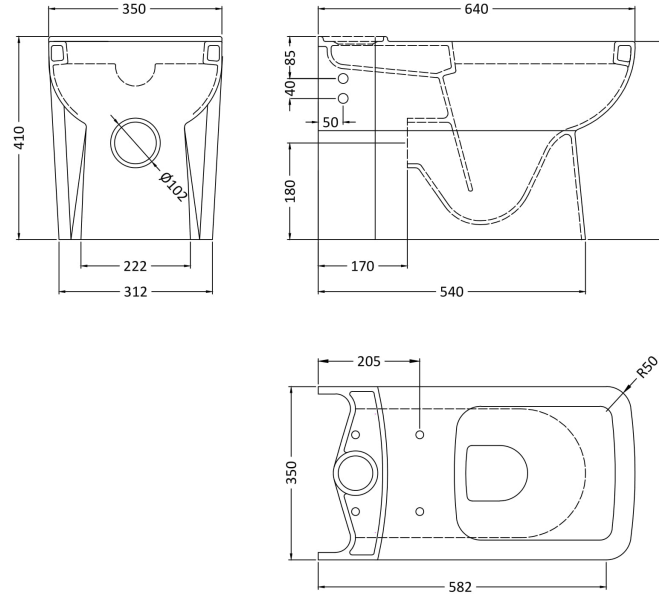

### Product Dimensions

Length (mm):	419
Width (mm):	355
Height (mm):	56
Nett Weight (kg):	3.5

### Packaging Dimensions

Length (mm):	365
Width (mm):	500
Height (mm):	50
Gross Weight (kg):	3.5

### Outer Box Dimensions (If Applicable)

Length (mm):	390
Width (mm):	470
Height (mm):	480
Gross Weight (kg):	
Barcode:	5055369030996

**Sales Code:** NCU700

**Description:** Close Coupled Wc Pan Btw

**Product Dimensions**

Height (mm):	410
Width (mm):	350
Depth (mm):	640
Nett Weight (kg):	27

**Packaging Dimensions**

Height (mm):	430
Width (mm):	370
Depth (mm):	710
Gross Weight (kg):	29.2