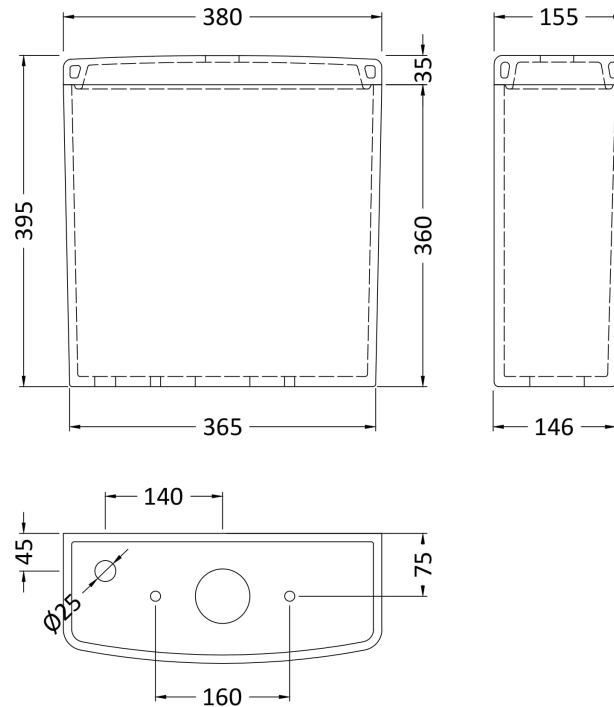

### Product Dimensions

Length (mm):	419
Width (mm):	355
Height (mm):	56
Nett Weight (kg):	3.5

### Outer Box Dimensions (If Applicable)

Length (mm):	390
Width (mm):	470
Height (mm):	480
Gross Weight (kg):	
Barcode:	5055369030996

**Sales Code:** NCU700

**Description:** Close Coupled Wc Pan Btw

**Product Dimensions**

Height (mm):	410
Width (mm):	350
Depth (mm):	640
Nett Weight (kg):	27

**Packaging Dimensions**

Height (mm):	430
Width (mm):	370
Depth (mm):	710
Gross Weight (kg):	29.2

### Product Dimensions

Height (mm):	395
Width (mm):	380
Depth (mm):	155
Nett Weight (kg):	14