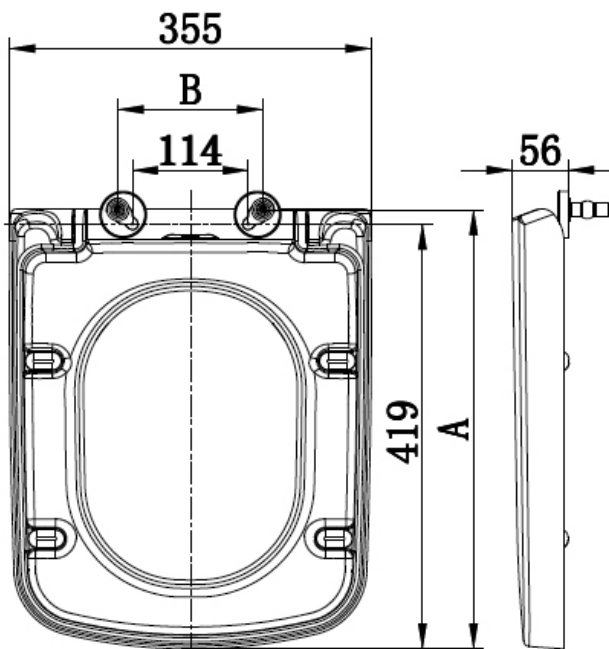

### Product Dimensions

Length (mm):	419
Width (mm):	355
Height (mm):	56
Nett Weight (kg):	3.5

### Packaging Dimensions

Length (mm):	365
Width (mm):	500
Height (mm):	50
Gross Weight (kg):	3.5

### Outer Box Dimensions (If Applicable)

Length (mm):	390
Width (mm):	470
Height (mm):	480
Gross Weight (kg):	
Barcode:	5055369030996

**Sales Code:** NCU700

**Description:** Close Coupled Wc Pan Btw

**Product Dimensions**

Height (mm):	410
Width (mm):	350
Depth (mm):	640
Nett Weight (kg):	27

**Packaging Dimensions**

Height (mm):	430
Width (mm):	370
Depth (mm):	710
Gross Weight (kg):	29.2