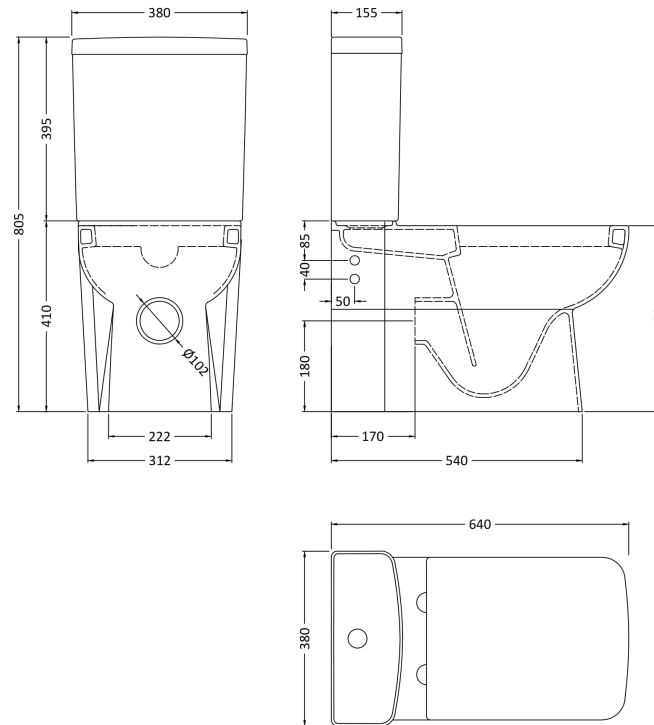

Sales Code: Cpc001

Description: Arlo Cc Pan C/W Sc Seat & Cistern

Packaging Details

Barcode: 5055369031511