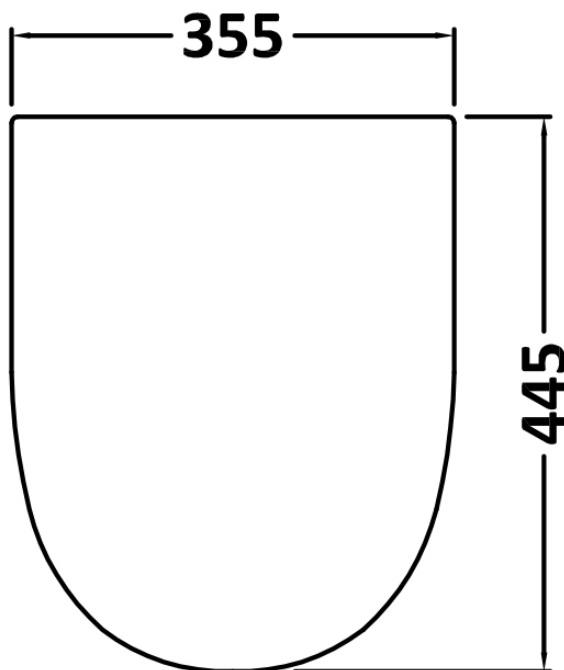

**Sales Code:** Cpa008

**Description:** Luna Btw Pan & Soft Close Seat

**Packaging Details**

Barcode: 5055369031597

**Sales Code:** NCU699**Description:** Soft Close Seat**Product Dimensions**

Length (mm):	445
Width (mm):	355
Height (mm):	45
Nett Weight (kg):	2

**Packaging Dimensions**

Length (mm):	500
Width (mm):	365
Height (mm):	50
Gross Weight (kg):	2.4

**Packaging Data**

Box Colour:	White Cardboard Box - Printed
Box Qty:	1
Label Size:	100 x 50
Label Colour:	Not Applicable
Label Qty:	1

**Outer Box Dimensions (If Applicable)**

Length (mm):	400
Width (mm):	470
Height (mm):	475
Gross Weight (kg):	
Barcode:	5055369030934

**Product Details**

Country of Origin:	Turkey
Fitting Instruction:	No
CE Certification:	Not Applicable
Product Material:	Polypropylene
Seat Type:	D Shape
Seat Function:	Soft Close
Hinge Centres (Min):	150
Hinge Centres (Max):	186
Hinge Material:	Polypropylene
Colour/Finish:	White
Fixing Method:	Top Fix

Sales Code: NCU606

Description: Round Btw Pan

**Product Dimensions**

Height (mm):	400
Width (mm):	350
Depth (mm):	555
Nett Weight (kg):	28

**Packaging Dimensions**

Height (mm):	570
Width (mm):	415
Depth (mm):	365
Gross Weight (kg):	29