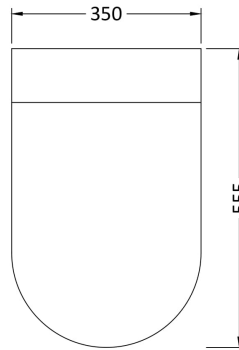

**Sales Code:** Cpa008

**Description:** Luna Btw Pan & Soft Close Seat

**Packaging Details**

Barcode: 5055369031597

**Sales Code:** NCU699**Description:** Soft Close Seat**Product Dimensions**

Length (mm):	445
Width (mm):	355
Height (mm):	45
Nett Weight (kg):	2

**Packaging Dimensions**

Length (mm):	500
Width (mm):	365
Height (mm):	50
Gross Weight (kg):	2.4

**Packaging Data**

Box Colour:	White Cardboard Box - Printed
Box Qty:	1
Label Size:	100 x 50
Label Colour:	Not Applicable
Label Qty:	1

**Outer Box Dimensions (If Applicable)**

Length (mm):	400
Width (mm):	470
Height (mm):	475
Gross Weight (kg):	
Barcode:	5055369030934

**Product Details**

Country of Origin:	Turkey
Fitting Instruction:	No
CE Certification:	Not Applicable
Product Material:	Polypropylene
Seat Type:	D Shape
Seat Function:	Soft Close
Hinge Centres (Min):	150
Hinge Centres (Max):	186
Hinge Material:	Polypropylene
Colour/Finish:	White
Fixing Method:	Top Fix

Sales Code: NCU606

Description: Round Btw Pan

**Product Dimensions**

Height (mm):	400
Width (mm):	350
Depth (mm):	555
Nett Weight (kg):	28

**Packaging Dimensions**

Height (mm):	570
Width (mm):	415
Depth (mm):	365
Gross Weight (kg):	29