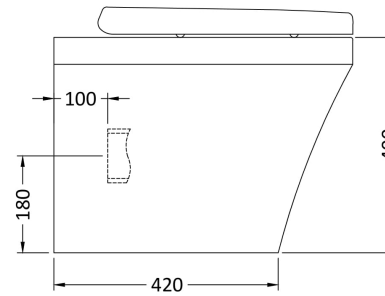

**Sales Code:** Cpa008

**Description:** Luna Btw Pan & Soft Close Seat

**Packaging Details**

Barcode: 5055369031597

**Sales Code:** NCU699**Description:** Soft Close Seat**Product Dimensions**

Length (mm):	445
Width (mm):	355
Height (mm):	45
Nett Weight (kg):	2

**Packaging Dimensions**

Length (mm):	500
Width (mm):	365
Height (mm):	50
Gross Weight (kg):	2.4

**Packaging Data**

Box Colour:	White Cardboard Box - Printed
Box Qty:	1
Label Size:	100 x 50
Label Colour:	Not Applicable
Label Qty:	1

**Outer Box Dimensions (If Applicable)**

Length (mm):	400
Width (mm):	470
Height (mm):	475
Gross Weight (kg):	
Barcode:	5055369030934

**Product Details**

Country of Origin:	Turkey
Fitting Instruction:	No
CE Certification:	Not Applicable
Product Material:	Polypropylene
Seat Type:	D Shape
Seat Function:	Soft Close
Hinge Centres (Min):	150
Hinge Centres (Max):	186
Hinge Material:	Polypropylene
Colour/Finish:	White
Fixing Method:	Top Fix

Sales Code: NCU606

Description: Round Btw Pan

**Product Dimensions**

Height (mm):	400
Width (mm):	350
Depth (mm):	555
Nett Weight (kg):	28

**Packaging Dimensions**

Height (mm):	570
Width (mm):	415
Depth (mm):	365
Gross Weight (kg):	29