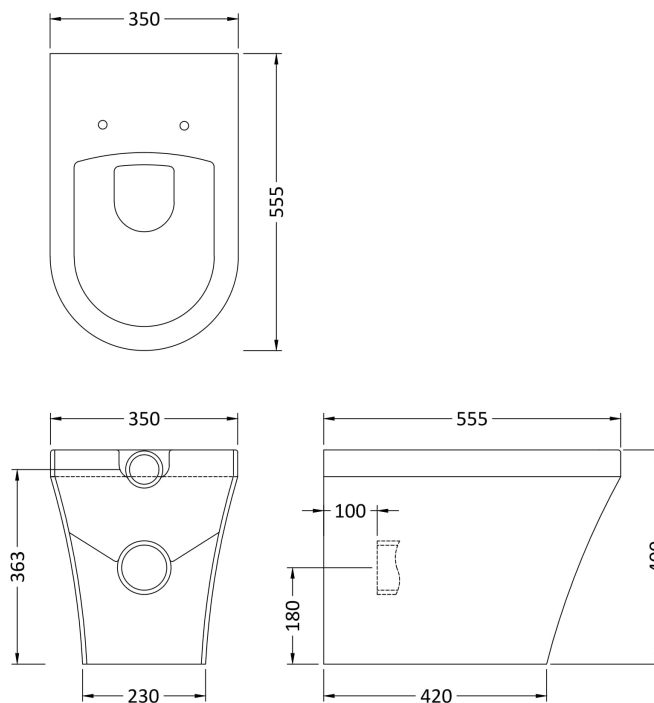

**Packaging Dimensions**

Length (mm):	500
Width (mm):	365
Height (mm):	50
Gross Weight (kg):	2.4

**Packaging Data**

Box Colour:	White Cardboard Box - Printed
Box Qty:	1
Label Size:	100 x 50
Label Colour:	Not Applicable
Label Qty:	1

**Outer Box Dimensions (If Applicable)**

Length (mm):	400
Width (mm):	470
Height (mm):	475
Gross Weight (kg):	
Barcode:	5055369030934

**Product Details**

Country of Origin:	Turkey
Fitting Instruction:	No
CE Certification:	Not Applicable
Product Material:	Polypropylene
Seat Type:	D Shape
Seat Function:	Soft Close
Hinge Centres (Min):	150
Hinge Centres (Max):	186
Hinge Material:	Polypropylene
Colour/Finish:	White
Fixing Method:	Top Fix

Sales Code: NCU606

Description: Round Btw Pan

**Product Dimensions**

Height (mm):	400
Width (mm):	350
Depth (mm):	555
Nett Weight (kg):	28

**Packaging Dimensions**

Height (mm):	570
Width (mm):	415
Depth (mm):	365
Gross Weight (kg):	29

**Packaging Data**

Box Colour:	Brown Cardboard Box - Printed
Box Qty:	1
Label Size:	100 x 50
Label Colour:	White Label
Label Qty:	2

**Outer Box Dimensions (If Applicable)**

Height (mm):	
Width (mm):	
Depth (mm):	
Gross Weight (kg):	
Barcode:	5056211821847