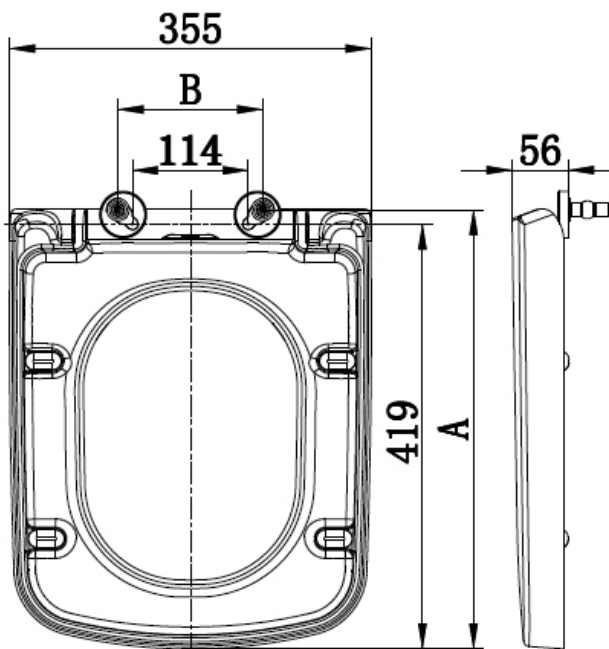

Sales Code: Cpa005

Description: Arlo W/H Pan And Soft Close Seat

Packaging Details

Barcode: 5055369031535

Sales Code: NCU799

Description: Soft Close Seat

Product Dimensions

Length (mm):	419
Width (mm):	355
Height (mm):	56
Nett Weight (kg):	3.5

Packaging Dimensions

Length (mm):	365
Width (mm):	500
Height (mm):	50
Gross Weight (kg):	3.5

Packaging Data

Box Colour:	White Cardboard Box - Printed
Box Qty:	1
Label Size:	100 x 50
Label Colour:	Not Applicable
Label Qty:	1

Outer Box Dimensions (If Applicable)

Length (mm):	390
Width (mm):	470
Height (mm):	480
Gross Weight (kg):	
Barcode:	5055369030996

Product Details

Country of Origin:	Turkey
Fitting Instruction:	No
CE Certification:	Not Applicable
Product Material:	Polypropylene
Seat Type:	Square
Seat Function:	Soft Close
Hinge Centres (Min):	150
Hinge Centres (Max):	186
Hinge Material:	Polypropylene
Colour/Finish:	White
Fixing Method:	Top Fix

Sales Code: NCU700C

Description: Square W/H Pan

Product Dimensions

Height (mm):	360
Width (mm):	350
Depth (mm):	525
Nett Weight (kg):	20

Packaging Dimensions

Height (mm):	410
Width (mm):	555
Depth (mm):	375
Gross Weight (kg):	20