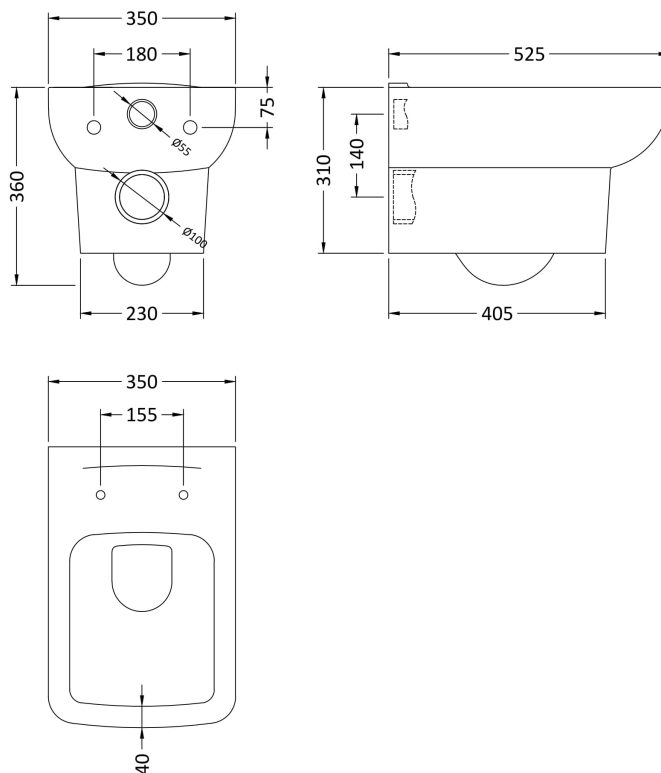

Packaging Dimensions

Length (mm):	365
Width (mm):	500
Height (mm):	50
Gross Weight (kg):	3.5

Packaging Data

Box Colour:	White Cardboard Box - Printed
Box Qty:	1
Label Size:	100 x 50
Label Colour:	Not Applicable
Label Qty:	1

Outer Box Dimensions (If Applicable)

Length (mm):	390
Width (mm):	470
Height (mm):	480
Gross Weight (kg):	
Barcode:	5055369030996

Product Details

Country of Origin:	Turkey
Fitting Instruction:	No
CE Certification:	Not Applicable
Product Material:	Polypropylene
Seat Type:	Square
Seat Function:	Soft Close
Hinge Centres (Min):	150
Hinge Centres (Max):	186
Hinge Material:	Polypropylene
Colour/Finish:	White
Fixing Method:	Top Fix

Sales Code: NCU700C

Description: Square W/H Pan

Product Dimensions

Height (mm):	360
Width (mm):	350
Depth (mm):	525
Nett Weight (kg):	20

Packaging Dimensions

Height (mm):	410
Width (mm):	555
Depth (mm):	375
Gross Weight (kg):	20

Packaging Data

Box Colour:	Brown Cardboard Box - Printed
Box Qty:	1
Label Size:	100 x 50
Label Colour:	White Label
Label Qty:	2

Outer Box Dimensions (If Applicable)

Height (mm):	
Width (mm):	
Depth (mm):	
Gross Weight (kg):	
Barcode:	5055369031009