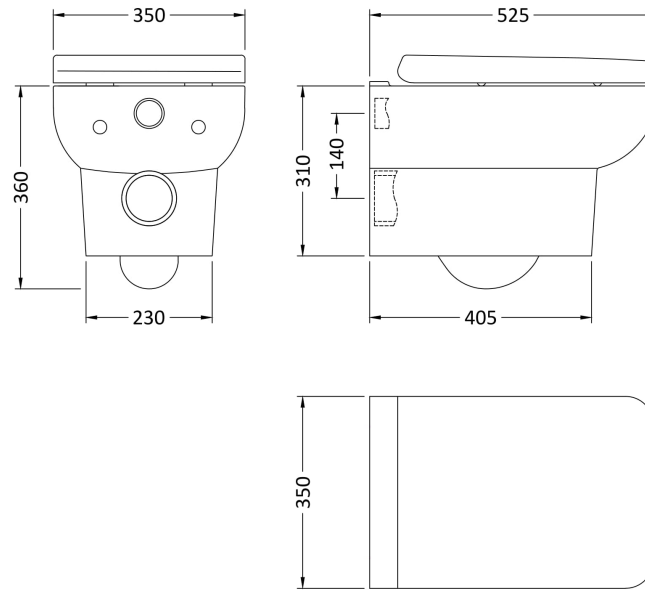

Sales Code: Cpa005

Description: Arlo W/H Pan And Soft Close Seat

Packaging Details

Barcode: 5055369031535

Sales Code: NCU799

Description: Soft Close Seat

Product Dimensions

Length (mm):	419
Width (mm):	355
Height (mm):	56
Nett Weight (kg):	3.5

Packaging Dimensions

Length (mm):	365
Width (mm):	500
Height (mm):	50
Gross Weight (kg):	3.5

Packaging Data

Box Colour:	White Cardboard Box - Printed
Box Qty:	1
Label Size:	100 x 50
Label Colour:	Not Applicable
Label Qty:	1

Outer Box Dimensions (If Applicable)

Length (mm):	390
Width (mm):	470
Height (mm):	480
Gross Weight (kg):	
Barcode:	5055369030996

Product Details

Country of Origin:	Turkey
Fitting Instruction:	No
CE Certification:	Not Applicable
Product Material:	Polypropylene
Seat Type:	Square
Seat Function:	Soft Close
Hinge Centres (Min):	150
Hinge Centres (Max):	186
Hinge Material:	Polypropylene
Colour/Finish:	White
Fixing Method:	Top Fix

Sales Code: NCU700C

Description: Square W/H Pan

Product Dimensions

Height (mm):	360
Width (mm):	350
Depth (mm):	525
Nett Weight (kg):	20

Packaging Dimensions

Height (mm):	410
Width (mm):	555
Depth (mm):	375
Gross Weight (kg):	20