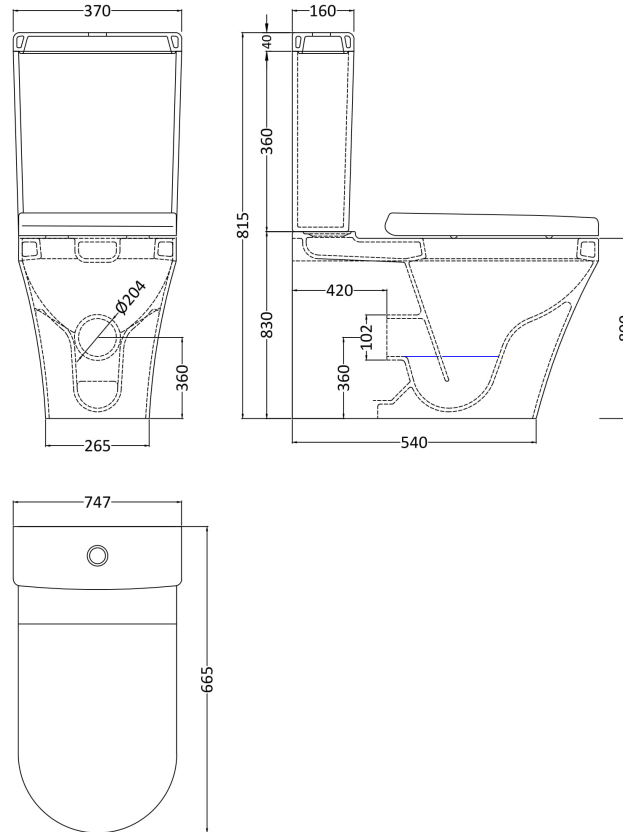

Sales Code: Cma009

Description: Luna Flush To Wall Wc And Seat

Packaging Details

Barcode: 5055275895696

Sales Code: NCU600

Description: Back To Wall Close Couple Pan

Product Dimensions

Height (mm):	415
Width (mm):	350
Depth (mm):	665
Nett Weight (kg):	24

Packaging Dimensions

Height (mm):	430
Width (mm):	370
Depth (mm):	710
Gross Weight (kg):	24

Packaging Data

Box Colour:	Brown Cardboard Box - Printed
Box Qty:	1
Label Size:	100 x 50
Label Colour:	White Label
Label Qty:	2

Outer Box Dimensions (If Applicable)

Height (mm):	
Width (mm):	
Depth (mm):	
Gross Weight (kg):	
Barcode:	5055369030873

Product Details

Country of Origin:	Turkey
Fitting Instruction:	No
Certification:	CE: Yes WRAS: N/A WRAS No: N/A
Product Material:	Vitreous China
Fixing Supplied:	Yes

Sales Code: NCU601

Description: Btw Close Couple Cistern

Product Dimensions

Height (mm):	400
Width (mm):	370
Depth (mm):	160
Nett Weight (kg):	12.5

Packaging Dimensions

Height (mm):	480
Width (mm):	385
Depth (mm):	185
Gross Weight (kg):	12.5