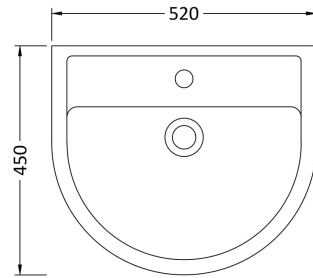

Sales Code: Cma005

Description: Luna 520mm Basin & Semi Pedestal

Packaging Details

Barcode: 5055275867464

Sales Code: NCH404

Description: Medium 520mm Basin 1 Tap Hole

Product Dimensions

Height (mm):	183
Width (mm):	520
Depth (mm):	450
Nett Weight (kg):	15.5

Packaging Dimensions

Height (mm):	200
Width (mm):	545
Depth (mm):	460
Gross Weight (kg):	15.7

Packaging Data

Box Colour:	Brown Cardboard Box - Printed
Box Qty:	1
Label Size:	100 x 50
Label Colour:	Not Applicable
Label Qty:	0

Outer Box Dimensions (If Applicable)

Height (mm):	
Width (mm):	
Depth (mm):	
Gross Weight (kg):	
Barcode:	5055369029242

Product Details

Country of Origin:	China
Fitting Instruction:	No
Certification:	CE: Yes WRAS: N/A WRAS No: N/A
Product Material:	Vitreous China
Fixing Supplied:	No

Sales Code: NCH407

Description: Semi Pedestal

Product Dimensions

Height (mm):	295
Width (mm):	190
Depth (mm):	258
Nett Weight (kg):	7.3

Packaging Dimensions

Height (mm):	330
Width (mm):	230
Depth (mm):	300
Gross Weight (kg):	7.5