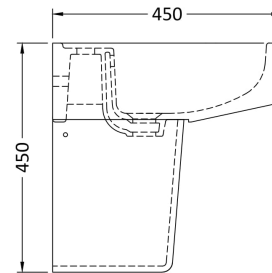

Sales Code: Cma005

Description: Luna 520mm Basin & Semi Pedestal

Packaging Details

Barcode: 5055275867464

Sales Code: NCH404

Description: Medium 520mm Basin 1 Tap Hole

Product Dimensions

Height (mm):	183
Width (mm):	520
Depth (mm):	450
Nett Weight (kg):	15.5

Packaging Dimensions

Height (mm):	200
Width (mm):	545
Depth (mm):	460
Gross Weight (kg):	15.7

Packaging Data

Box Colour:	Brown Cardboard Box - Printed
Box Qty:	1
Label Size:	100 x 50
Label Colour:	Not Applicable
Label Qty:	0

Outer Box Dimensions (If Applicable)

Height (mm):	
Width (mm):	
Depth (mm):	
Gross Weight (kg):	
Barcode:	5055369029242

Product Details

Country of Origin:	China
Fitting Instruction:	No
Certification:	CE: Yes WRAS: N/A WRAS No: N/A
Product Material:	Vitreous China
Fixing Supplied:	No

Sales Code: NCH407

Description: Semi Pedestal

Product Dimensions

Height (mm):	295
Width (mm):	190
Depth (mm):	258
Nett Weight (kg):	7.3

Packaging Dimensions

Height (mm):	330
Width (mm):	230
Depth (mm):	300
Gross Weight (kg):	7.5