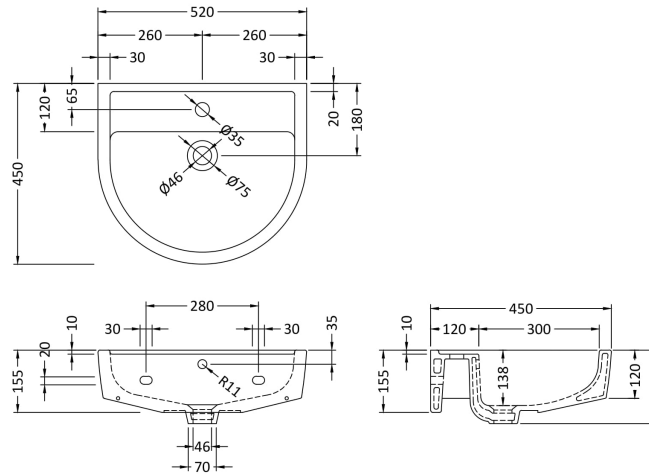

Sales Code: Cma005

Description: Luna 520mm Basin & Semi Pedestal

Packaging Details

Barcode: 5055275867464

Sales Code: NCH404

Description: Medium 520mm Basin 1 Tap Hole

Product Dimensions

Height (mm):	183
Width (mm):	520
Depth (mm):	450
Nett Weight (kg):	15.5

Packaging Dimensions

Height (mm):	200
Width (mm):	545
Depth (mm):	460
Gross Weight (kg):	15.7

Packaging Data

Box Colour:	Brown Cardboard Box - Printed
Box Qty:	1
Label Size:	100 x 50
Label Colour:	Not Applicable
Label Qty:	0

Outer Box Dimensions (If Applicable)

Height (mm):	
Width (mm):	
Depth (mm):	
Gross Weight (kg):	
Barcode:	5055369029242

Product Details

Country of Origin:	China
Fitting Instruction:	No
Certification:	CE: Yes WRAS: N/A WRAS No: N/A
Product Material:	Vitreous China
Fixing Supplied:	No

Sales Code: NCH407

Description: Semi Pedestal

Product Dimensions

Height (mm):	295
Width (mm):	190
Depth (mm):	258
Nett Weight (kg):	7.3

Packaging Dimensions

Height (mm):	330
Width (mm):	230
Depth (mm):	300
Gross Weight (kg):	7.5