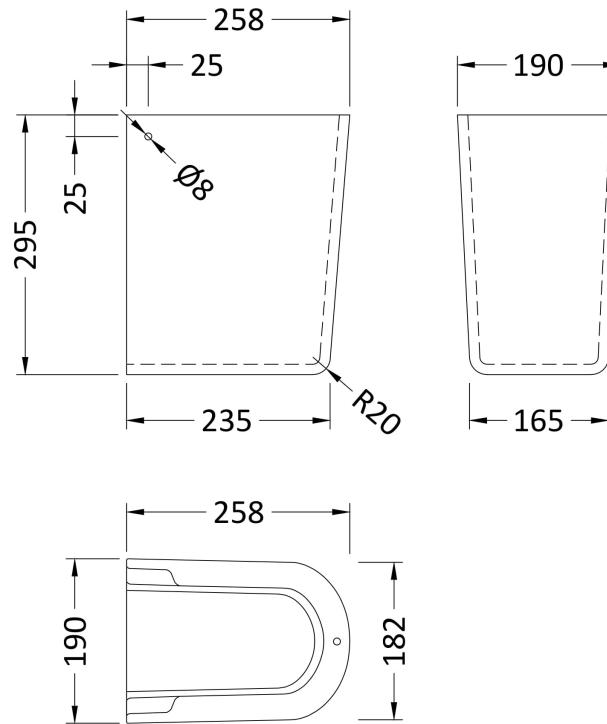

Sales Code: Cma005

Description: Luna 520mm Basin & Semi Pedestal

Packaging Details

Barcode: 5055275867464

Sales Code: NCH404

Description: Medium 520mm Basin 1 Tap Hole

Product Dimensions

Height (mm):	183
Width (mm):	520
Depth (mm):	450
Nett Weight (kg):	15.5

Packaging Dimensions

Height (mm):	200
Width (mm):	545
Depth (mm):	460
Gross Weight (kg):	15.7

Packaging Data

Box Colour:	Brown Cardboard Box - Printed
Box Qty:	1
Label Size:	100 x 50
Label Colour:	Not Applicable
Label Qty:	0

Outer Box Dimensions (If Applicable)

Height (mm):	
Width (mm):	
Depth (mm):	
Gross Weight (kg):	
Barcode:	5055369029242

Product Details

Country of Origin:	China
Fitting Instruction:	No
Certification:	CE: Yes WRAS: N/A WRAS No: N/A
Product Material:	Vitreous China
Fixing Supplied:	No

Sales Code: NCH407

Description: Semi Pedestal

Product Dimensions

Height (mm):	295
Width (mm):	190
Depth (mm):	258
Nett Weight (kg):	7.3

Packaging Dimensions

Height (mm):	330
Width (mm):	230
Depth (mm):	300
Gross Weight (kg):	7.5